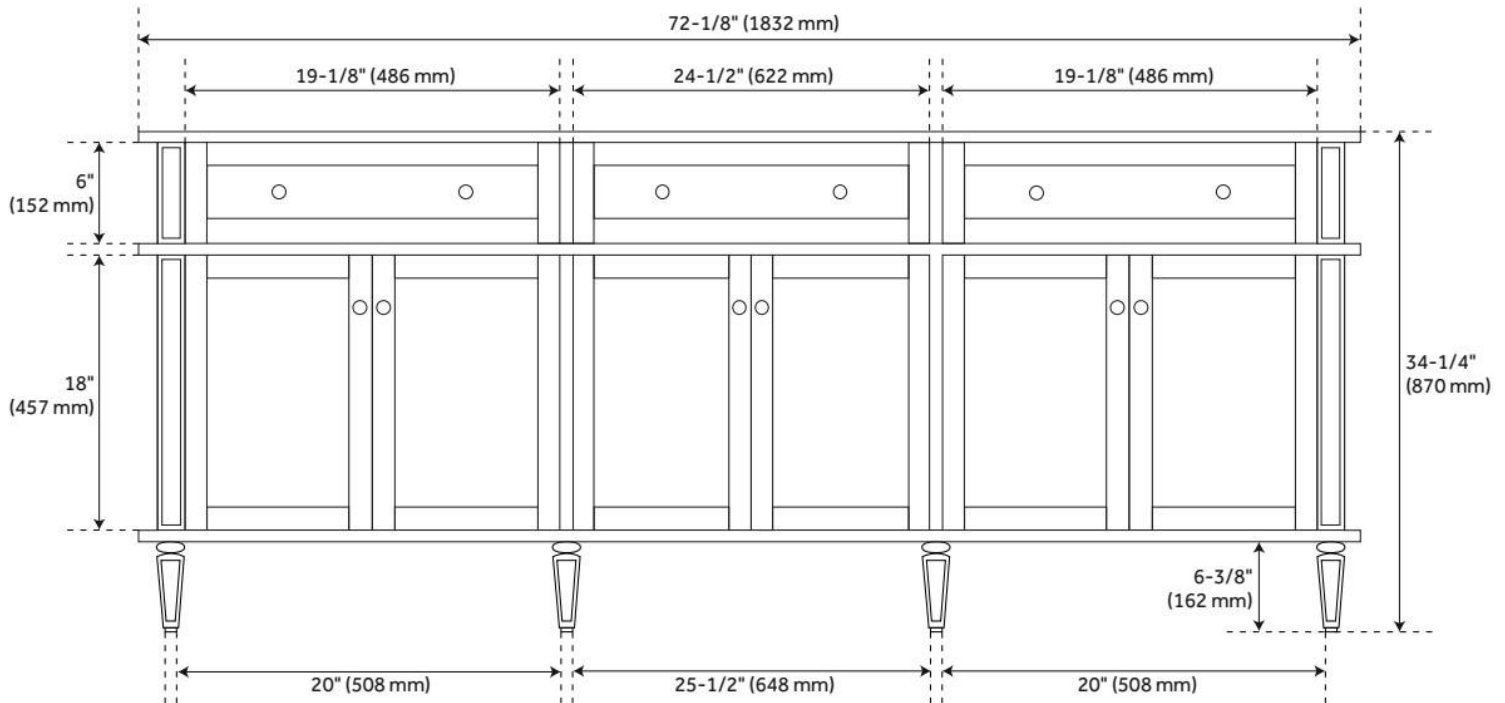

72" ELMDALE DOUBLE VANITY FOR RECTANGULAR UNDERMOUNT SINKS - CHARCOAL BLACK

SKU: 951655-RUMB

Code: SH466394, SH466393, SH465108, SH465111, SH465107, SH465110, SH465112, SH465113, SH465105, SH465115, SH465116, SH465106, SH465109, SH465104, SH465114, SH559143

REVISED 11/27/2024