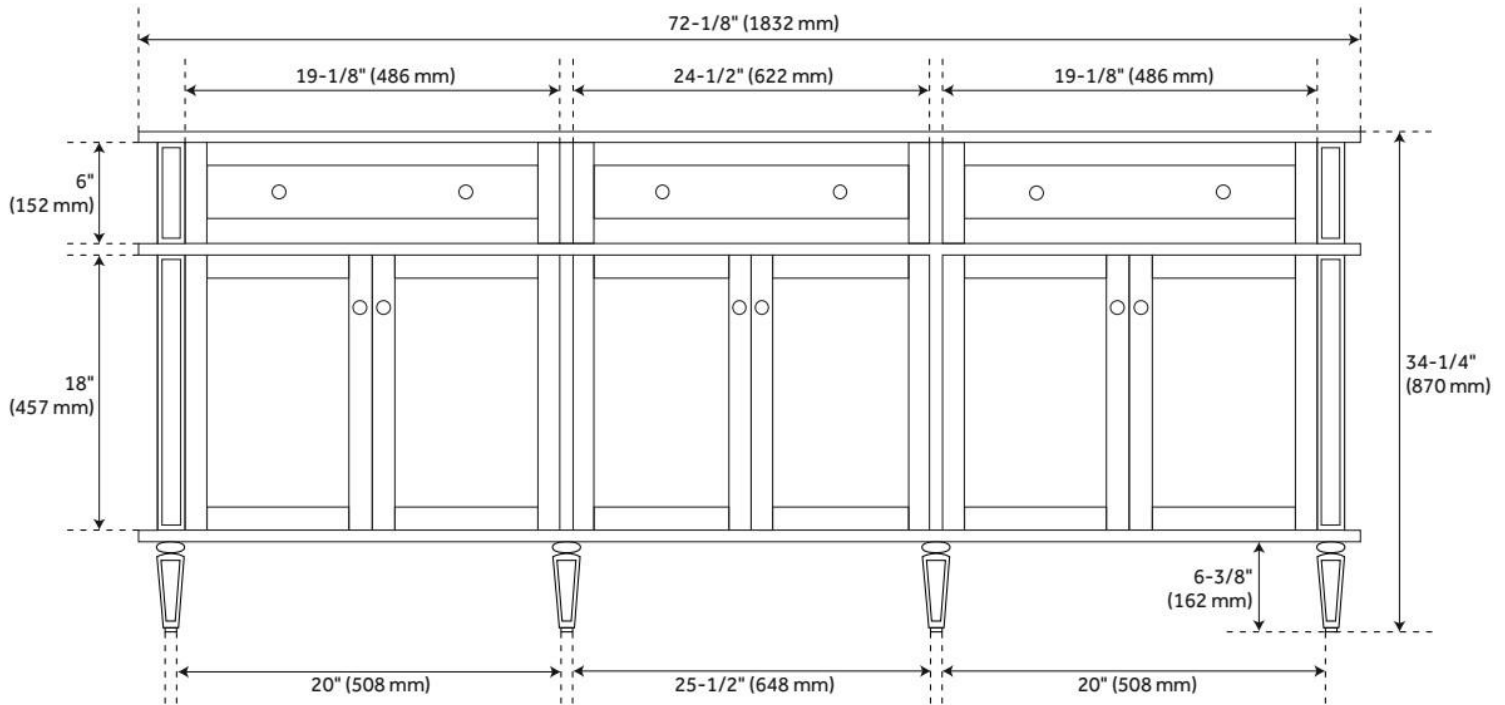

72" ELMDALE DOUBLE VANITY FOR RECTANGULAR UNDERMOUNT SINKS - CHARCOAL BLACK

SKU: 951655-RUMB

Code: SH466394, SH466393, SH465108, SH465111, SH465107, SH465110, SH465112, SH465113, SH465105, SH465115, SH465116, SH465106, SH465109, SH465104, SH465114

REVISED 8/7/2024