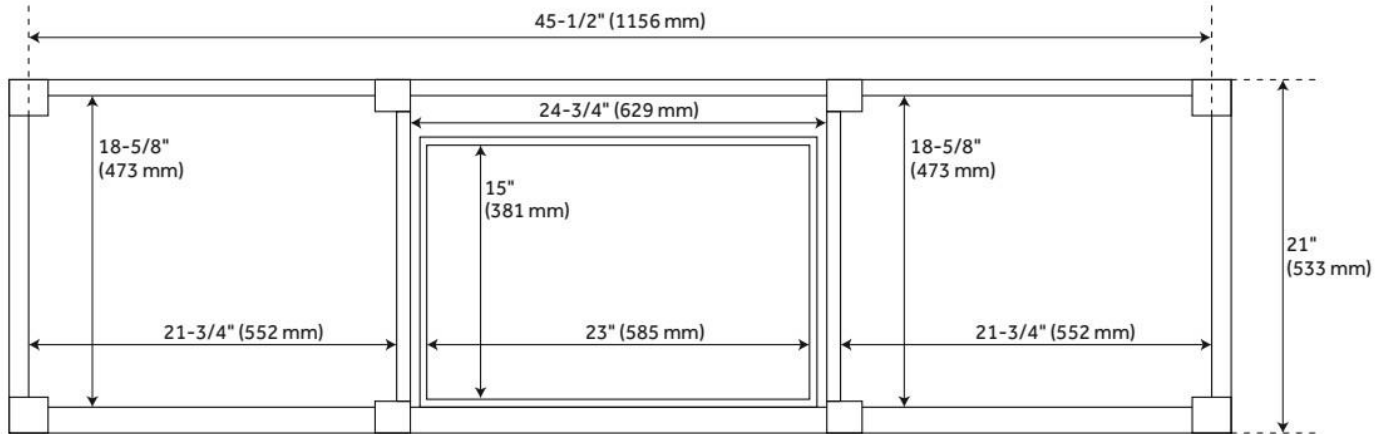

72" ELMDALE DOUBLE VANITY FOR RECTANGULAR UNDERMOUNT SINKS - CHARCOAL BLACK

SKU: 951655-RUMB

Code: SH466394, SH466393, SH465108, SH465111, SH465107, SH465110, SH465112, SH465113, SH465105, SH465115, SH465116, SH465106, SH465109, SH465104, SH465114

REVISED 8/7/2024