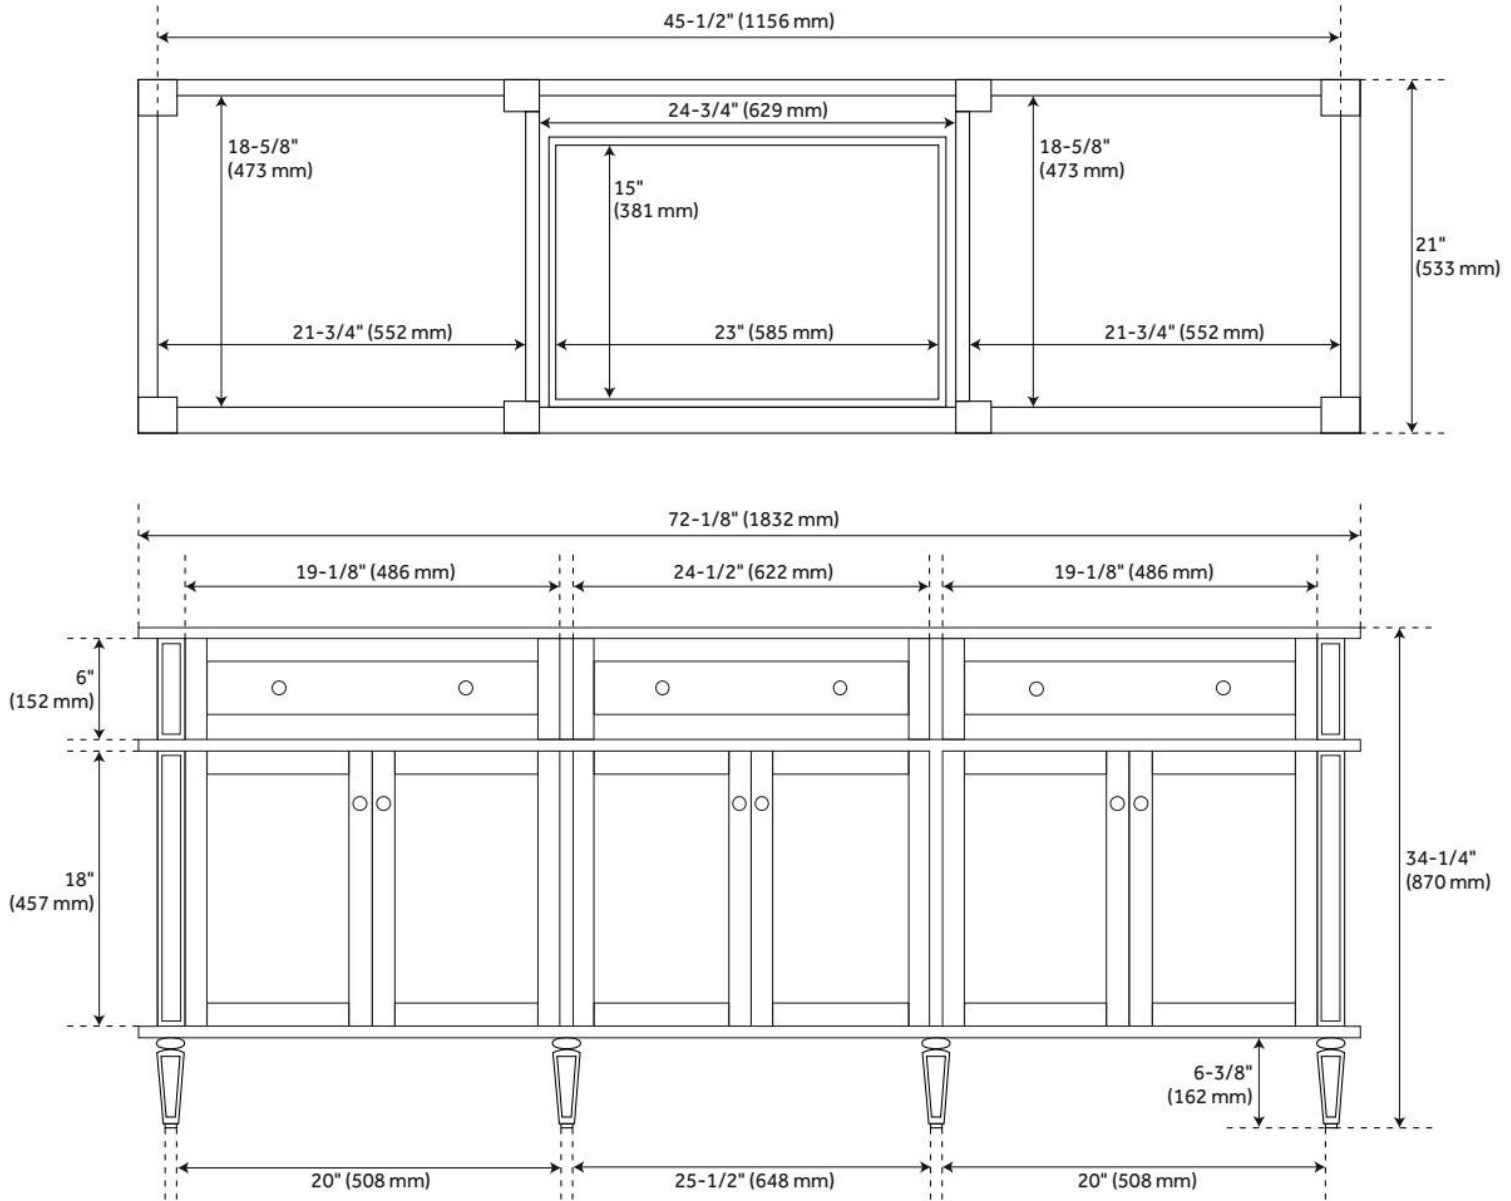

72" ELMDALE DOUBLE VANITY FOR UNDERMOUNT SINKS - CHARCOAL BLACK

SKU: 951655-UM

Code: SH465101, SH465100, SH465102, SH465097, SH465099, SH465103, SH465096

REVISED 8/12/2024