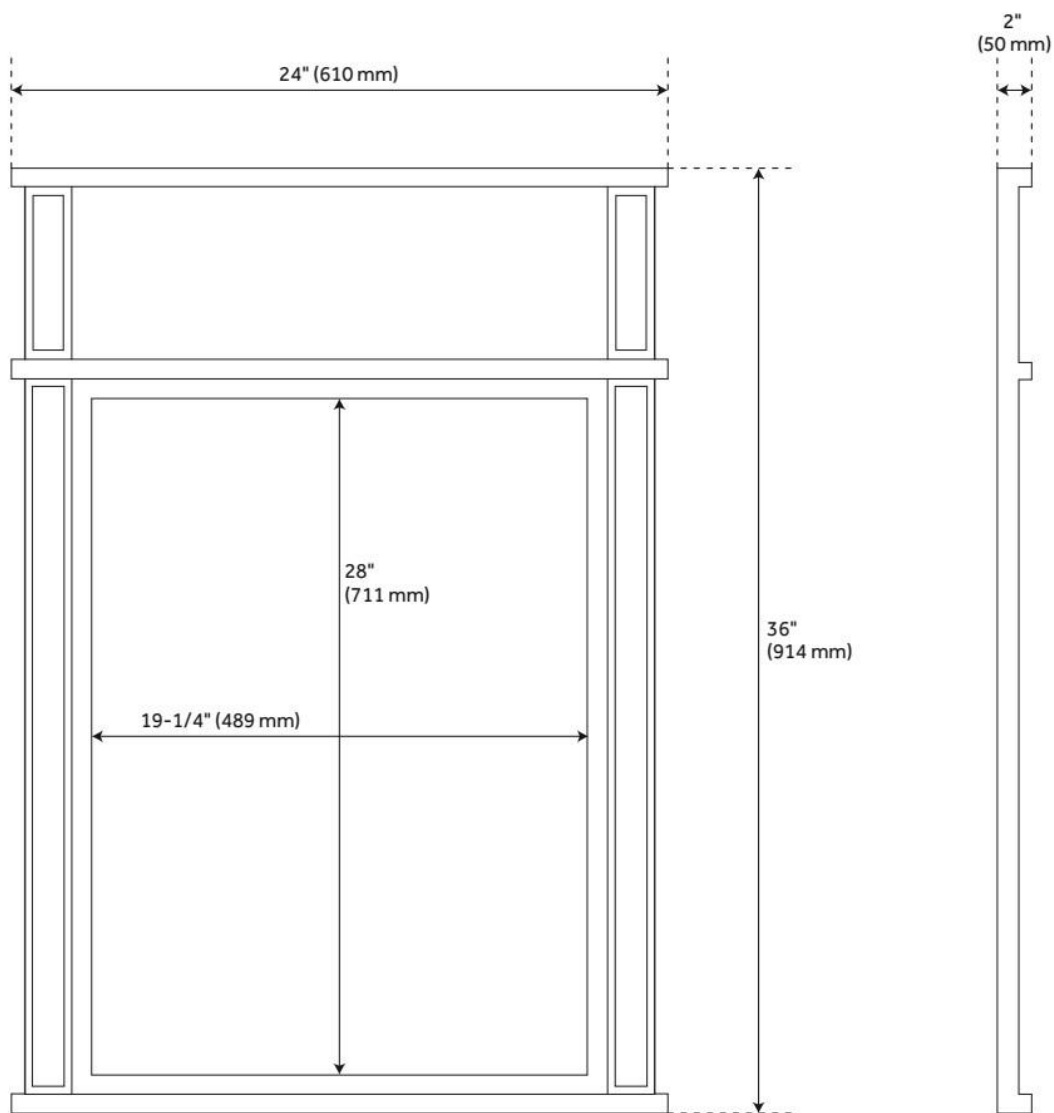

ELMDALE VANITY MIRROR - SOFT WHITE

SKU: 951661

Code: SH454095, SH454097

FEATURES

Material: Mahogany

On/Off Switch: No

ADDITIONAL FEATURES

- Durable French cleat mounting system included.
- All dimensions are ($\pm 1/2$ ").
- 24" Mirror overall dimensions: 24" W x 36" H x 2" D. Mirror only dimensions: 19-1/4" W x 28" H.
- 36" Mirror overall dimensions: 36" W x 36" H x 2" D. Mirror only dimensions: 31-3/8" W x 28" H.
- [Wood finish samples available.](#)

REVISED 8/22/2024

ELMDALE VANITY MIRROR - SOFT WHITE

SKU: 951661

Code: SH454095, SH454097

REVISED 8/22/2024

ELMDALE VANITY MIRROR - SOFT WHITE

SKU: 951661

Code: SH454095, SH454097