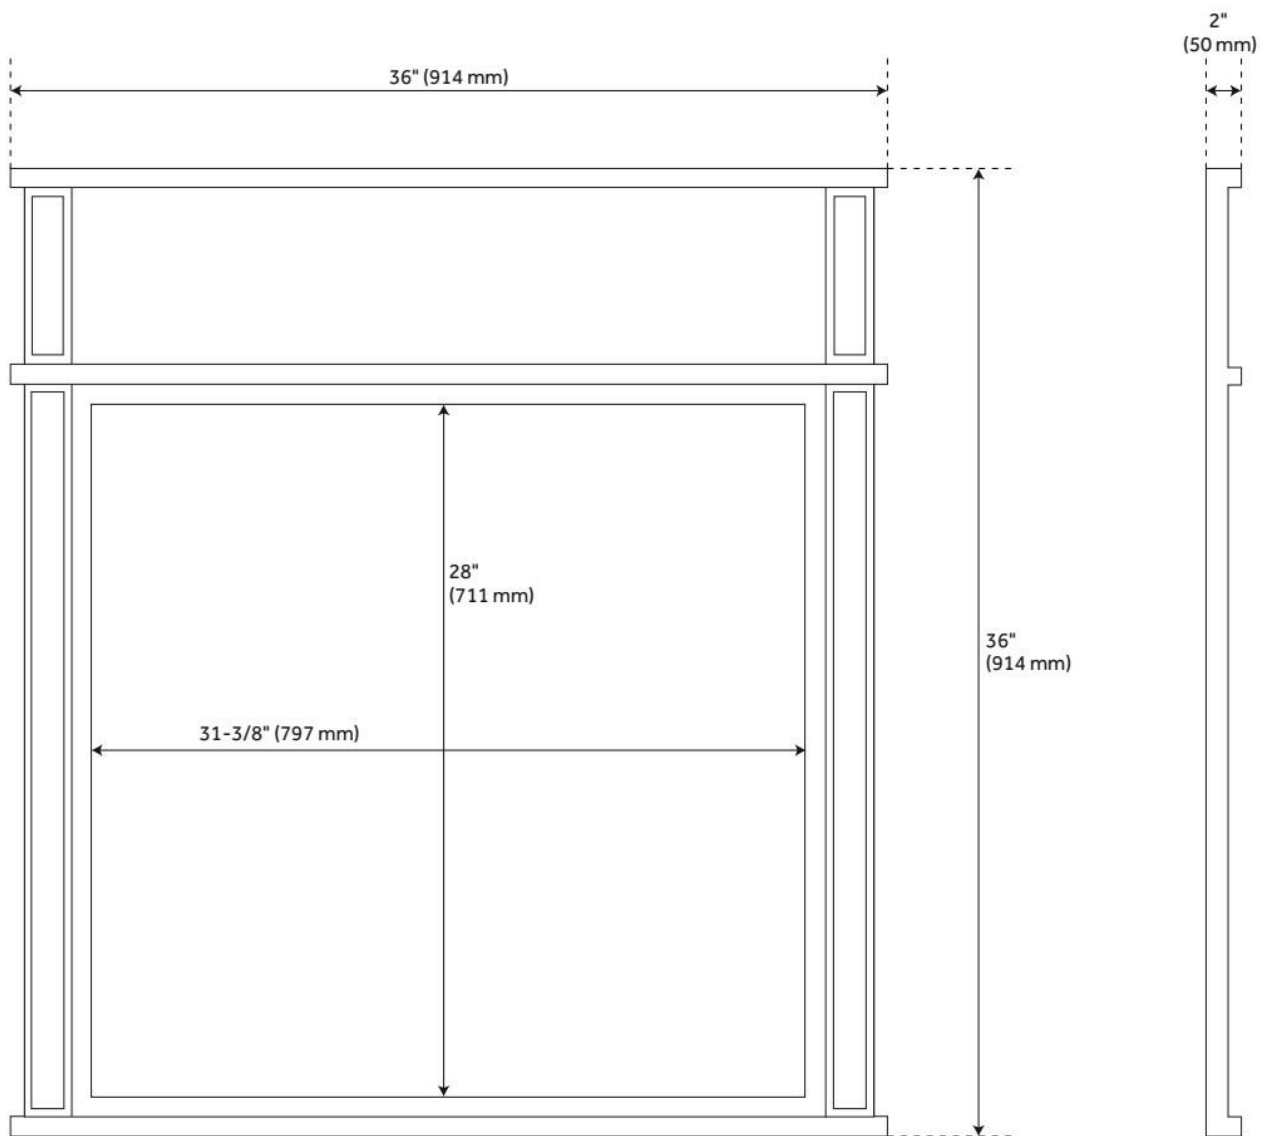

ELMDALE VANITY MIRROR - SOFT WHITE

SKU: 951661

Code: SH454095, SH454097

FEATURES

Material: Mahogany

On/Off Switch: No

ADDITIONAL FEATURES

- Durable French cleat mounting system included.
- All dimensions are ($\pm 1/2$ ").
- 24" Mirror overall dimensions: 24" W x 36" H x 2" D. Mirror only dimensions: 19-1/4" W x 28" H.
- 36" Mirror overall dimensions: 36" W x 36" H x 2" D. Mirror only dimensions: 31-3/8" W x 28" H.
- [Wood finish samples available.](#)

REVISED 8/22/2024

ELMDALE VANITY MIRROR - SOFT WHITE

SKU: 951661

Code: SH454095, SH454097

REVISED 8/22/2024

ELMDALE VANITY MIRROR - SOFT WHITE

SKU: 951661

Code: SH454095, SH454097