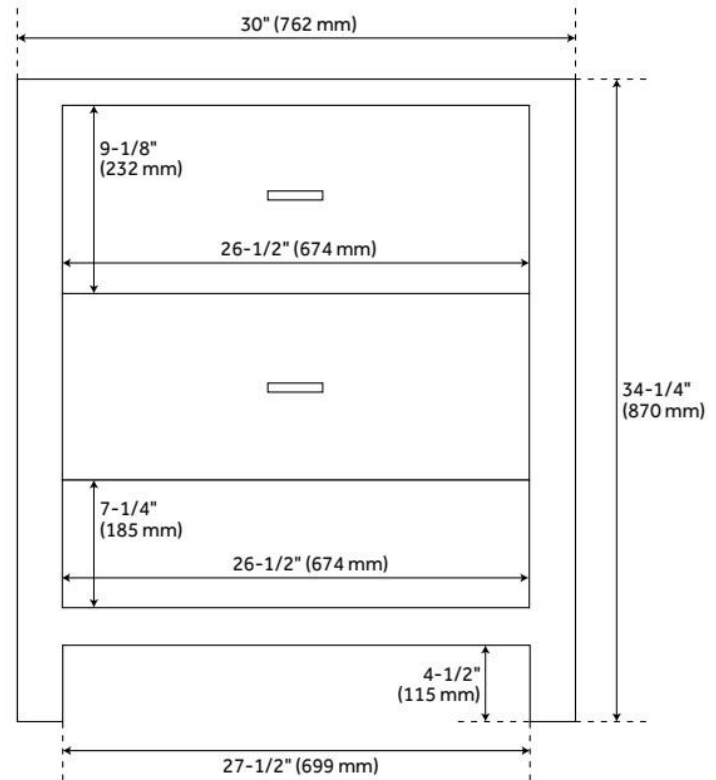

FEATURES

Material: Bamboo
Product Finish: Natural Bamboo
Number of Drawers: 2
Hardware Finish: Polished Nickel
Built-In Adjusters: Yes

LISTED ID: 506897

ADDITIONAL FEATURES

- Includes a matching backsplash and a white porcelain sink.
- Granite is A-grade. Polished Carrara Marble is sourced from Italy.
- Each stone top is carved from a single piece of stone and will feature natural variations.
- See Installation Instructions for directions to attach the vanity top and sink.
- All dimensions are ($\pm 1/2''$).
- [Wood finish samples available.](#)

REVISED 8/6/2024

30" BURFIELD BAMBOO VANITY FOR RECTANGULAR UNDERMOUNT SINK - NATURAL BAMBOO

SKU: 951679-RUMB

Code: SH475057, SH475061, SH475056, SH475060, SH475055, SH475059, SH475052, SH475053, SH475065, SH475054, SH475062, SH475058, SH475051, SH475063, SH475064