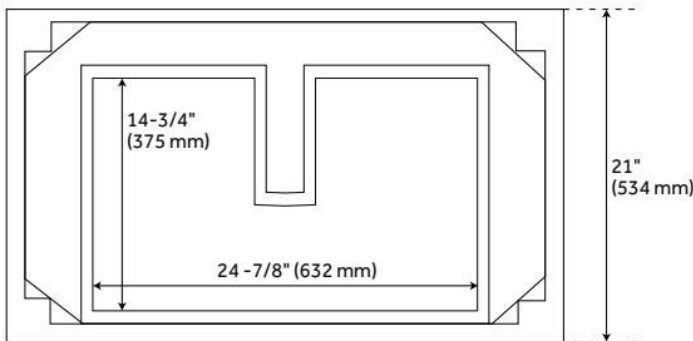

30" BURFIELD BAMBOO VANITY FOR RECTANGULAR UNDERMOUNT SINK - NATURAL BAMBOO

SKU: 951679-RUMB

Code: SH475057, SH475061, SH475056, SH475060, SH475055, SH475059, SH475052, SH475053, SH475065, SH475054, SH475062, SH475058, SH475051, SH475063, SH475064

REVISED 8/6/2024