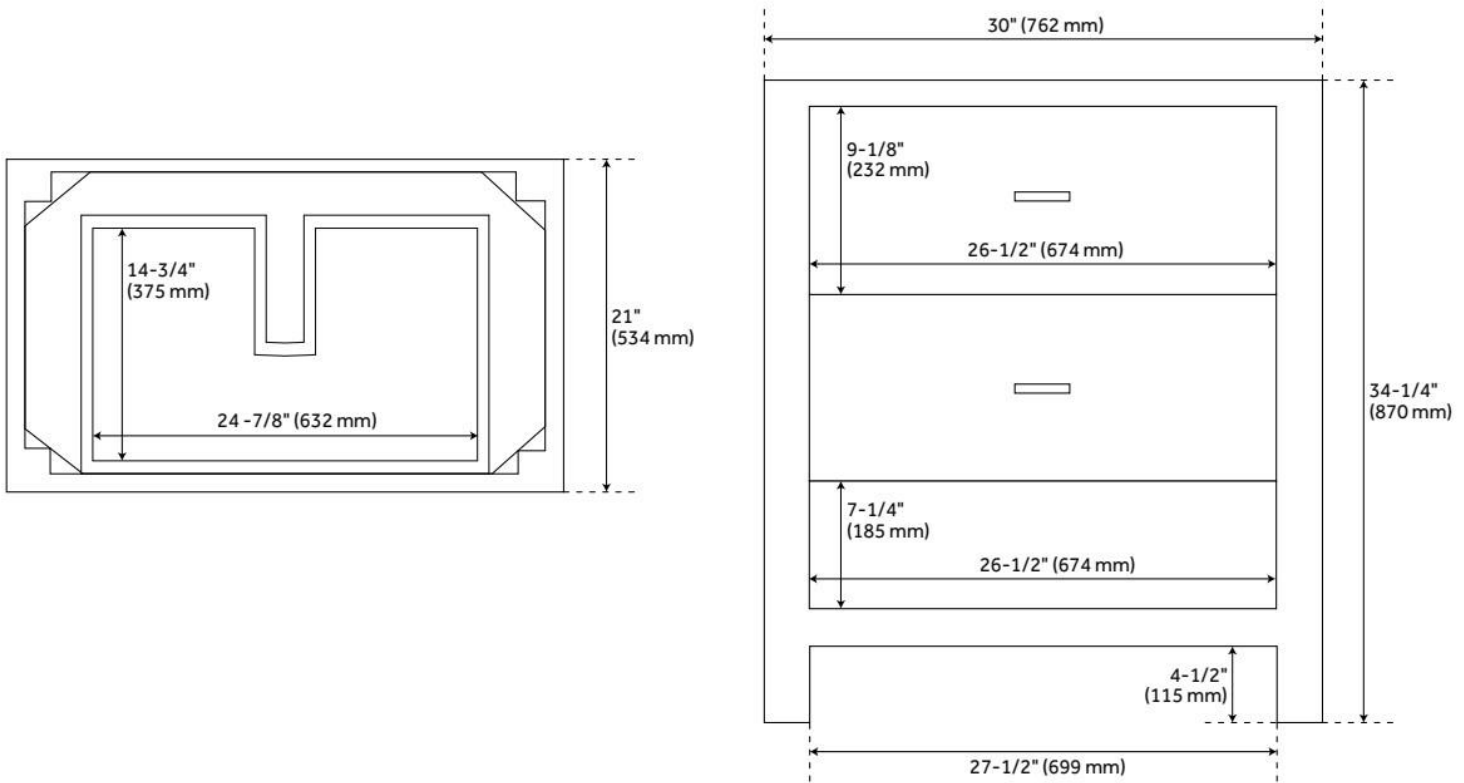

30" BURFIELD BAMBOO VANITY FOR UNDERMOUNT SINK - NATURAL BAMBOO

SKU: 951679-UM

Code: SH475049, SH475048, SH475047, SH475045, SH475046, SH475050, SH466506

REVISED 8/12/2024