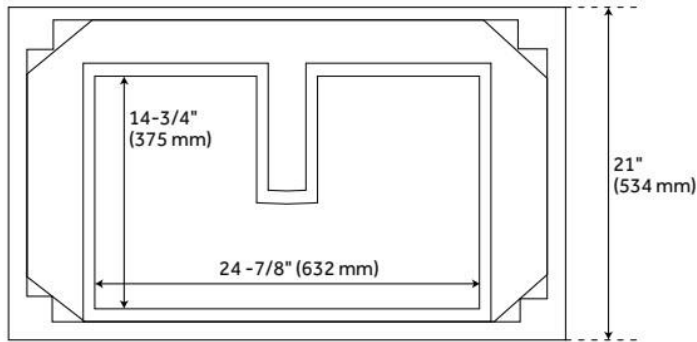

30" BURFIELD VANITY FOR RECTANGULAR UNDERMOUNT SINK - MIDNIGHT NAVY BLUE

SKU: 951680-30-RUMB

Code: SH475101, SH475105, SH475098, SH475099, SH475111, SH475100, SH475108, SH475104, SH475097, SH475109, SH475110

REVISED 8/12/2024