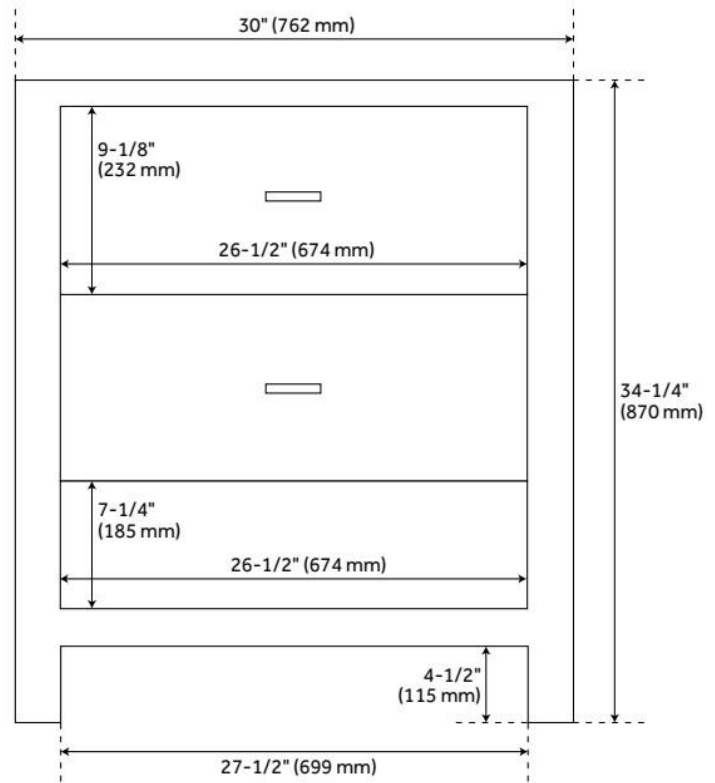

30" BURFIELD VANITY FOR RECTANGULAR UNDERMOUNT SINK - MIDNIGHT NAVY BLUE

SKU: 951680-30-RUMB

Code: SH475101, SH475105, SH475098, SH475099, SH475111, SH475100, SH475108, SH475104, SH475097, SH475109, SH475110

REVISED 8/12/2024