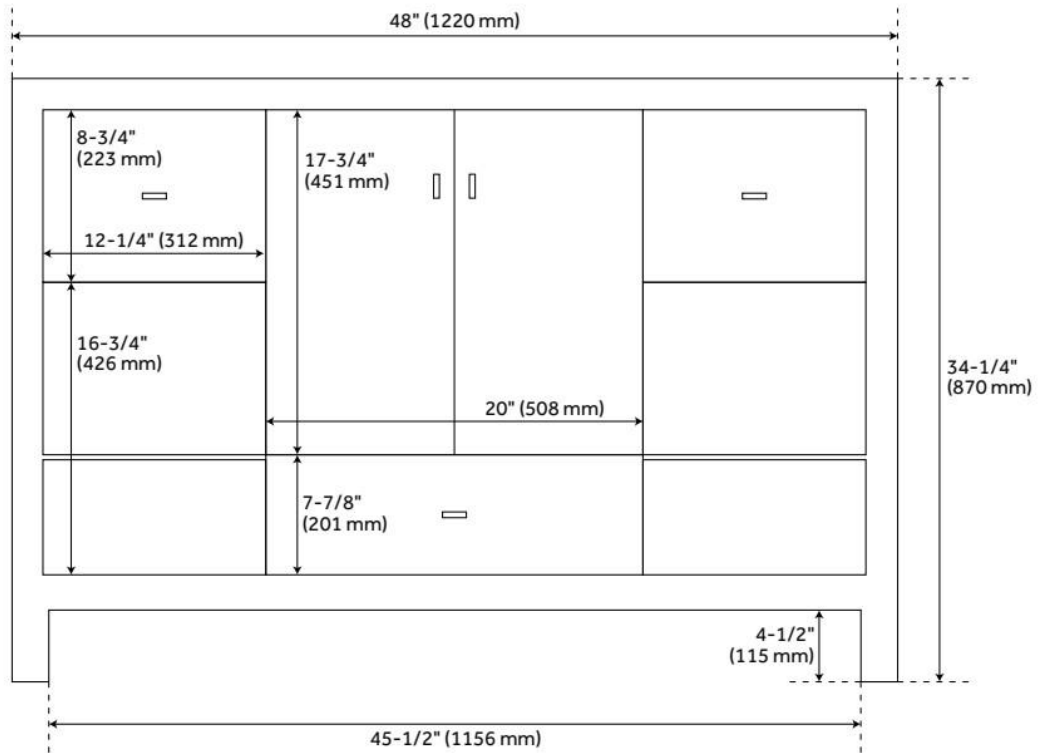

Material: Wood
Product Finish: Midnight Navy Blue
Number of Doors: 2
Number of Drawers: 3
Hardware Finish: Satin Brass
Built-In Adjusters: Yes

LISTED ID: 506897

ADDITIONAL FEATURES

- Includes a matching backsplash and a white porcelain sink.
- Granite is A-grade. Polished Carrara Marble is sourced from Italy.
- Each stone top is carved from a single piece of stone and will feature natural variations.
- See Installation Instructions for directions to attach the vanity top and sink.
- All dimensions are ($\pm 1/2''$).
- [Wood finish samples available.](#)

REVISED 8/7/2024

48" BURFIELD VANITY FOR RECTANGULAR UNDERMOUNT SINK - MIDNIGHT NAVY BLUE

SKU: 951680-48-RUMB

Code: SH475239, SH475243, SH475236, SH475237, SH475249, SH475238, SH475246, SH475242, SH475235, SH475248