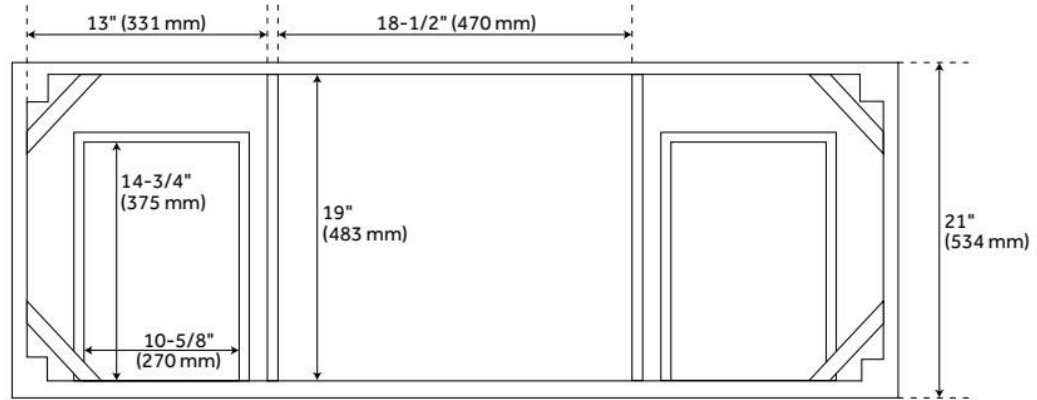

48" BURFIELD VANITY FOR RECTANGULAR UNDERMOUNT SINK - MIDNIGHT NAVY BLUE

SKU: 951680-48-RUMB

Code: SH475239, SH475243, SH475236, SH475237, SH475249, SH475238, SH475246, SH475242, SH475235, SH475248

REVISED 8/7/2024