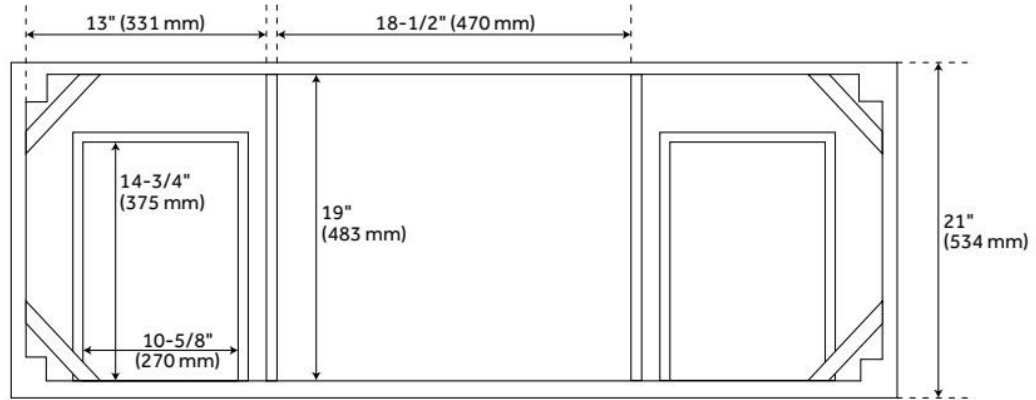

48" BURFIELD VANITY FOR UNDERMOUNT SINK - MIDNIGHT NAVY BLUE

SKU: 951680-48-UM

Code: SH475231, SH475229, SH475230, SH475234, SH475228

REVISED 8/12/2024