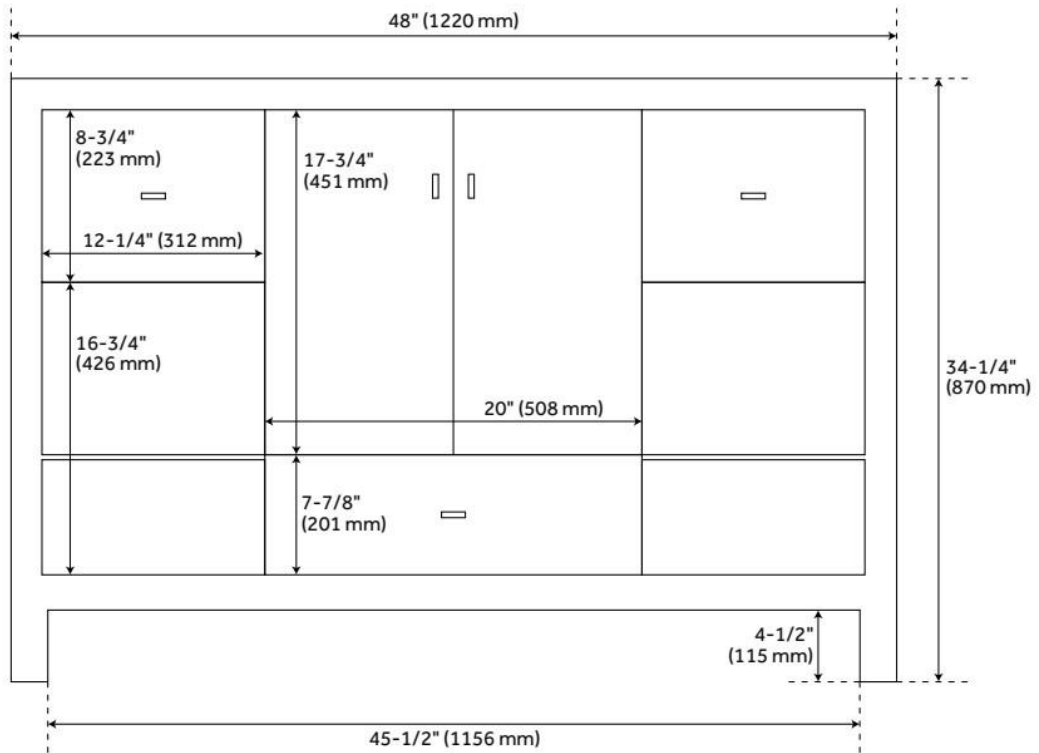

48" BURFIELD VANITY FOR UNDERMOUNT SINK - MIDNIGHT NAVY BLUE

SKU: 951680-48-UM

Code: SH475231, SH475229, SH475230, SH475234, SH475228

REVISED 8/12/2024