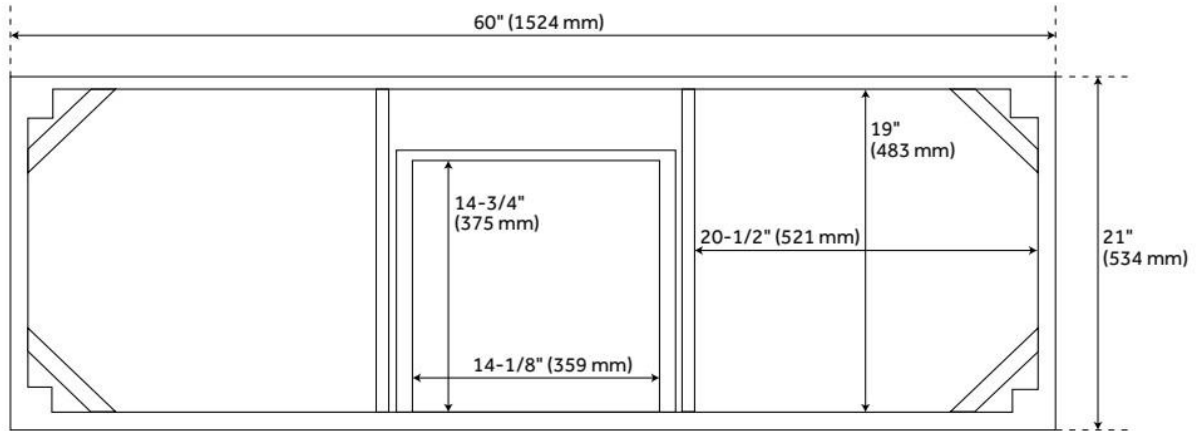

60" BURFIELD DOUBLE VANITY FOR RECTANGULAR UNDERMOUNT SINKS - MIDNIGHT NAVY BLUE

SKU: 951680-60-RUMB

Code: SH475373, SH475377, SH475371, SH475381, SH475384, SH475382, SH475372, SH475376, SH475370, SH475380, SH475383

REVISED 8/6/2024