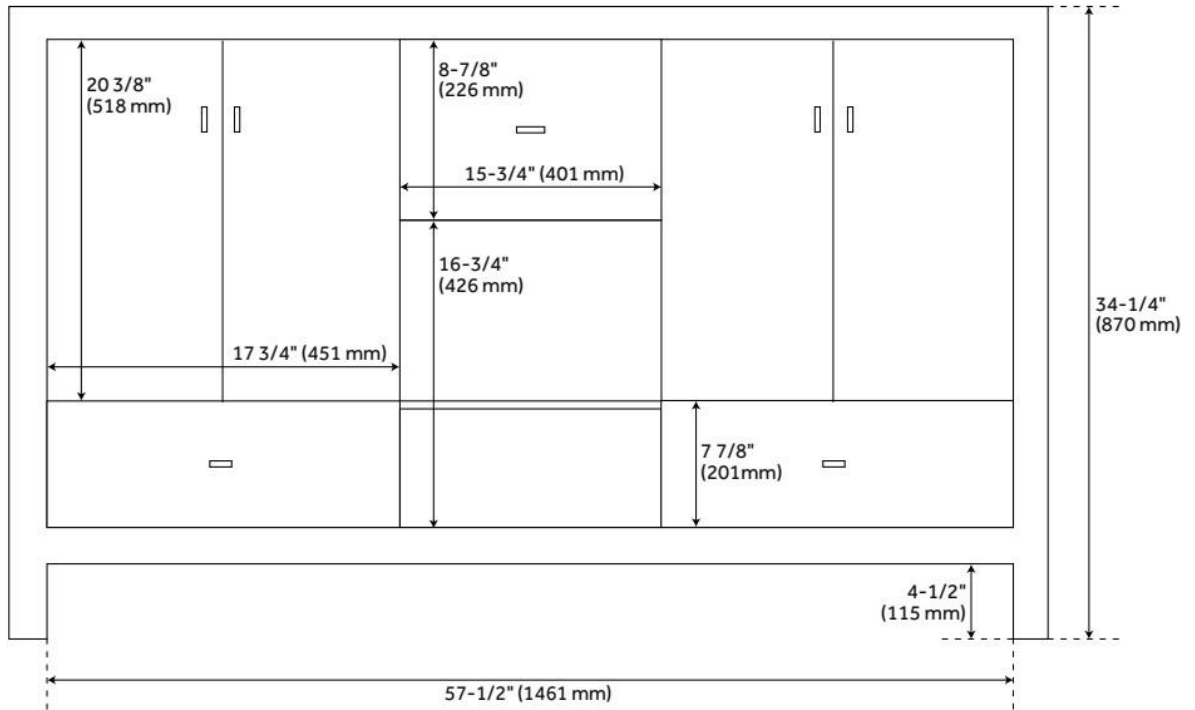

FEATURES

Material: Wood
Product Finish: Midnight Navy Blue
Number of Doors: 4
Number of Drawers: 3
Hardware Finish: Satin Brass
Built-In Adjusters: Yes

LISTED ID: 506894

ADDITIONAL FEATURES

- Includes a matching backsplash and a pair of white porcelain sinks.
- Granite is A-grade. Polished Carrara Marble is sourced from Italy.
- Each stone top is carved from a single piece of stone and will feature natural variations.
- See Installation Instructions for directions to attach the vanity top and sink.
- All dimensions are ($\pm 1/2''$).
- [Wood finish samples available.](#)

REVISED 8/6/2024

60" BURFIELD DOUBLE VANITY FOR RECTANGULAR UNDERMOUNT SINKS - MIDNIGHT NAVY BLUE

SKU: 951680-60-RUMB

Code: SH475373, SH475377, SH475371, SH475381, SH475384, SH475382, SH475372, SH475376, SH475370, SH475380, SH475383