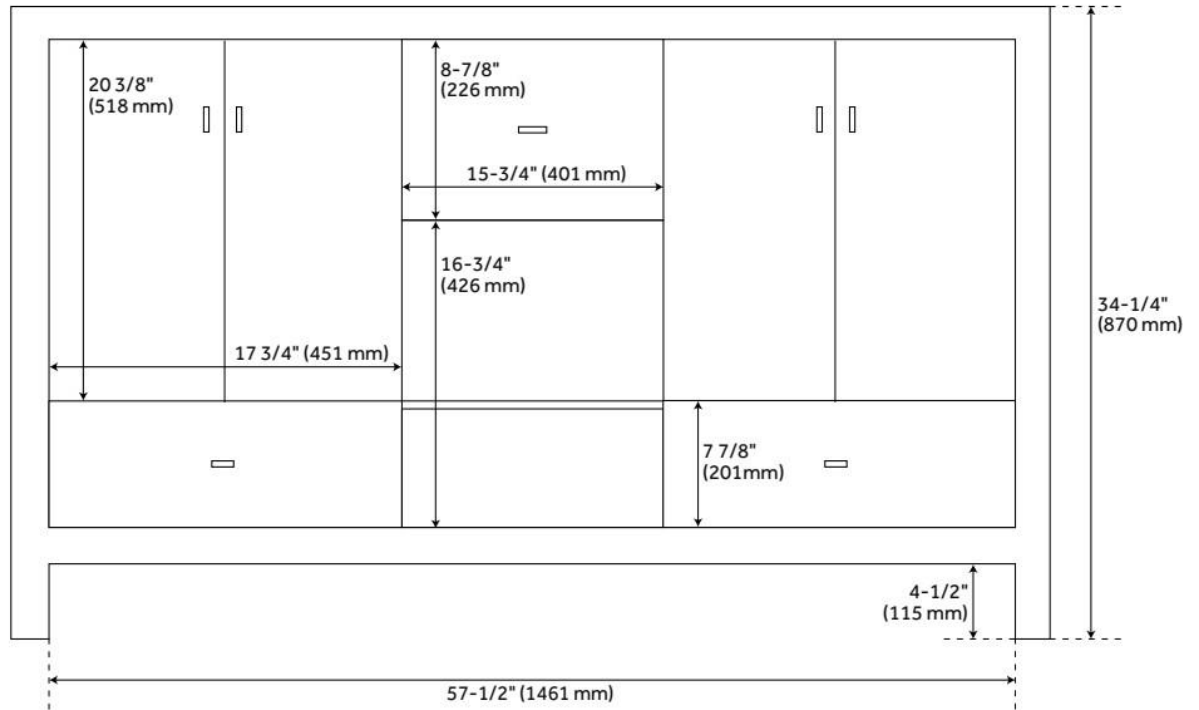

60" BURFIELD DOUBLE VANITY FOR UNDERMOUNT SINKS - MIDNIGHT NAVY BLUE

SKU: 951680-60-UM

Code: SH475368, SH475364, SH475365, SH475369, SH475363

REVISED 8/2/2024