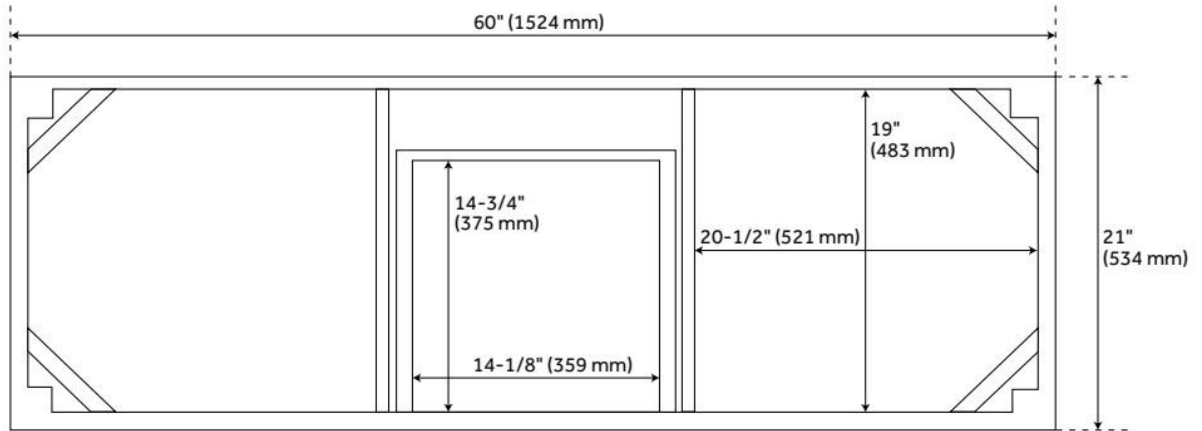

60" BURFIELD DOUBLE VANITY FOR UNDERMOUNT SINKS - MIDNIGHT NAVY BLUE

SKU: 951680-60-UM

Code: SH475368, SH475364, SH475365, SH475369, SH475363

REVISED 8/2/2024