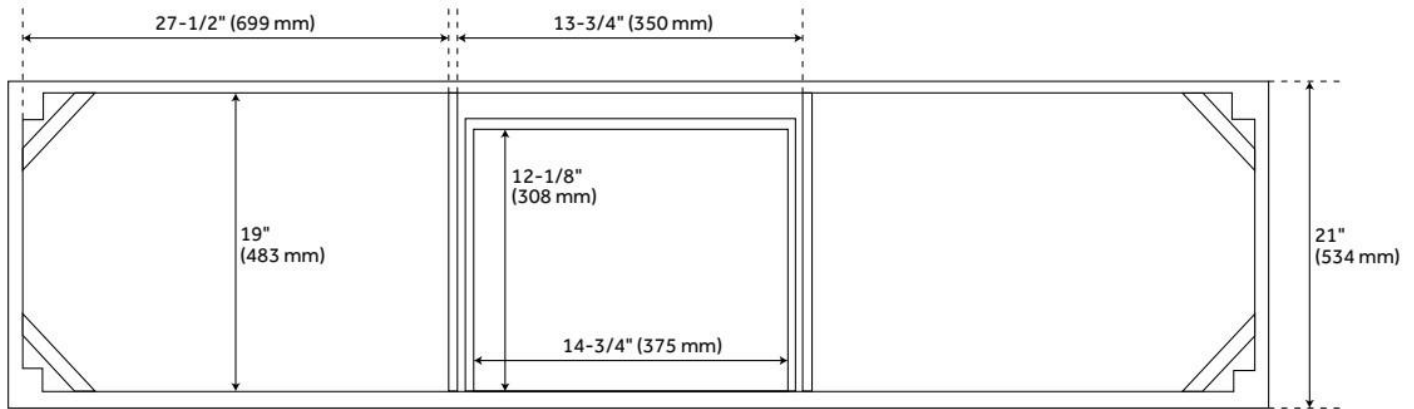

72" BURFIELD DOUBLE VANITY FOR UNDERMOUNT SINKS - MIDNIGHT NAVY BLUE

SKU: 951680-72-UM

Code: SH475497, SH475492, SH475493, SH475496, SH475491

REVISED 8/7/2024