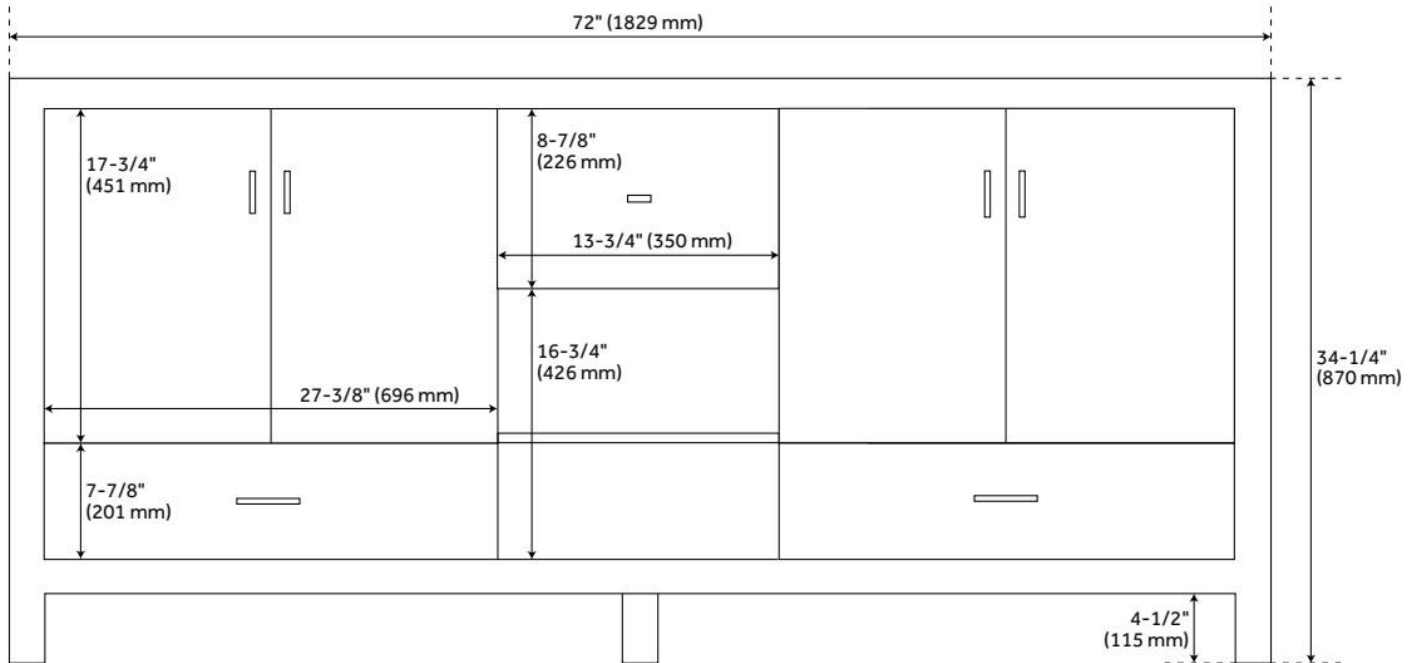

72" BURFIELD DOUBLE VANITY FOR UNDERMOUNT SINKS - MIDNIGHT NAVY BLUE

SKU: 951680-72-UM

Code: SH475497, SH475492, SH475493, SH475496, SH475491

REVISED 8/7/2024