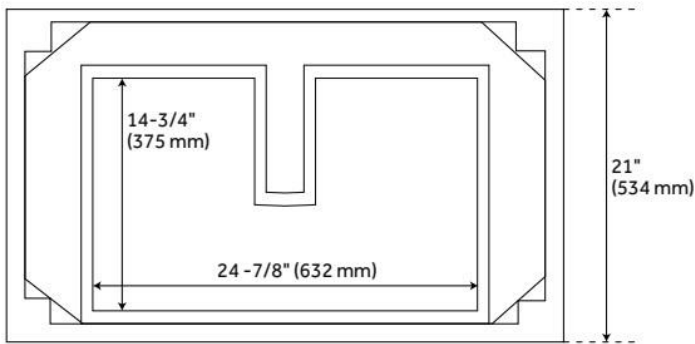

30" BURFIELD VANITY FOR RECTANGULAR UNDERMOUNT SINK - WHITE

SKU: 951681-RUMB

Code: SH475149, SH475153, SH475148, SH475152, SH475147, SH475151, SH475144, SH475145, SH475157, SH475146, SH475154, SH475150, SH475143, SH475155, SH475156

REVISED 8/2/2024