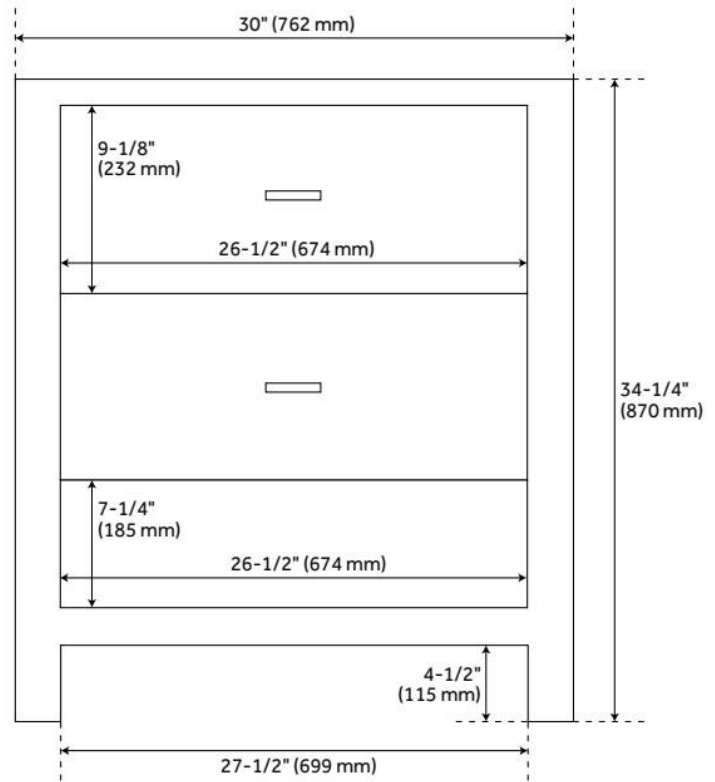

30" BURFIELD VANITY FOR RECTANGULAR UNDERMOUNT SINK - WHITE

SKU: 951681-RUMB

Code: SH475149, SH475153, SH475148, SH475152, SH475147, SH475151, SH475144, SH475145, SH475157, SH475146, SH475154, SH475150, SH475143, SH475155, SH475156

REVISED 8/2/2024