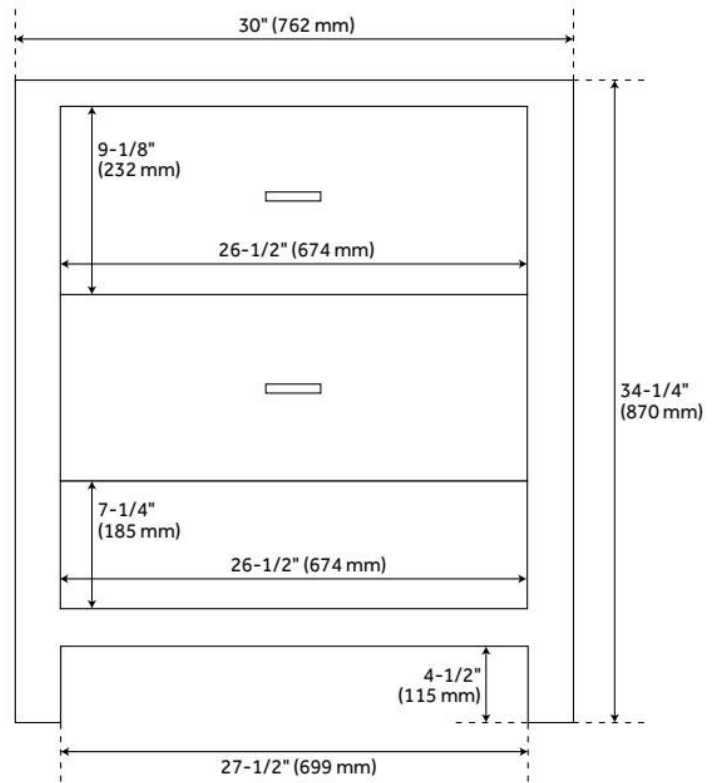

30" BURFIELD VANITY FOR UNDERMOUNT SINK - WHITE

SKU: 951681-UM

Code: SH475141, SH475140, SH475139, SH475137, SH475138, SH475142, SH475136

FEATURES

Material: Wood
Product Finish: White
Number of Drawers: 2
Hardware Finish: Black
Built-In Adjusters: Yes

LISTED ID: 506895

ADDITIONAL FEATURES

- Includes a matching backsplash and a white porcelain sink.
- Granite is A-grade. Polished Carrara Marble is sourced from Italy.
- Each stone top is carved from a single piece of stone and will feature natural variations.
- See Installation Instructions for directions to attach the vanity top and sink.
- All dimensions are ($\pm 1/2''$).
- [Wood finish samples available.](#)

REVISED 8/6/2024

30" BURFIELD VANITY FOR UNDERMOUNT SINK - WHITE

SKU: 951681-UM

Code: SH475141, SH475140, SH475139, SH475137, SH475138, SH475142, SH475136

REVISED 8/6/2024