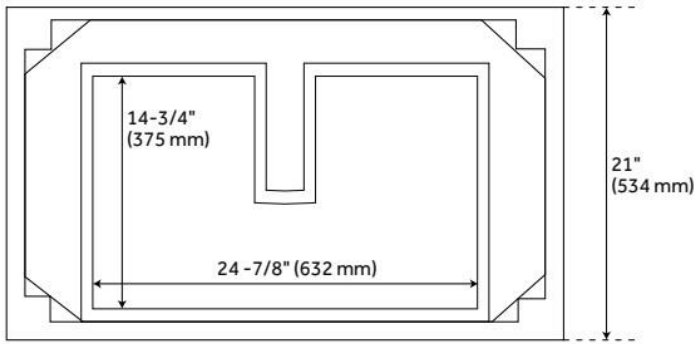

30" BURFIELD VANITY FOR UNDERMOUNT SINK - WHITE

SKU: 951681-UM

Code: SH475141, SH475140, SH475139, SH475137, SH475138, SH475142, SH475136

REVISED 8/6/2024