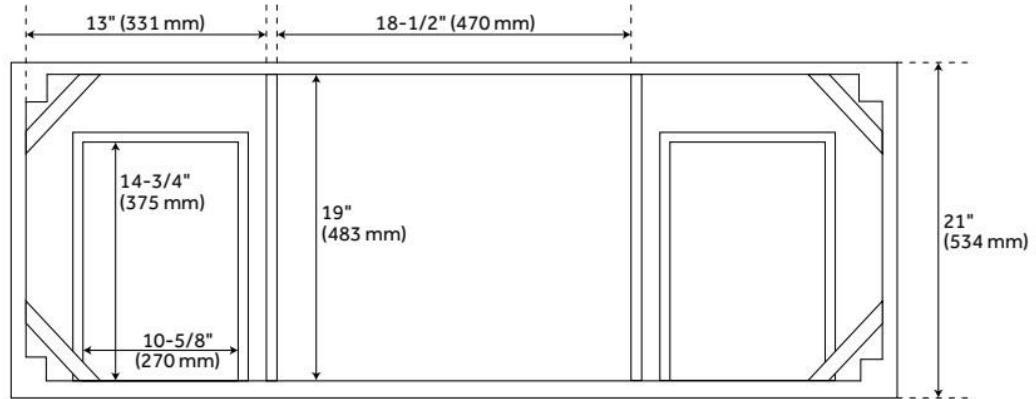

48" BURFIELD BAMBOO VANITY FOR RECTANGULAR UNDERMOUNT SINK - NATURAL BAMBOO

SKU: 951682-RUMB

Code: SH475195, SH475199, SH475194, SH475198, SH475193, SH475197, SH475190, SH475191, SH475203, SH475192, SH475200, SH475196, SH475189, SH475201, SH475202

REVISED 8/5/2024