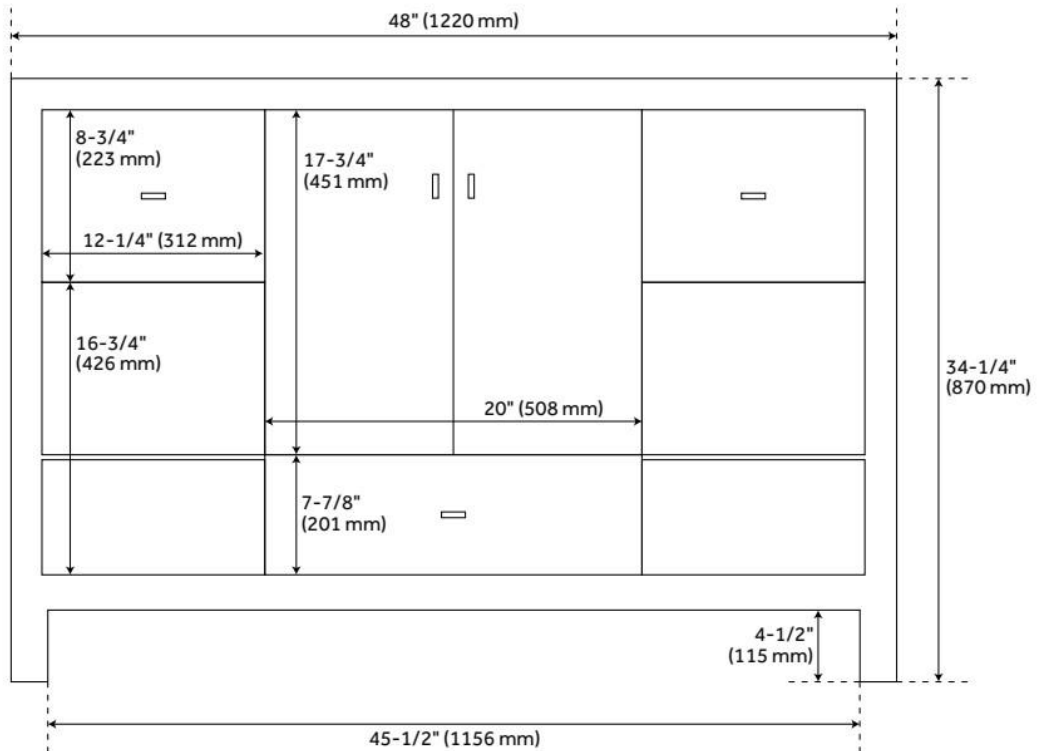

FEATURES

Material: Bamboo
Product Finish: Natural Bamboo
Number of Doors: 2
Number of Drawers: 3
Hardware Finish: Polished Nickel
Built-In Adjusters: Yes

LISTED ID: 506897

ADDITIONAL FEATURES

- Includes a matching backsplash and a white porcelain sink.
- Granite is A-grade. Polished Carrara Marble is sourced from Italy.
- Each stone top is carved from a single piece of stone and will feature natural variations.
- See Installation Instructions for directions to attach the vanity top and sink.
- All dimensions are ($\pm 1/2''$).
- [Wood finish samples available.](#)

REVISED 8/5/2024

48" BURFIELD BAMBOO VANITY FOR RECTANGULAR UNDERMOUNT SINK - NATURAL BAMBOO

SKU: 951682-RUMB

Code: SH475195, SH475199, SH475194, SH475198, SH475193, SH475197, SH475190, SH475191, SH475203, SH475192, SH475200, SH475196, SH475189, SH475201, SH475202