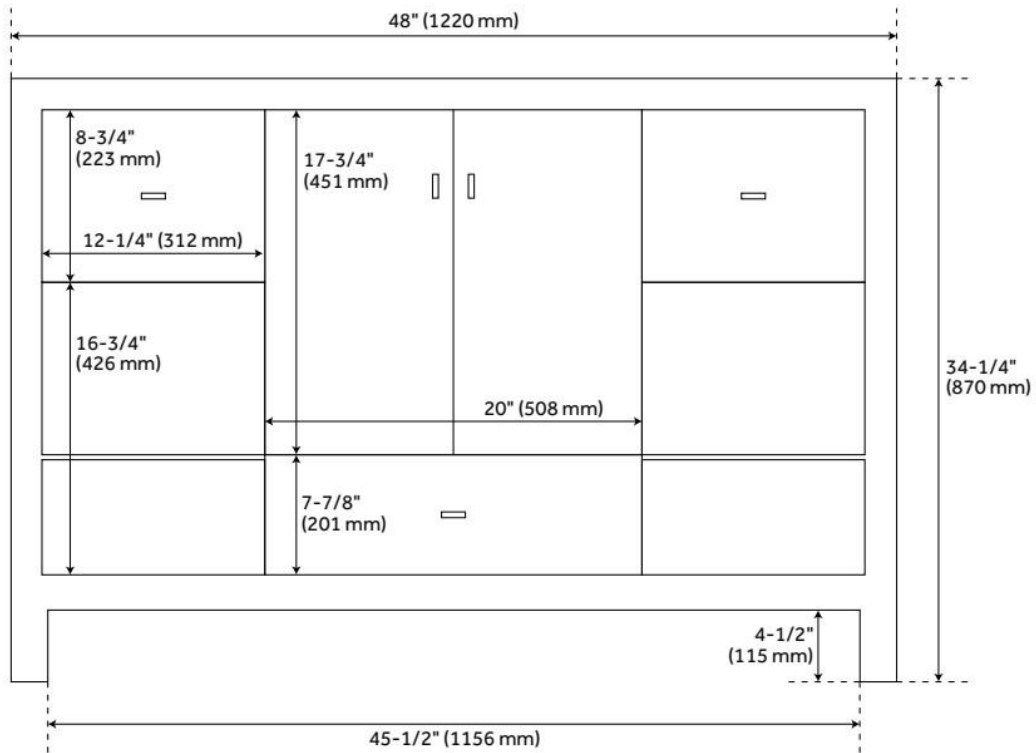

48" BURFIELD BAMBOO VANITY FOR UNDERMOUNT SINK - NATURAL BAMBOO

SKU: 951682-UM

Code: SH475187, SH475186, SH475185, SH475183, SH475184, SH475188, SH475182

REVISED 8/7/2024