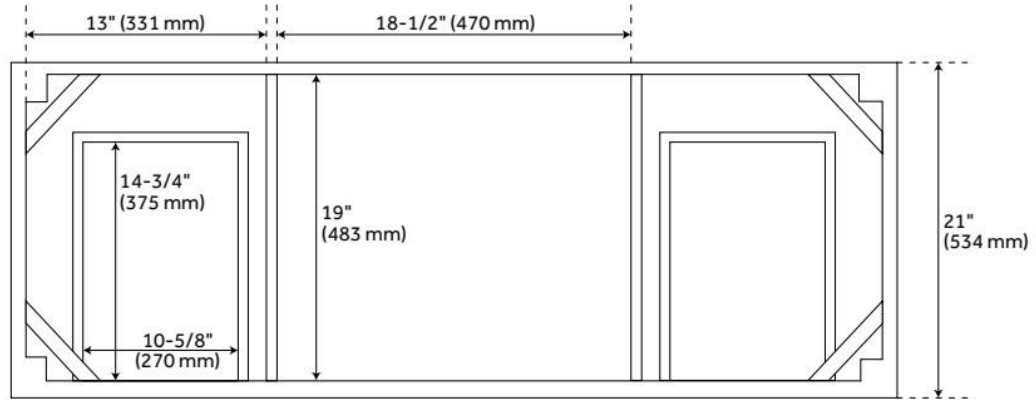

48" BURFIELD BAMBOO VANITY FOR UNDERMOUNT SINK - NATURAL BAMBOO

SKU: 951682-UM

Code: SH475187, SH475186, SH475185, SH475183, SH475184, SH475188, SH475182

REVISED 8/7/2024