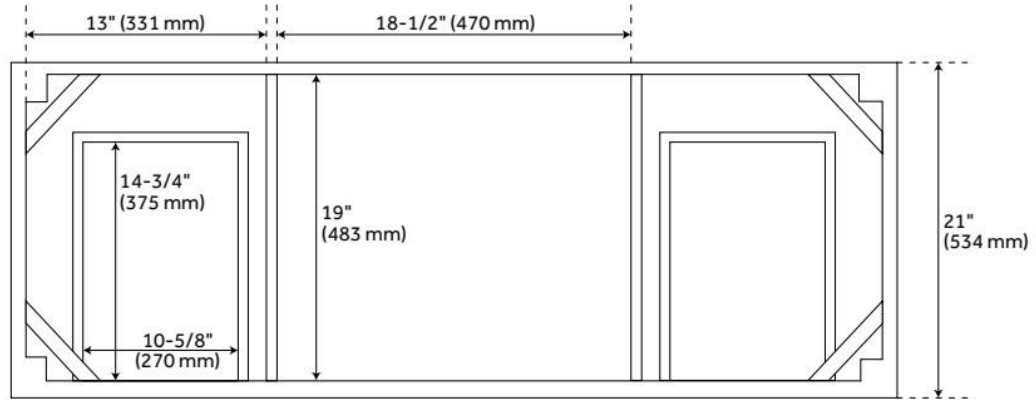

48" BURFIELD VANITY FOR UNDERMOUNT SINK - WHITE

SKU: 951684-UM

Code: SH475279, SH475278, SH475277, SH475275, SH475276, SH475280, SH475274

REVISED 8/6/2024