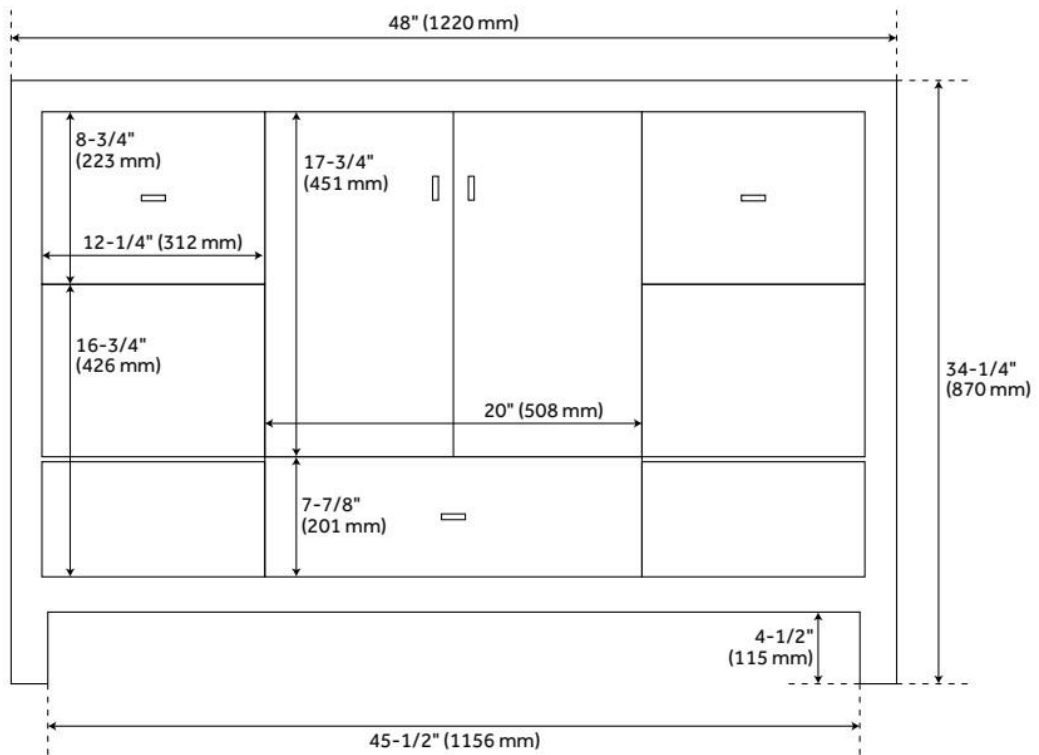

48" BURFIELD VANITY FOR UNDERMOUNT SINK - WHITE

SKU: 951684-UM

Code: SH475279, SH475278, SH475277, SH475275, SH475276, SH475280, SH475274

REVISED 8/6/2024