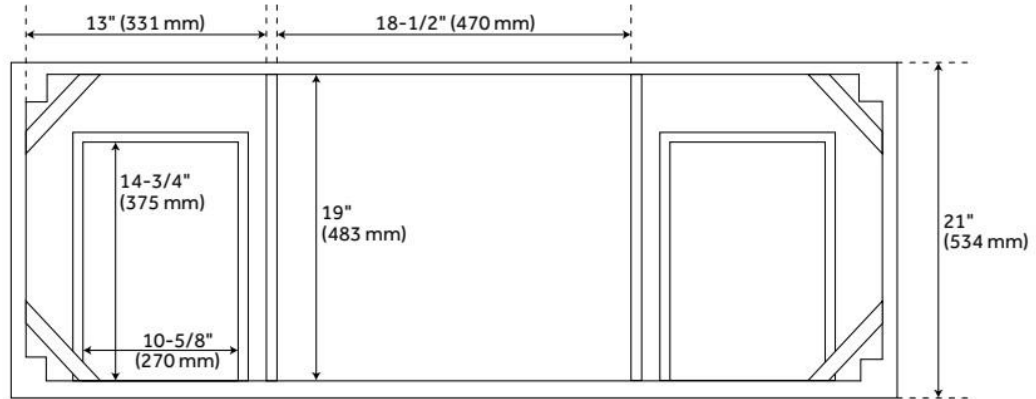

48" BURFIELD VANITY FOR RECTANGULAR UNDERMOUNT SINK - WHITE

SKU: 951684-RUMB

Code: SH475287, SH475291, SH475286, SH475290, SH475285, SH475289, SH475282, SH475283, SH475295, SH475284, SH475292, SH475288, SH475281, SH475293, SH475294

REVISED 7/31/2024