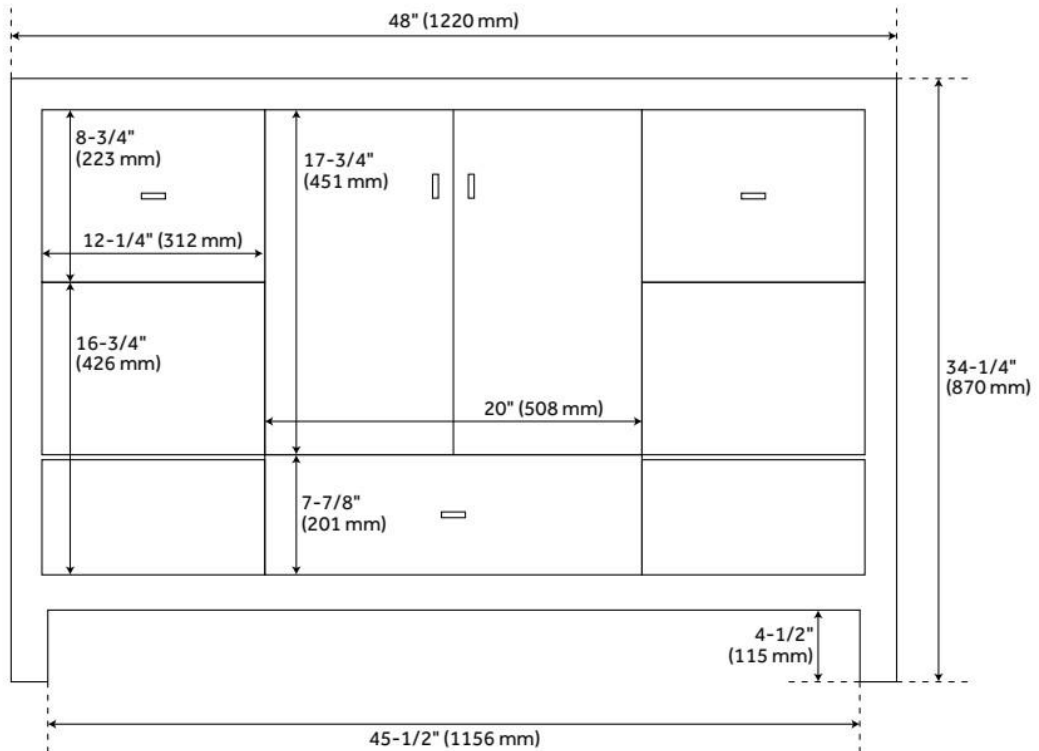

48" BURFIELD VANITY FOR RECTANGULAR UNDERMOUNT SINK - WHITE

SKU: 951684-RUMB

Code: SH475287, SH475291, SH475286, SH475290, SH475285, SH475289, SH475282, SH475283, SH475295, SH475284, SH475292, SH475288, SH475281, SH475293, SH475294

FEATURES

Material: Wood
Product Finish: White
Number of Doors: 2
Number of Drawers: 3
Hardware Finish: Black
Built-In Adjusters: Yes

LISTED ID: 506897

ADDITIONAL FEATURES

- Includes a matching backsplash and a white porcelain sink.
- Granite is A-grade. Polished Carrara Marble is sourced from Italy.
- Each stone top is carved from a single piece of stone and will feature natural variations.
- See Installation Instructions for directions to attach the vanity top and sink.
- All dimensions are ($\pm 1/2''$).
- [Wood finish samples available.](#)

REVISED 7/31/2024

48" BURFIELD VANITY FOR RECTANGULAR UNDERMOUNT SINK - WHITE

SKU: 951684-RUMB

Code: SH475287, SH475291, SH475286, SH475290, SH475285, SH475289, SH475282, SH475283, SH475295, SH475284, SH475292, SH475288, SH475281, SH475293, SH475294