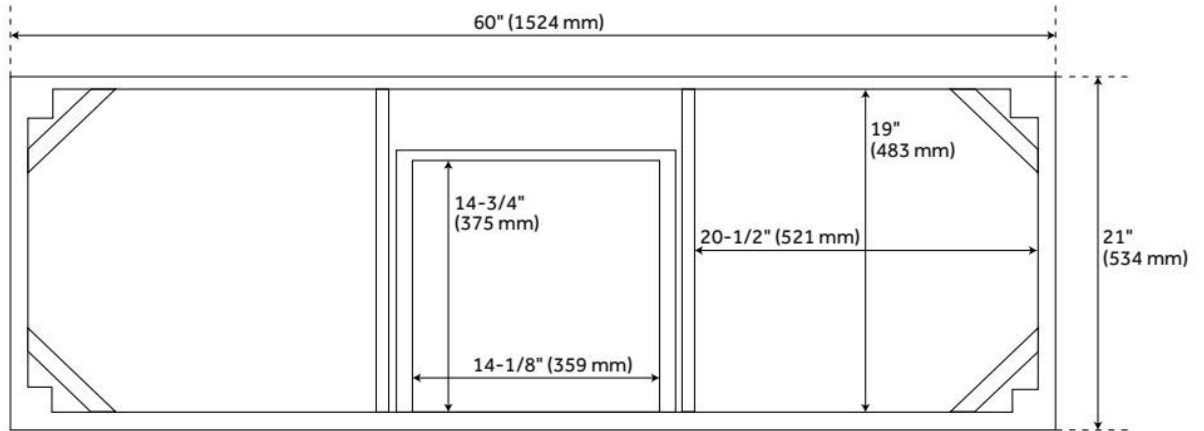

60" BURFIELD BAMBOO DOUBLE VANITY FOR UNDERMOUNT SINKS - NATURAL BAMBOO

SKU: 951685-UM

Code: SH475324, SH475323, SH475325, SH475321, SH475322, SH475326, SH475320

REVISED 7/31/2024