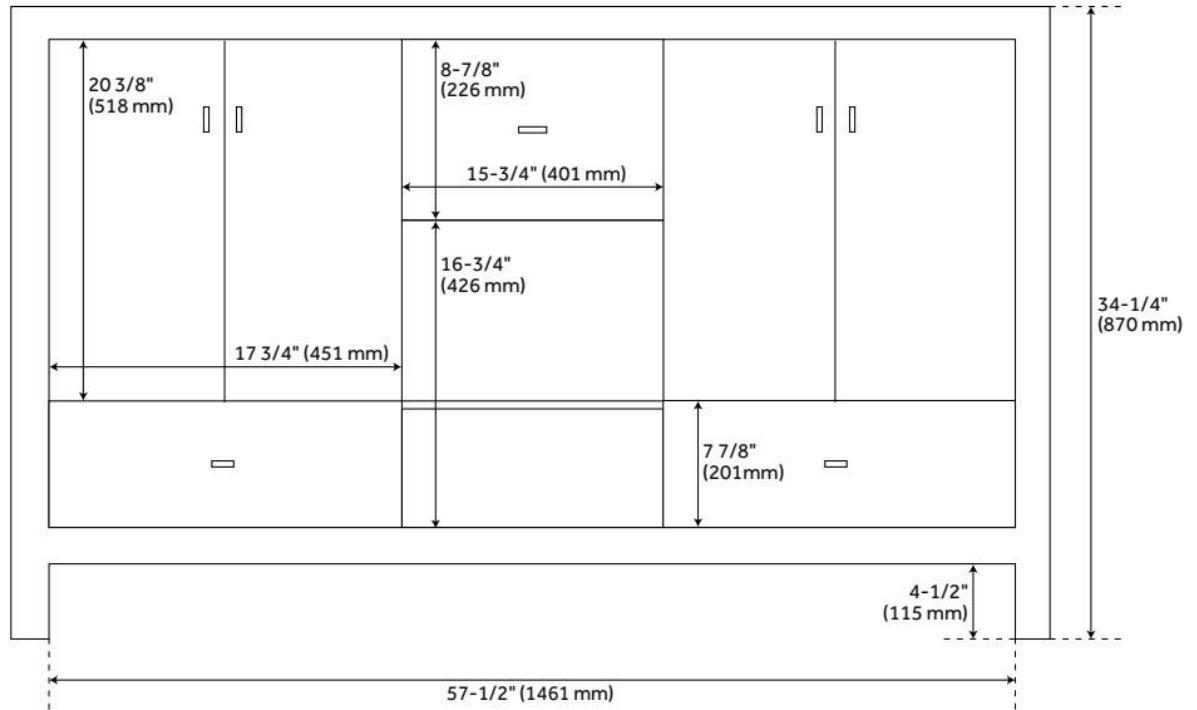

60" BURFIELD BAMBOO DOUBLE VANITY FOR UNDERMOUNT SINKS - NATURAL BAMBOO

SKU: 951685-UM

Code: SH475324, SH475323, SH475325, SH475321, SH475322, SH475326, SH475320

REVISED 7/31/2024