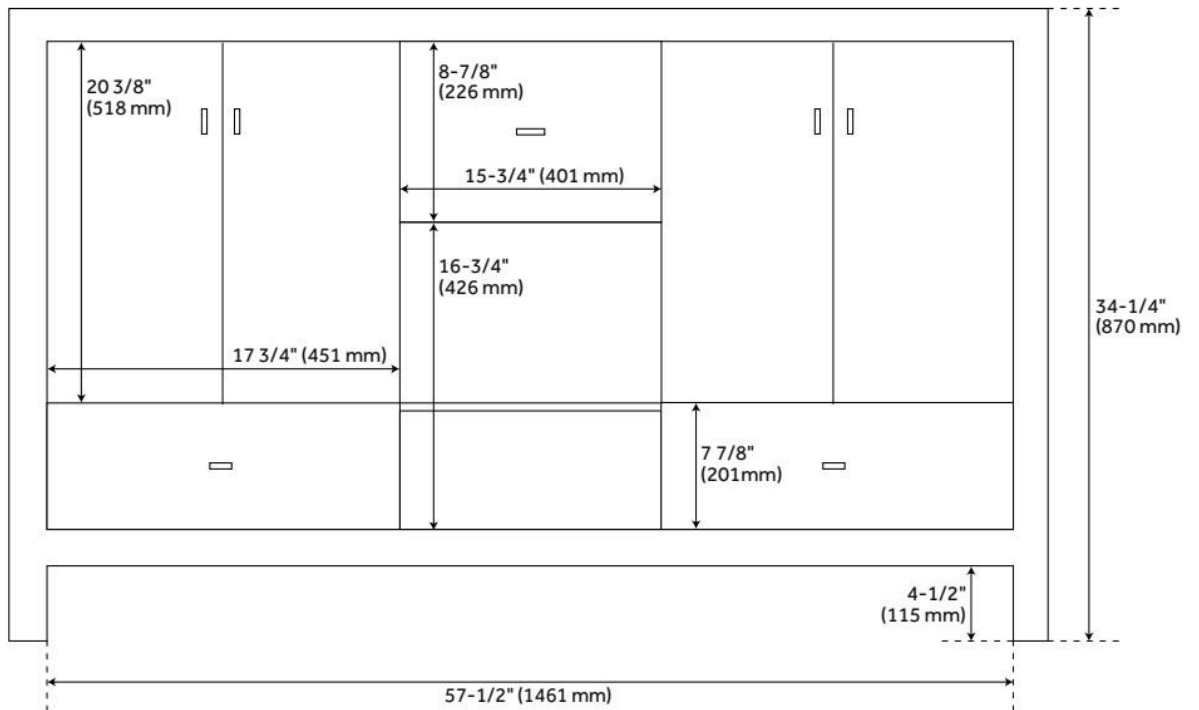

FEATURES

Material: Wood
Product Finish: White
Number of Doors: 4
Number of Drawers: 3
Hardware Finish: Black
Built-In Adjusters: Yes

LISTED ID: 506894

ADDITIONAL FEATURES

- Includes a matching backsplash and a white porcelain sinks.
- Granite is A-grade. Polished Carrara Marble is sourced from Italy.
- Each stone top is carved from a single piece of stone and will feature natural variations.
- See Installation Instructions for directions to attach the vanity top and sink.
- All dimensions are ($\pm 1/2''$).
- [Wood finish samples available.](#)

REVISED 7/31/2024

60" BURFIELD DOUBLE VANITY FOR RECT UNDERMOUNT SINKS - WHITE

SKU: 951687-RUMB

Code: SH475418, SH475417, SH475421, SH475416, SH475420, SH475414, SH475424, SH475427, SH475425, SH475415, SH475419, SH475413, SH475423, SH475426