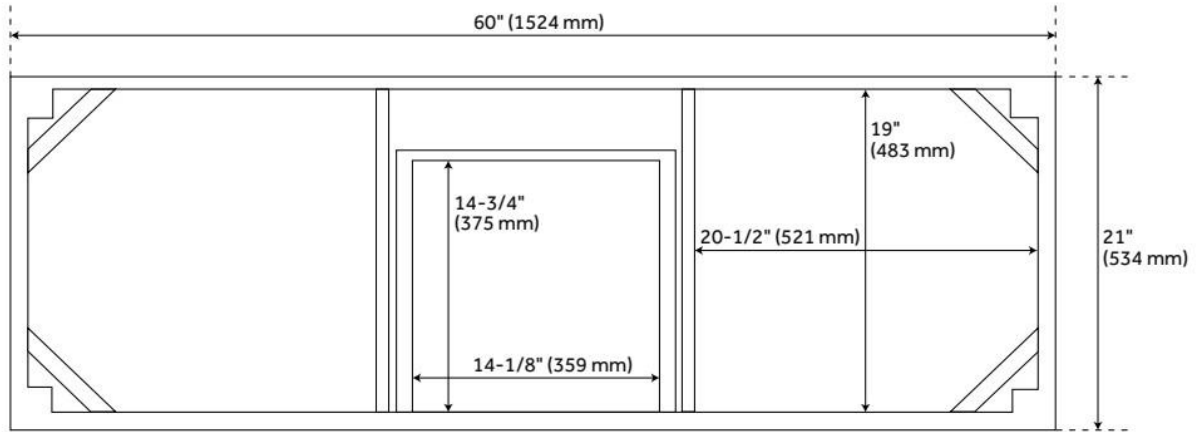

60" BURFIELD DOUBLE VANITY FOR RECT UNDERMOUNT SINKS - WHITE

SKU: 951687-RUMB

Code: SH475418, SH475417, SH475421, SH475416, SH475420, SH475414, SH475424, SH475427, SH475425, SH475415, SH475419, SH475413, SH475423, SH475426

REVISED 7/31/2024