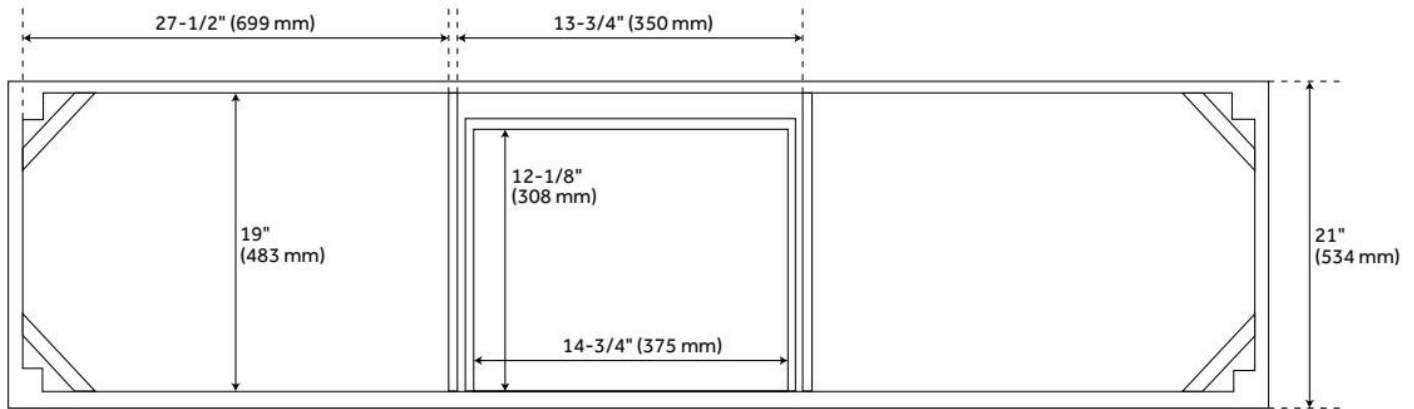

72" BURFIELD BAMBOO DOUBLE VANITY FOR UNDERMOUNT SINKS - NATURAL BAMBOO

SKU: 951688-UM

Code: SH475453, SH475452, SH475455, SH475450, SH475451, SH475454, SH475449

REVISED 8/2/2024