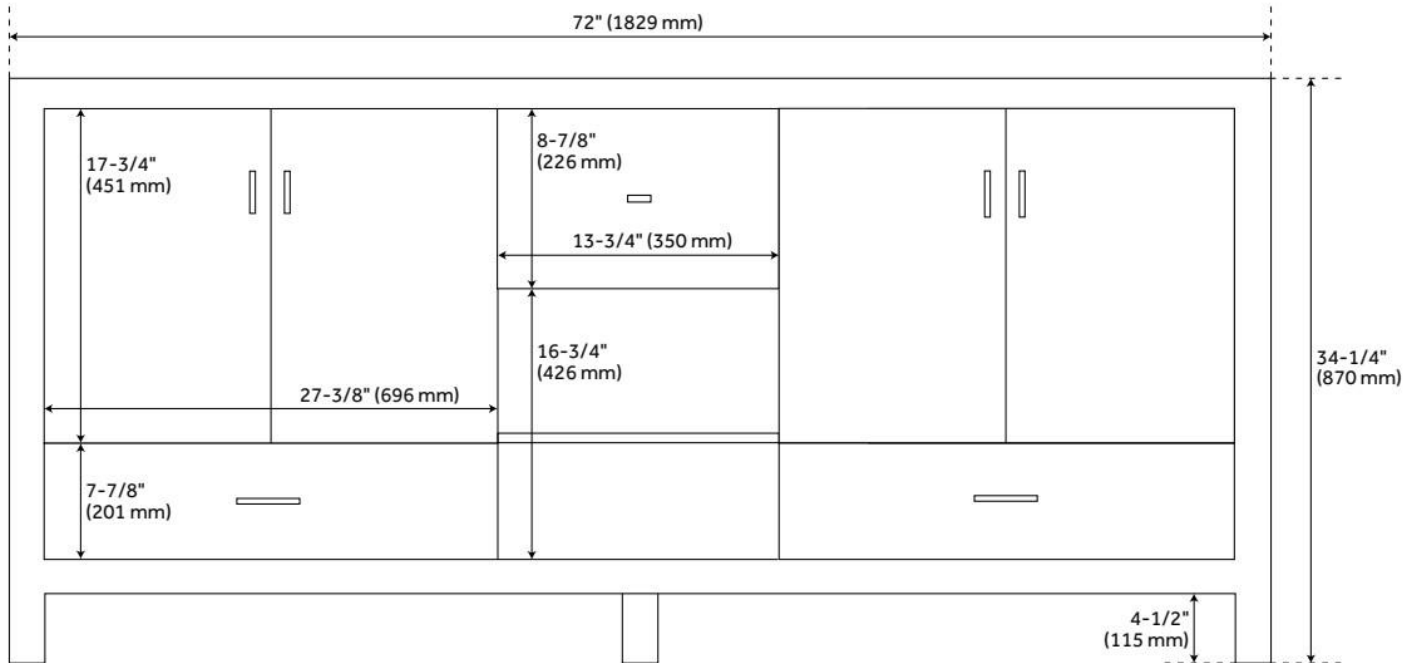

72" BURFIELD BAMBOO DOUBLE VANITY FOR UNDERMOUNT SINKS - NATURAL BAMBOO

SKU: 951688-UM

Code: SH475453, SH475452, SH475455, SH475450, SH475451, SH475454, SH475449

REVISED 8/2/2024