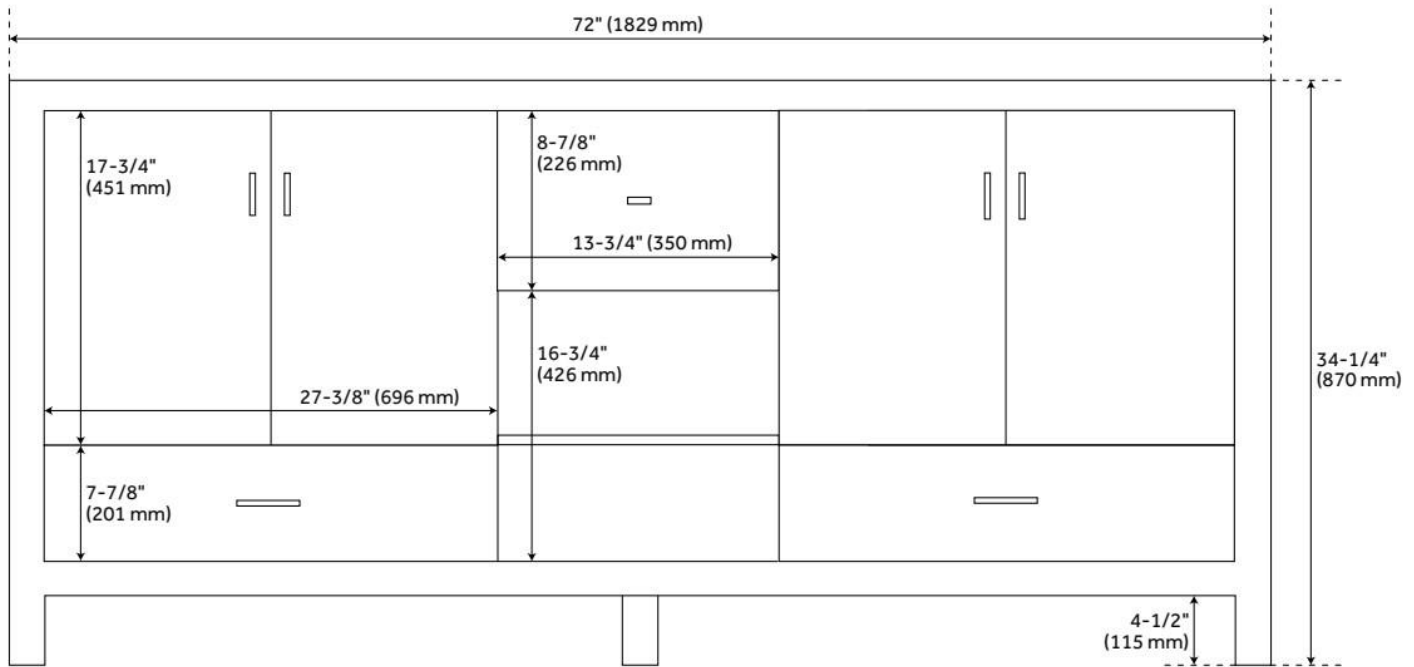

72" BURFIELD DOUBLE VANITY FOR RECTANGULAR UNDERMOUNT SINKS - WHITE

SKU: 951690-RUMB

Code: SH475544, SH475547, SH475543, SH475546, SH475549, SH475550, SH475541, SH475552, SH475554, SH475542, SH475548, SH475545, SH475540, SH475551, SH475553

REVISED 8/6/2024