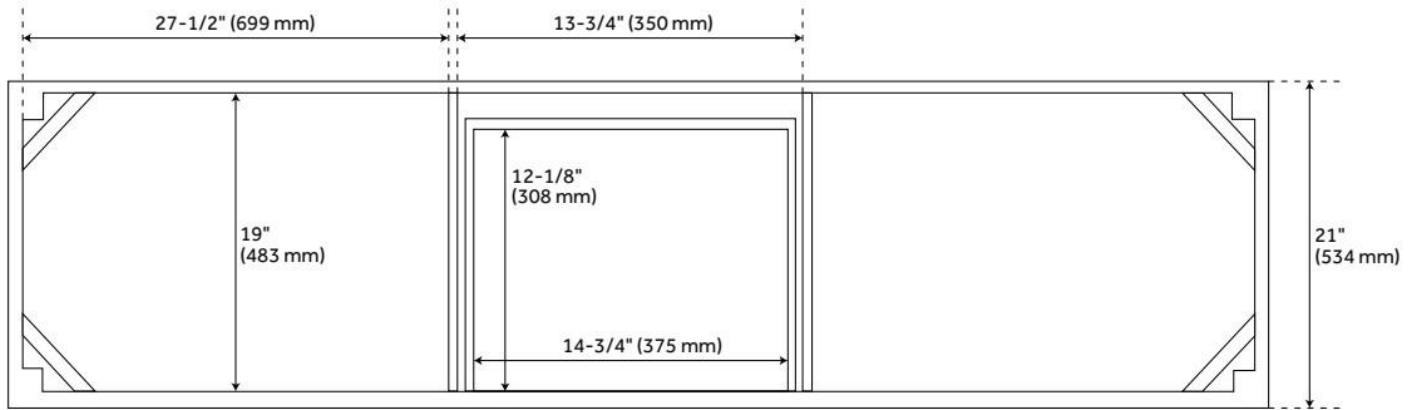

72" BURFIELD DOUBLE VANITY FOR RECTANGULAR UNDERMOUNT SINKS - WHITE

SKU: 951690-RUMB

Code: SH475544, SH475547, SH475543, SH475546, SH475549, SH475550, SH475541, SH475552, SH475554, SH475542, SH475548, SH475545, SH475540, SH475551, SH475553

REVISED 8/6/2024