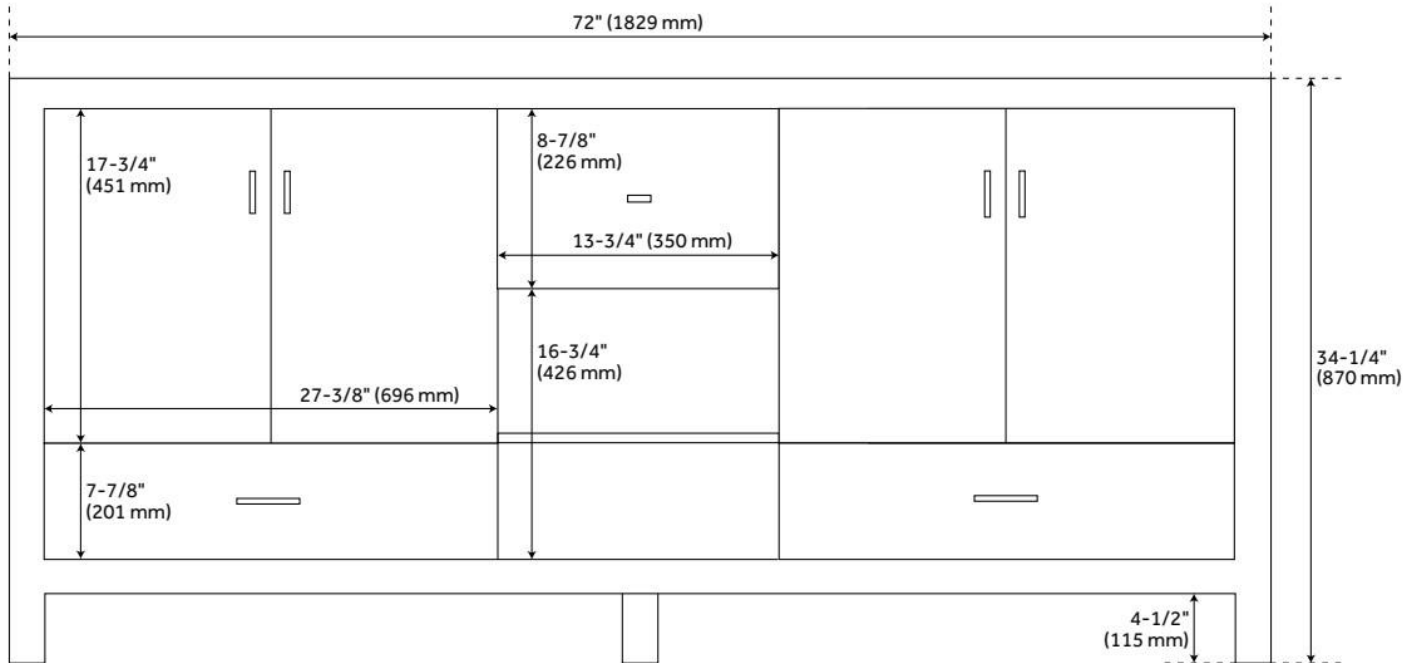

72" BURFIELD DOUBLE VANITY FOR UNDERMOUNT SINKS - WHITE

SKU: 951690-UM

Code: SH475537, SH475536, SH475539, SH475534, SH475535, SH475538, SH475533

REVISED 8/5/2024