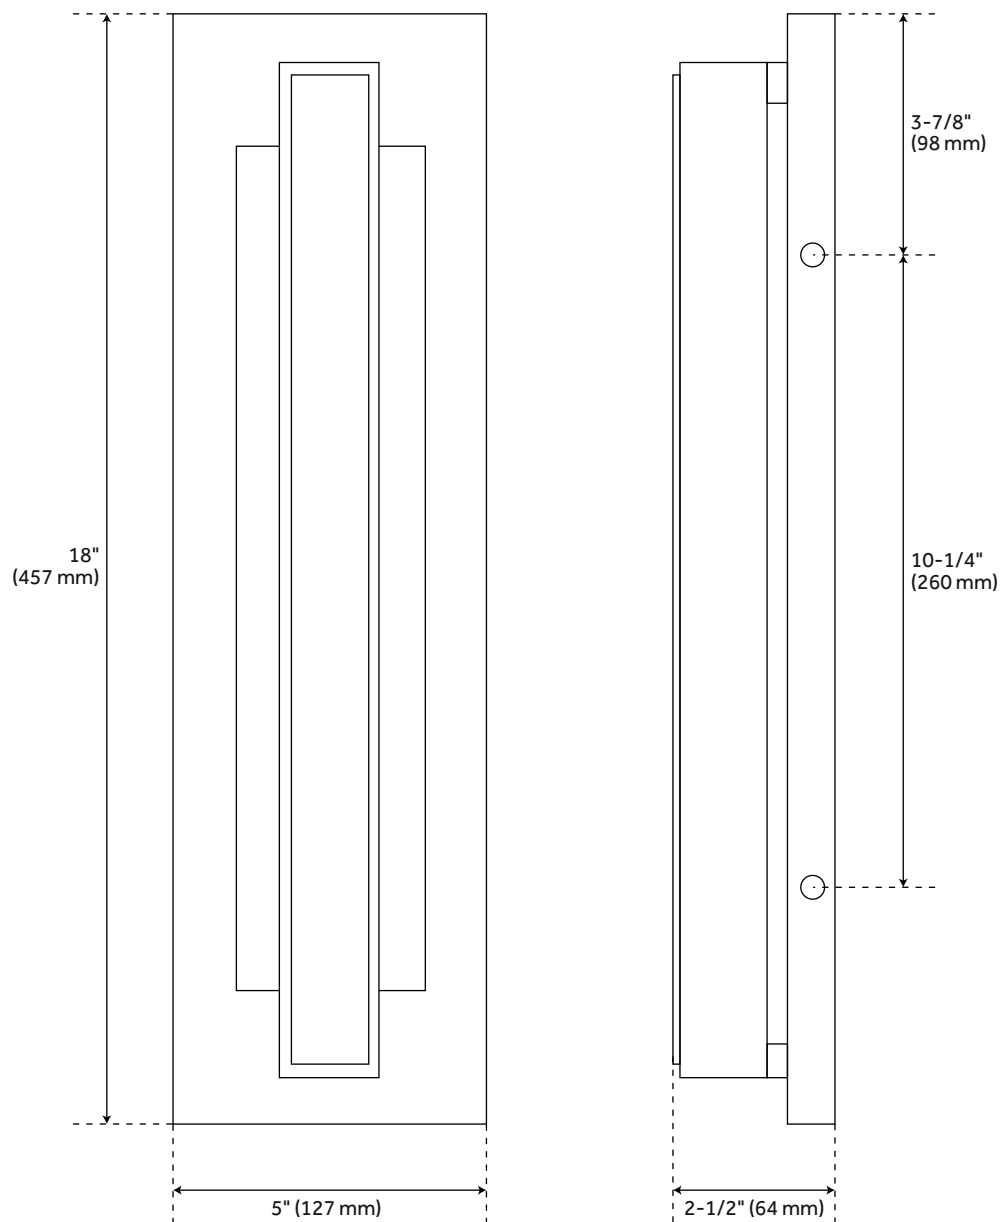

BOLERO BLACK LED OUTDOOR ENTRANCE LED WALL SCONCE

SKU: 951705

Code: PHEL6500, PHEL6501

FEATURES

Installation Type: Wall Mount
Design: Modern
Material: Aluminum
Length: 5"
Width: 5"
Height: 13"
Depth: 2-1/2"
Base Plate Length: 3/4"
Base Plate Height: 13"
Mounting Hardware Included: Yes
Shade Finish: Black
Shade Material: Aluminum
Number of Bulbs: 1
Base Plate Width: 5"
Base Plate Depth: 3/4"
Location Type: Suitable for Wet Locations
Bulbs Included: Yes
Bulb Type: Integrated LED

REVISED 3/21/2023

BOLERO BLACK LED OUTDOOR ENTRANCE LED WALL SCONCE

SKU: 951705

Code: PHEL6500, PHEL6501

ADDITIONAL FEATURES

- Durable aluminum construction.
- Includes black aluminum shade.
- LED color temperature is 3000K.

REVISED 3/21/2023

BOLERO 18" SINGLE LIGHT OUTDOOR ENTRANCE LED WALL SCONCE - BLACK

SKU: 951705

PHEL6501

All dimensions and specifications are nominal and may vary. Use actual products for accuracy in critical situations.

BOLERO 13" SINGLE LIGHT OUTDOOR ENTRANCE LED WALL SCONCE - BLACK

SKU: 951705

PHEL6500

All dimensions and specifications are nominal and may vary. Use actual products for accuracy in critical situations.