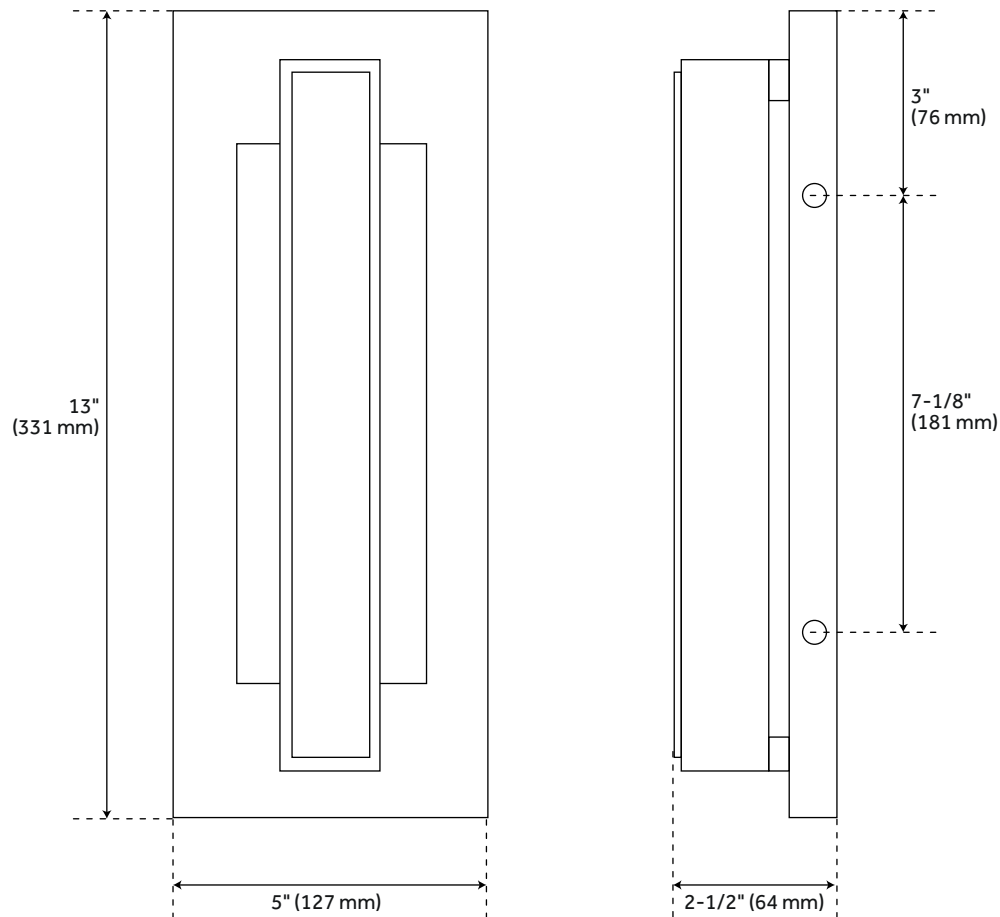

BOLERO BLACK LED OUTDOOR ENTRANCE LED WALL SCONCE

SKU: 951705

Code: PHEL6500, PHEL6501

FEATURES

Installation Type: Wall Mount
Design: Modern
Material: Aluminum
Length: 5"
Width: 5"
Height: 13"
Depth: 2-1/2"
Base Plate Length: 3/4"
Base Plate Height: 13"
Mounting Hardware Included: Yes
Shade Finish: Black
Shade Material: Aluminum
Number of Bulbs: 1
Base Plate Width: 5"
Base Plate Depth: 3/4"
Location Type: Suitable for Wet Locations
Bulbs Included: Yes
Bulb Type: Integrated LED

REVISED 3/21/2023

BOLERO BLACK LED OUTDOOR ENTRANCE LED WALL SCONCE

SKU: 951705

Code: PHEL6500, PHEL6501

ADDITIONAL FEATURES

- Durable aluminum construction.
- Includes black aluminum shade.
- LED color temperature is 3000K.

REVISED 3/21/2023

BOLERO 18" SINGLE LIGHT OUTDOOR ENTRANCE LED WALL SCONCE - BLACK

SKU: 951705

PHEL6501

All dimensions and specifications are nominal and may vary. Use actual products for accuracy in critical situations.

BOLERO 13" SINGLE LIGHT OUTDOOR ENTRANCE LED WALL SCONCE - BLACK

SKU: 951705

PHEL6500

All dimensions and specifications are nominal and may vary. Use actual products for accuracy in critical situations.