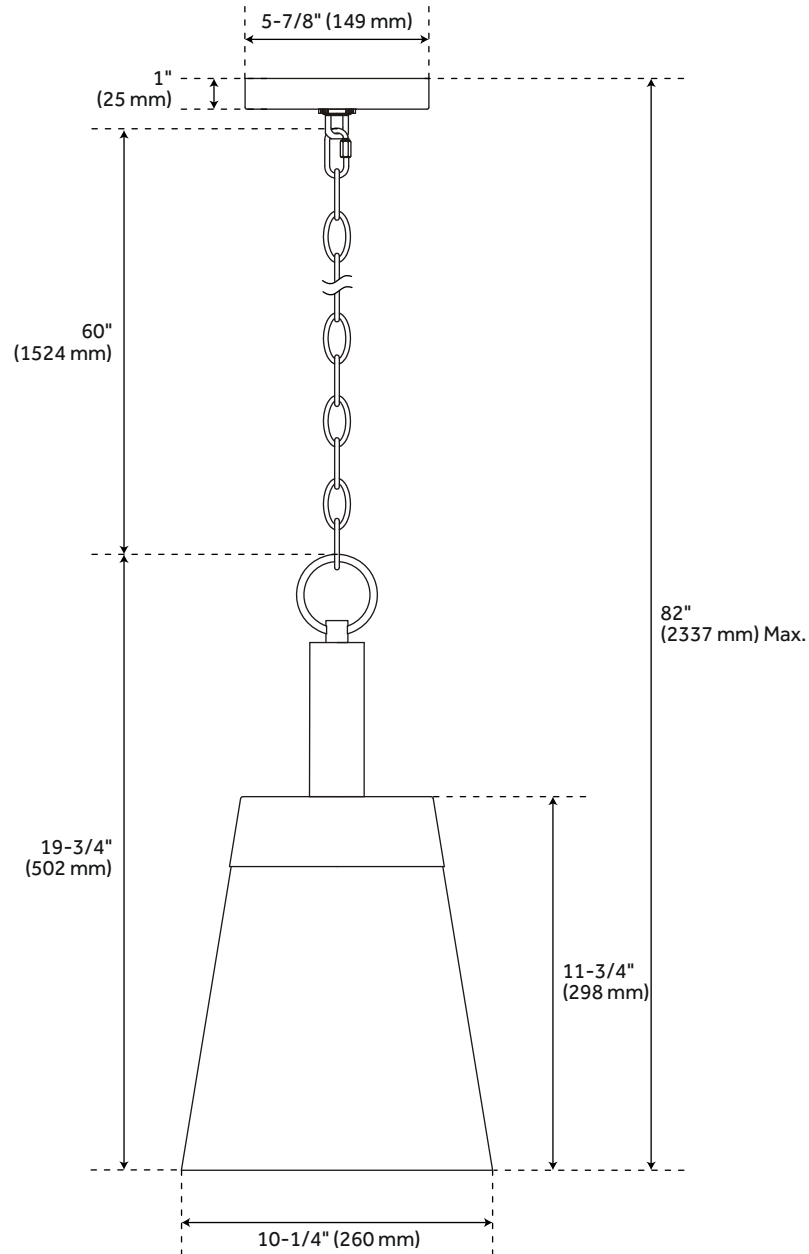

# CASANEL PENDANT LIGHT - SINGLE LIGHT

SKU: 951706  
Code: PHPL3371

## FEATURES

Installation Type: Ceiling Mount  
Design: Modern  
Material: Steel  
Width: 10-1/4"  
Height: 19-3/4"  
Base Plate Length: 1  
Base Plate Height: 1"  
Base Plate Diameter: 5-7/8"  
Mounting Hardware Included: Yes  
Shade Finish: Clear  
Shade Material: Glass  
Number of Bulbs: 1  
Base Plate Depth: 1  
Location Type: Suitable for Dry Locations  
Bulbs Included: No  
Bulb Type: Medium E-26  
Wattage per Bulb: 60  
Downrod/Chain Length: 60"  
Remote Included: No

## ADDITIONAL FEATURES

- Durable steel construction.
- Includes a clear glass shade.
- Sloped ceiling compatible.
- Maximum hanging height: 60 in.

REVISED 3/21/2023

# CASANEL SINGLE LIGHT PENDANT LIGHT

SKU: 951706

PHPL3371

All dimensions and specifications are nominal and may vary. Use actual products for accuracy in critical situations.