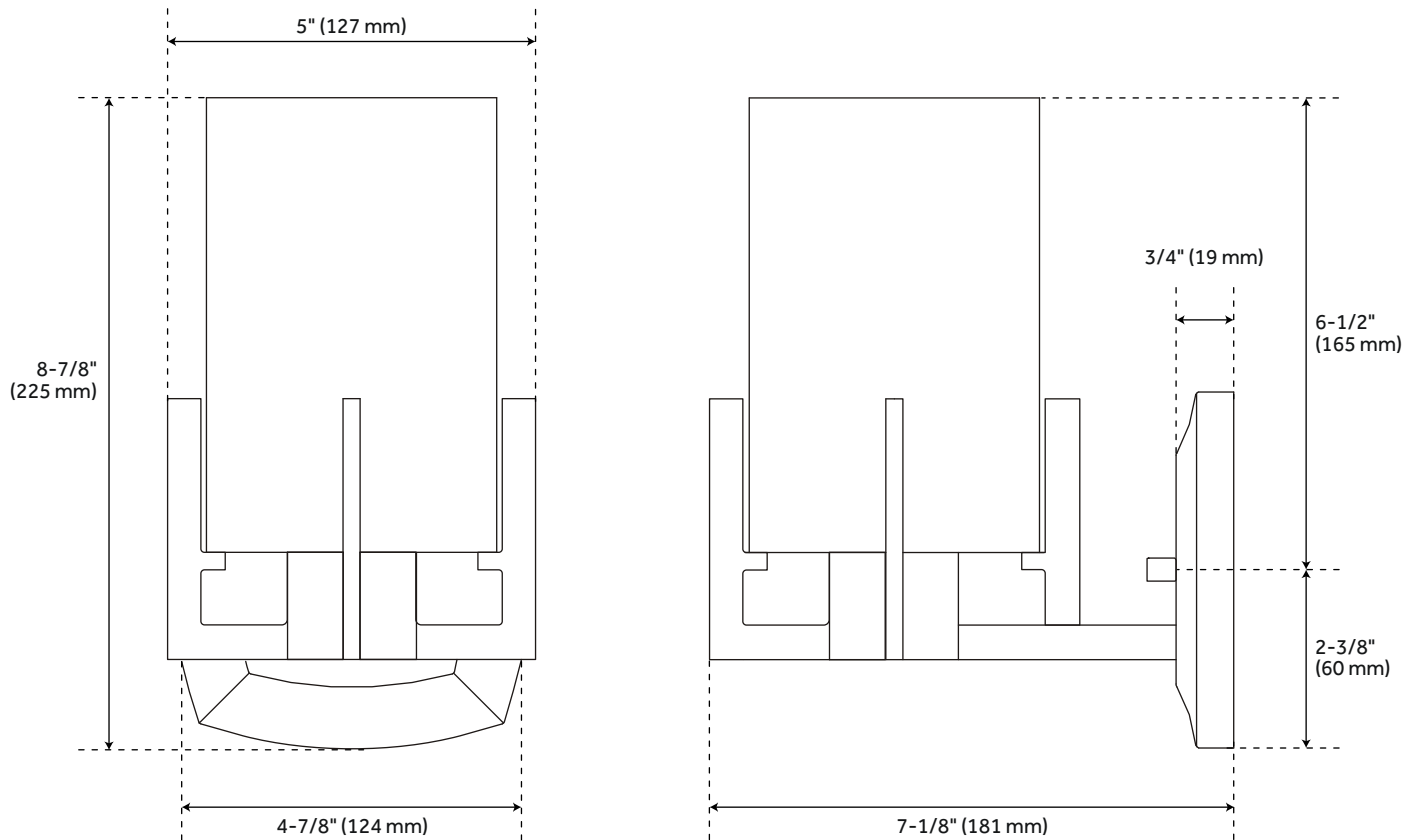

BERCKEN VANITY SCONCE SINGLE LIGHT

SKU: 951707
Code: PHVL3201

FEATURES

Installation Type: Wall Mount
Design: Modern
Material: Steel
Width: 5"
Height: 8-7/8"
Depth: 7-1/8"
Base Plate Length: 3/4"
Base Plate Diameter: 4-7/8"
Mounting Hardware Included: Yes
Shade Finish: Clear
Shade Material: Glass
Number of Bulbs: 1
Base Plate Depth: 3/4"
Location Type: Suitable for Damp Locations
Bulbs Included: No
Bulb Type: Medium E-26
Wattage per Bulb: 60

UL 1598 / CSA C22.2 No 250.0

REVISED 3/21/2023

BERCKEN VANITY SCONCE SINGLE LIGHT

SKU: 951707
Code: PHVL3201

ADDITIONAL FEATURES

- Durable steel construction.
- Includes a clear glass shade.

REVISED 3/21/2023

BERCKEN SINGLE LIGHT VANITY SCONCE

SKU: 951707

PHVL3201

All dimensions and specifications are nominal and may vary. Use actual products for accuracy in critical situations.