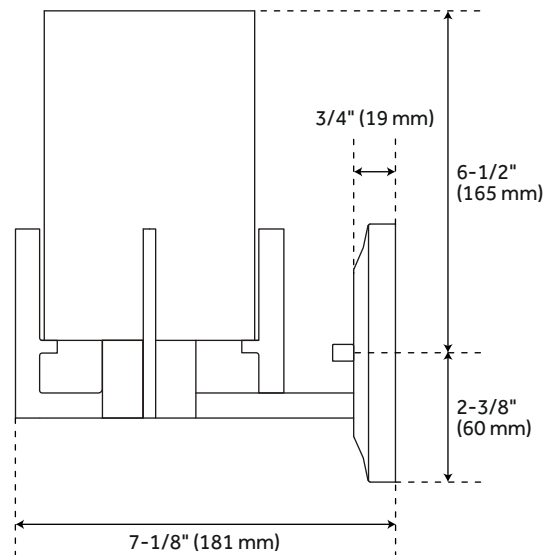

BERCKEN 2-LIGHT VANITY LIGHT

SKU: 951708
Code: PHVL3202

FEATURES

Installation Type: Wall Mount
Design: Modern
Material: Steel
Width: 14"
Height: 8-7/8"
Depth: 7-1/8"
Base Plate Diameter: 4-7/8"
Mounting Hardware Included: Yes
Shade Finish: Clear
Shade Material: Glass
Number of Bulbs: 2
Base Plate Depth: 3/4"
Location Type: Suitable for Damp Locations
Bulbs Included: No
Bulb Type: Medium E-26
Wattage per Bulb: 60
Extension: 1-1/8"
Voltage: 120

UL 1598 / CSA C22.2 No 250.0

REVISED 3/31/2023

BERCKEN 2-LIGHT VANITY LIGHT

SKU: 951708
Code: PHVL3202

ADDITIONAL FEATURES

- Durable steel construction.
- Includes a clear glass shade.

REVISED 3/31/2023

BERCKEN 2-LIGHT VANITY LIGHT

SKU: 951708

PHVL3202

All dimensions and specifications are nominal and may vary. Use actual products for accuracy in critical situations.