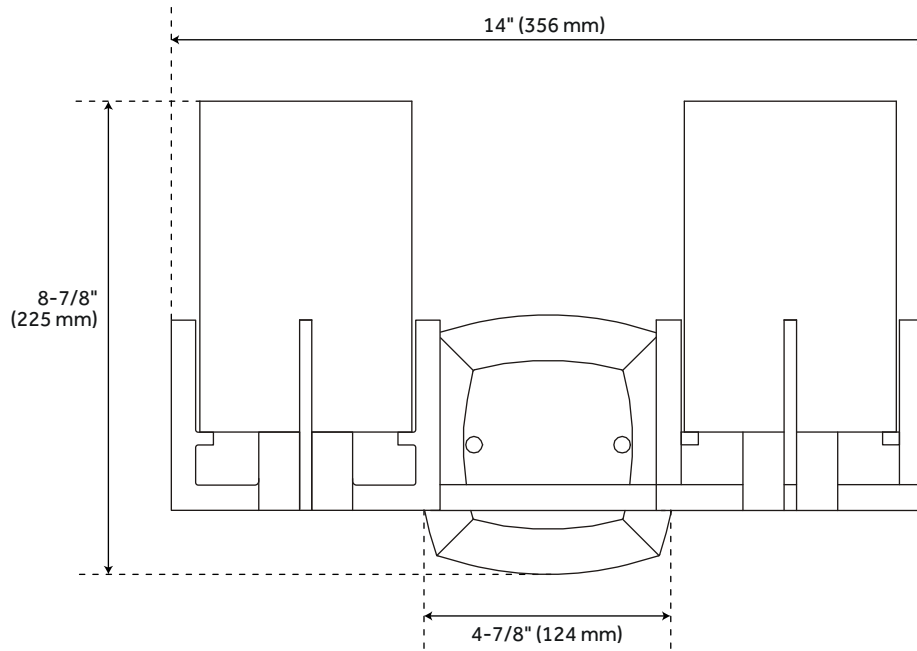

BERCKEN 2-LIGHT VANITY LIGHT

SKU: 951708
Code: PHVL3202

FEATURES

Installation Type: Wall Mount
Design: Modern
Material: Steel
Width: 14"
Height: 8-7/8"
Depth: 7-1/8"
Base Plate Diameter: 4-7/8"
Mounting Hardware Included: Yes
Shade Finish: Clear
Shade Material: Glass
Number of Bulbs: 2
Base Plate Depth: 3/4"
Location Type: Suitable for Damp Locations
Bulbs Included: No
Bulb Type: Medium E-26
Wattage per Bulb: 60
Extension: 1-1/8"
Voltage: 120

UL 1598 / CSA C22.2 No 250.0

REVISED 3/31/2023

BERCKEN 2-LIGHT VANITY LIGHT

SKU: 951708
Code: PHVL3202

ADDITIONAL FEATURES

- Durable steel construction.
- Includes a clear glass shade.

REVISED 3/31/2023

BERCKEN 2-LIGHT VANITY LIGHT

SKU: 951708

PHVL3202

All dimensions and specifications are nominal and may vary. Use actual products for accuracy in critical situations.