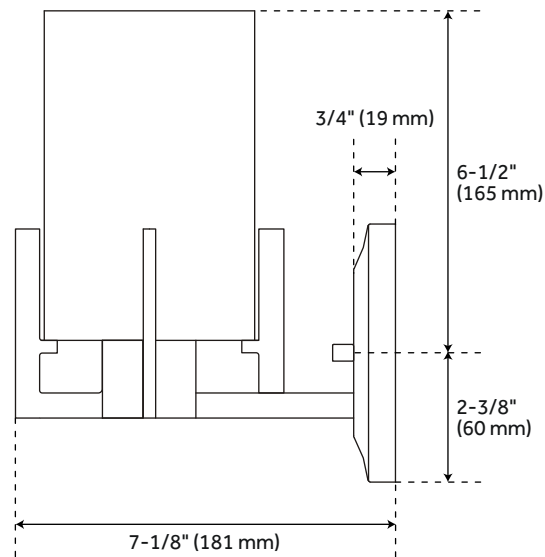

BERCKEN 3-LIGHT VANITY LIGHT

SKU: 951709

PHVL3203

All dimensions and specifications are nominal and may vary. Use actual products for accuracy in critical situations.