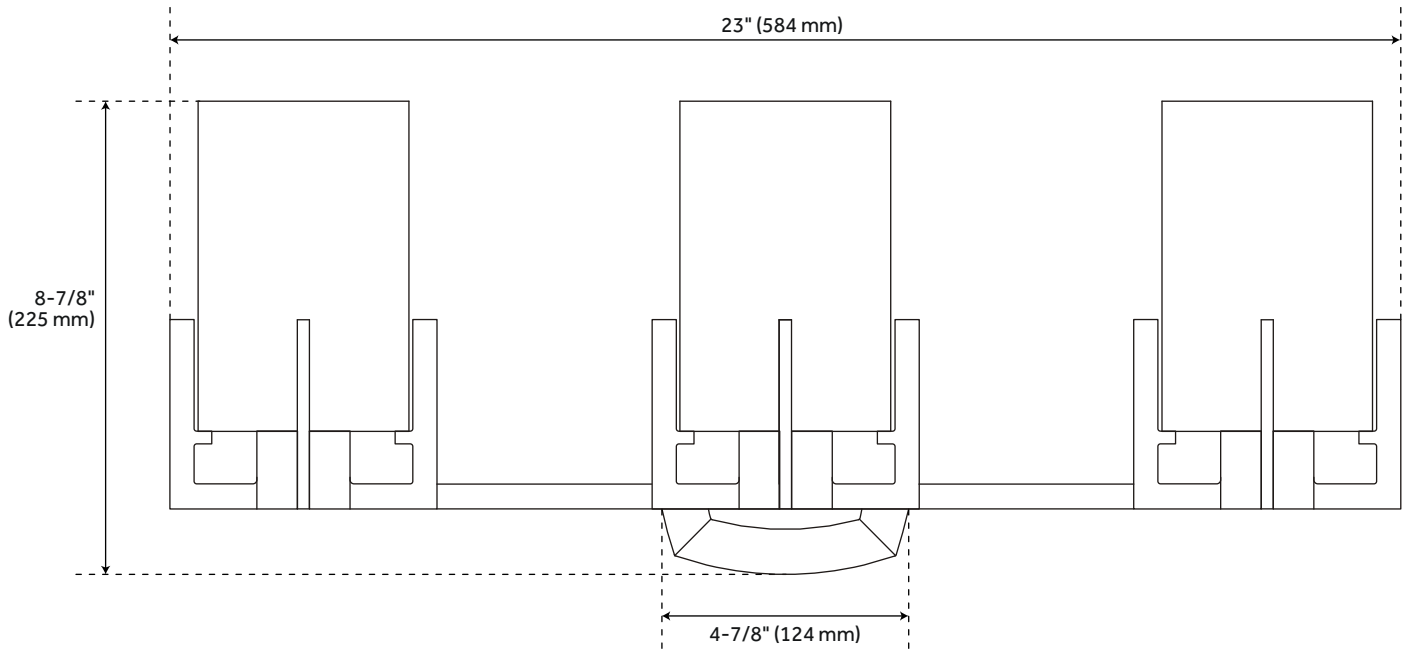

BERCKEN 3-LIGHT VANITY LIGHT

SKU: 951709
Code: PHVL3203

FEATURES

Installation Type: Wall Mount
Design: Modern
Material: Steel
Width: 23"
Height: 8-7/8"
Depth: 7-1/8"
Base Plate Length: 3/4"
Base Plate Diameter: 4-7/8"
Mounting Hardware Included: Yes
Shade Finish: Clear
Shade Material: Glass
Number of Bulbs: 3
Base Plate Depth: 3/4"
Location Type: Suitable for Damp Locations
Bulbs Included: No
Bulb Type: Medium E-26
Wattage per Bulb: 60

UL 1598 / CSA C22.2 No 250.0

REVISED 3/21/2023

BERCKEN 3-LIGHT VANITY LIGHT

SKU: 951709

Code: PHVL3203

ADDITIONAL FEATURES

- Durable steel construction.
- Includes a clear glass shade.

REVISED 3/21/2023

BERCKEN 3-LIGHT VANITY LIGHT

SKU: 951709

PHVL3203

All dimensions and specifications are nominal and may vary. Use actual products for accuracy in critical situations.