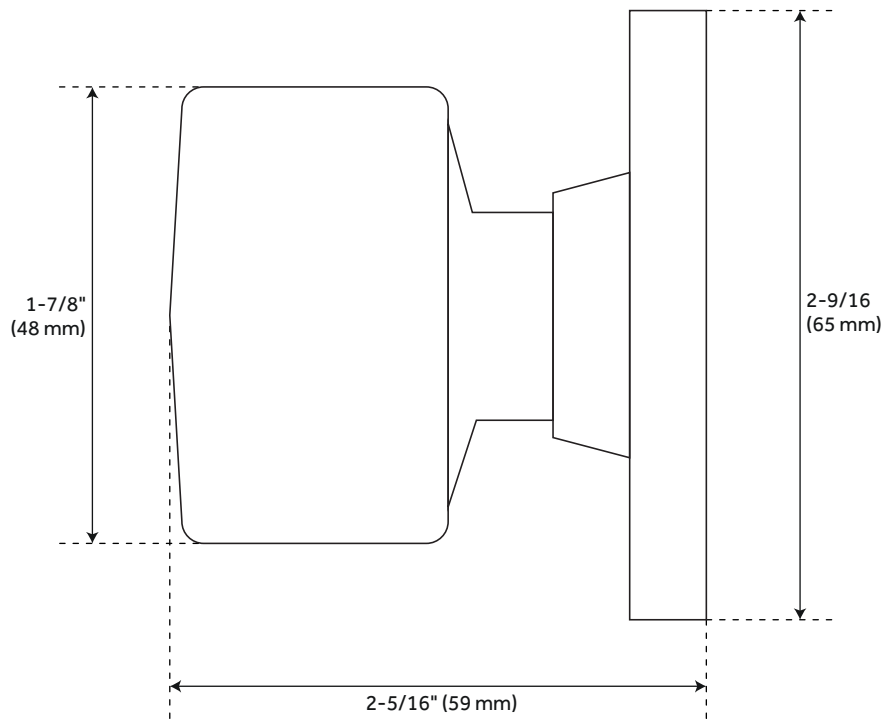

ISLEY DUMMY DOOR HANDLE - ROUND ROSETTE - KNOB HANDLE

SKU: 951715-DU
Code: HLK0805

FEATURES

Design: Modern
Material: Zinc
Width: 2-9/16"
Height: 2-9/16"
Depth: 2-5/16"
Mounting Hardware Included: Yes
Mounting Hardware Concealed: No
Centers: 1-5/8"
Door Set Function: Dummy
Mounts From: Front
Backset: None

REVISED 3/13/2023

ISLEY DUMMY DOOR HANDLE - ROUND ROSETTE - KNOB HANDLE

SKU: 951715-DU

Code: HLK0805

ADDITIONAL FEATURES

- Reversible Handing.

REVISED 3/13/2023

ISLEY DUMMY DOOR HANDLE - ROUND ROSETTE - KNOB HANDLE

SKU: 951715-DU

All dimensions and specifications are nominal and may vary. Use actual products for accuracy in critical situations.