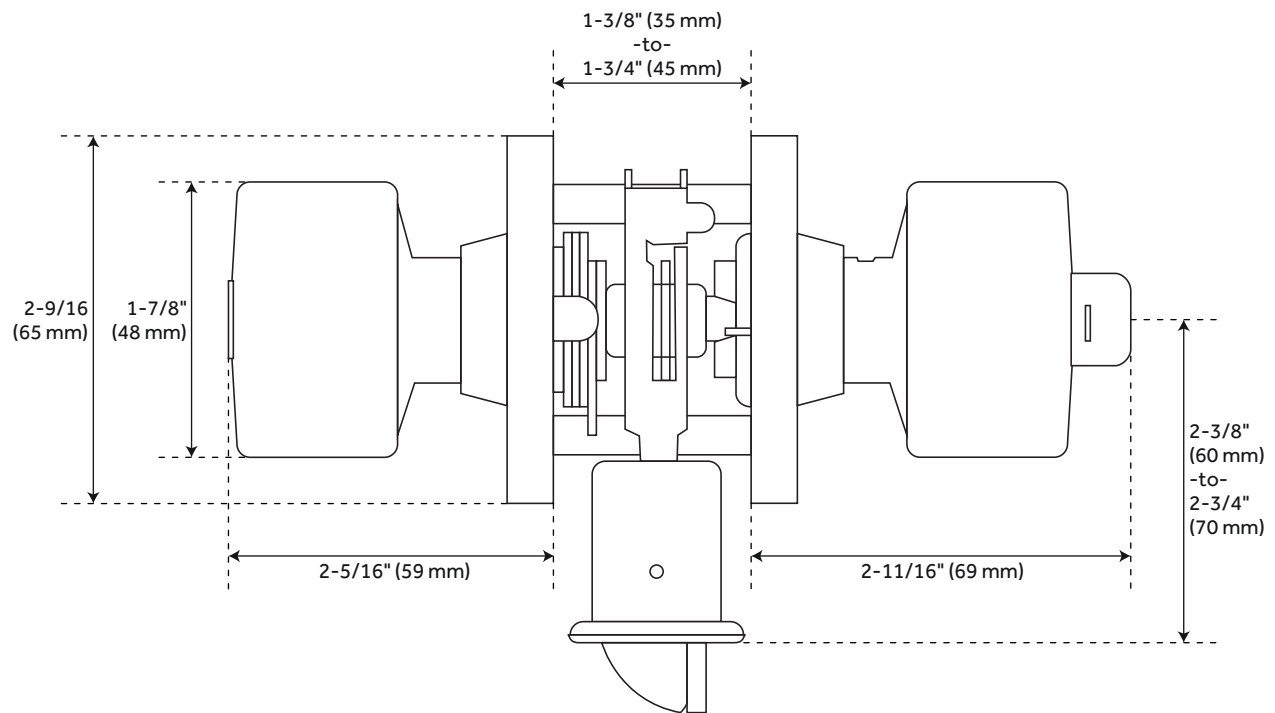

ISLEY ENTRANCE SET - ROUND ROSETTE - KNOB HANDLE

SKU: 951715-KE
Code: HLK0801

FEATURES

Design: Modern
Material: Zinc
Width: 2-9/16"
Height: 2-9/16"
Depth: 2-11/16"
Mounting Hardware Included: Yes
Mounting Hardware Concealed: No
Centers: 1-5/8"
Door Set Function: Entrance Lock
Mounts From: Front

REVISED 3/13/2023

ISLEY ENTRANCE SET - ROUND ROSETTE - KNOB HANDLE

SKU: 951715-KE
Code: HLK0801

ADDITIONAL FEATURES

- Reversible Handing.
- Adjustable Backset: 2-3/8" to 2-3/4".

REVISED 3/13/2023

ISLEY ENTRANCE SET - ROUND ROSETTE - KNOB HANDLE

SKU: 951715-KE

All dimensions and specifications are nominal and may vary. Use actual products for accuracy in critical situations.