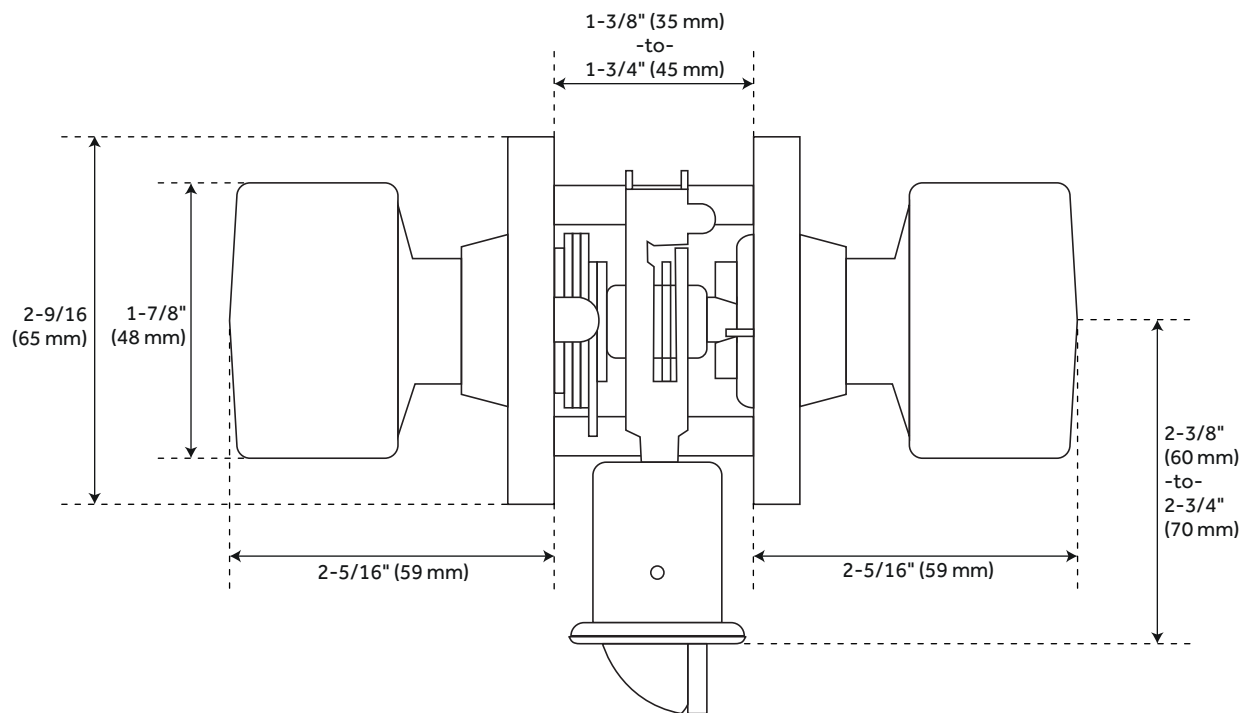

ISLEY PASSAGE DOOR SET - ROUND ROSETTE - KNOB HANDLE

SKU: 951715-PA
Code: HLK0804

FEATURES

Design: Modern
Material: Zinc
Width: 2-9/16"
Height: 2-9/16"
Depth: 2-5/16"
Mounting Hardware Included: Yes
Mounting Hardware Concealed: No
Centers: 1-5/8"
Door Set Function: Passage
Mounts From: Front

REVISED 3/13/2023

ISLEY PASSAGE DOOR SET - ROUND ROSETTE - KNOB HANDLE

SKU: 951715-PA
Code: HLK0804

ADDITIONAL FEATURES

- Reversible Handing.
- Adjustable Backset: 2-3/8" to 2-3/4".

REVISED 3/13/2023

ISLEY PASSAGE DOOR SET - ROUND ROSETTE - KNOB HANDLE

SKU: 951715-PA

All dimensions and specifications are nominal and may vary. Use actual products for accuracy in critical situations.