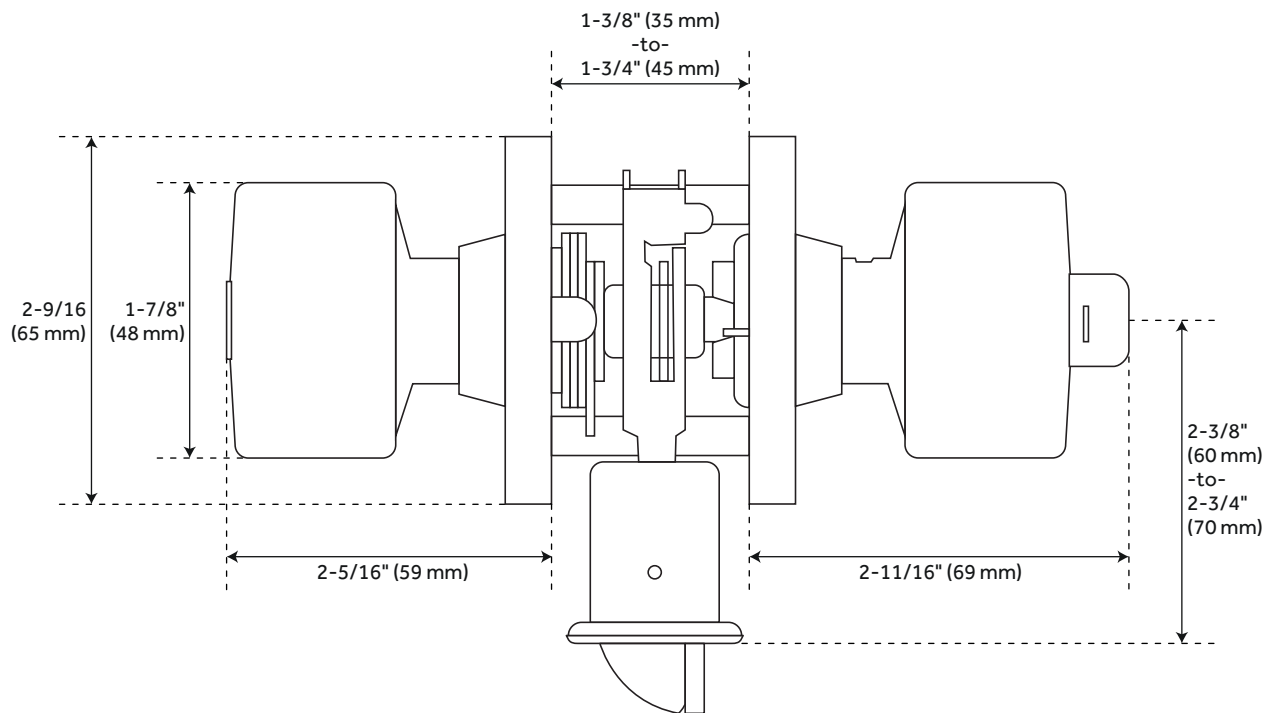

ISLEY PRIVACY DOOR SET - ROUND ROSETTE - KNOB HANDLE

SKU: 951715-PR
Code: HLK0803

FEATURES

Design: Modern
Material: Zinc
Width: 2-9/16"
Height: 2-9/16"
Depth: 2-11/16"
Mounting Hardware Included: Yes
Mounting Hardware Concealed: No
Centers: 1-5/8"
Door Set Function: Privacy
Mounts From: Front

REVISED 3/13/2023

ISLEY PRIVACY DOOR SET - ROUND ROSETTE - KNOB HANDLE

SKU: 951715-PR
Code: HLK0803

ADDITIONAL FEATURES

- Reversible Handing.
- Adjustable Backset: 2-3/8" to 2-3/4".

REVISED 3/13/2023

ISLEY PRIVACY DOOR SET - ROUND ROSETTE - KNOB HANDLE

SKU: 951715-PR

All dimensions and specifications are nominal and may vary. Use actual products for accuracy in critical situations.