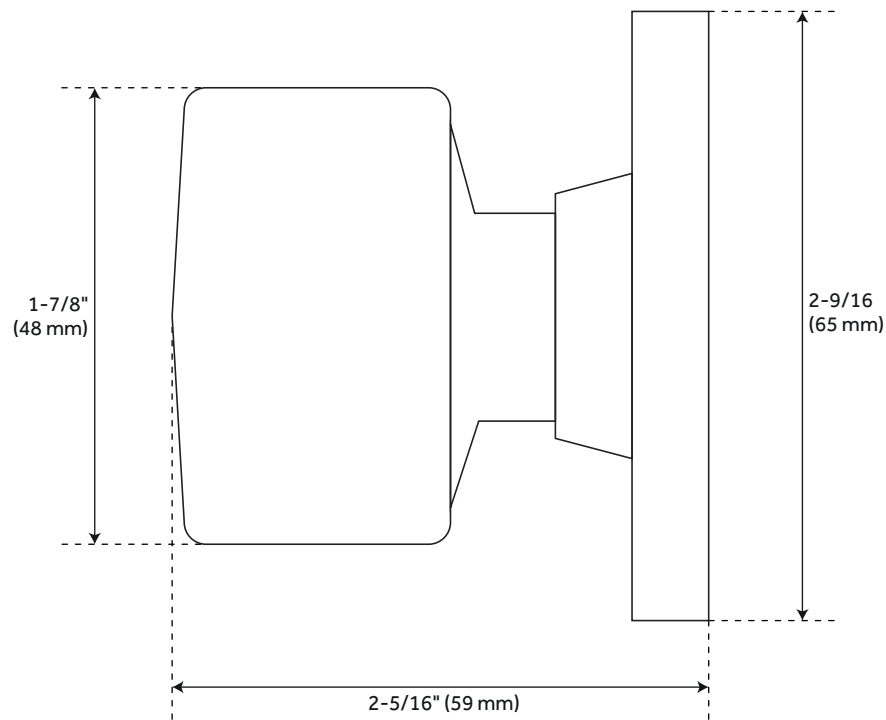

ADRIOT DUMMY DOOR HANDLE - SQUARE ROSETTE - KNOB HANDLE

SKU: 951716-DU

All dimensions and specifications are nominal and may vary. Use actual products for accuracy in critical situations.