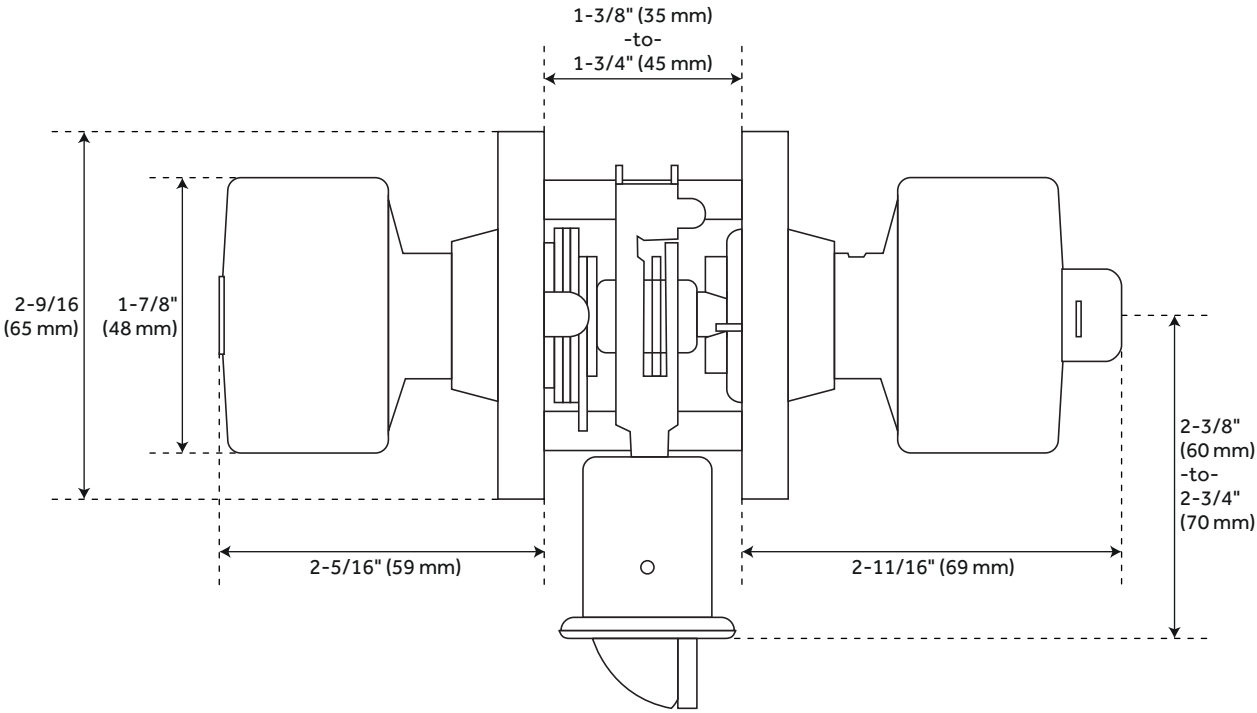

## FEATURES

Design: Modern  
Material: Zinc  
Width: 2-9/16"  
Height: 2-9/16"  
Depth: 2-11/16"  
Mounting Hardware Included: Yes  
Mounting Hardware Concealed: No  
Centers: 1-5/8"  
Door Set Function: Entrance Lock  
Mounts From: Front

# ADRIOT ENTRANCE SET - SQUARE ROSETTE - KNOB HANDLE

SKU: 951716-KE  
Code: HLK0901

## ADDITIONAL FEATURES

- Reversible Handing.
- Adjustable Backset: 2-3/8" to 2-3/4".
- Optional Deadbolt: 2-7/16" W x 2-7/16" H x 1-3/16" D

REVISED 3/13/2023

# ADRIOT ENTRANCE SET - SQUARE ROSETTE - KNOB HANDLE

SKU: 951716-KE

All dimensions and specifications are nominal and may vary. Use actual products for accuracy in critical situations.