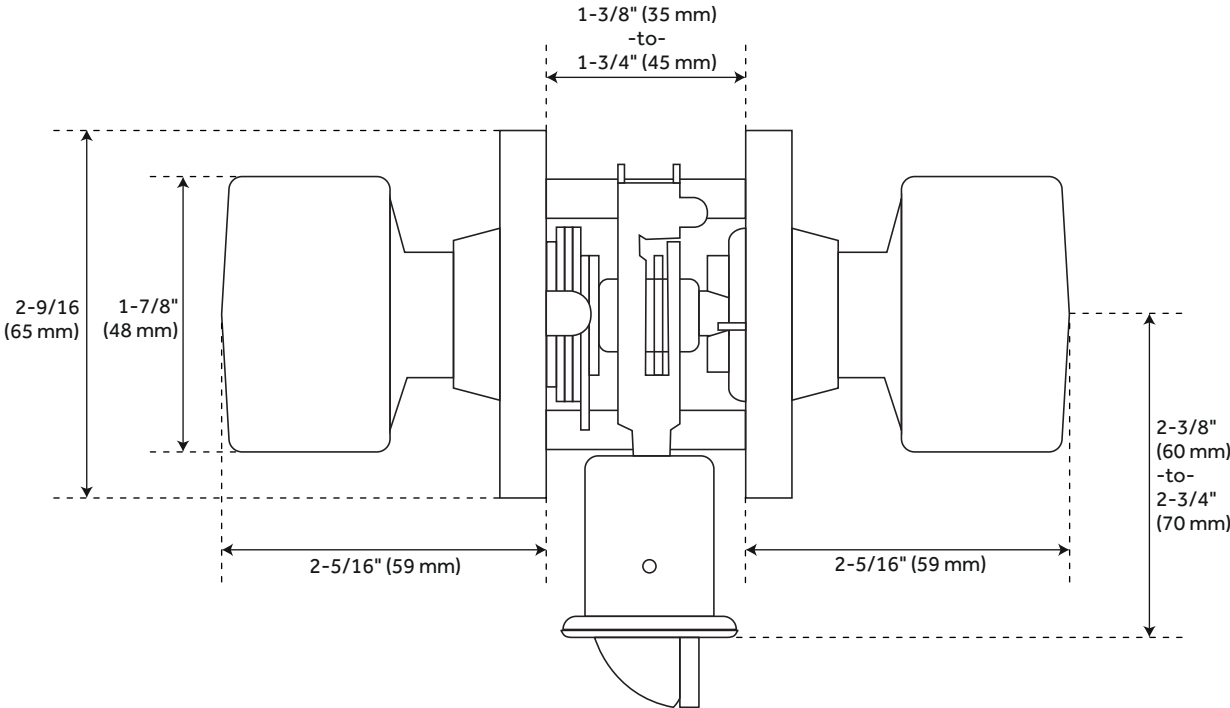

ADRIOT PASSAGE SET - SQUARE ROSETTE - KNOB HANDLE

SKU: 951716-PA

All dimensions and specifications are nominal and may vary. Use actual products for accuracy in critical situations.