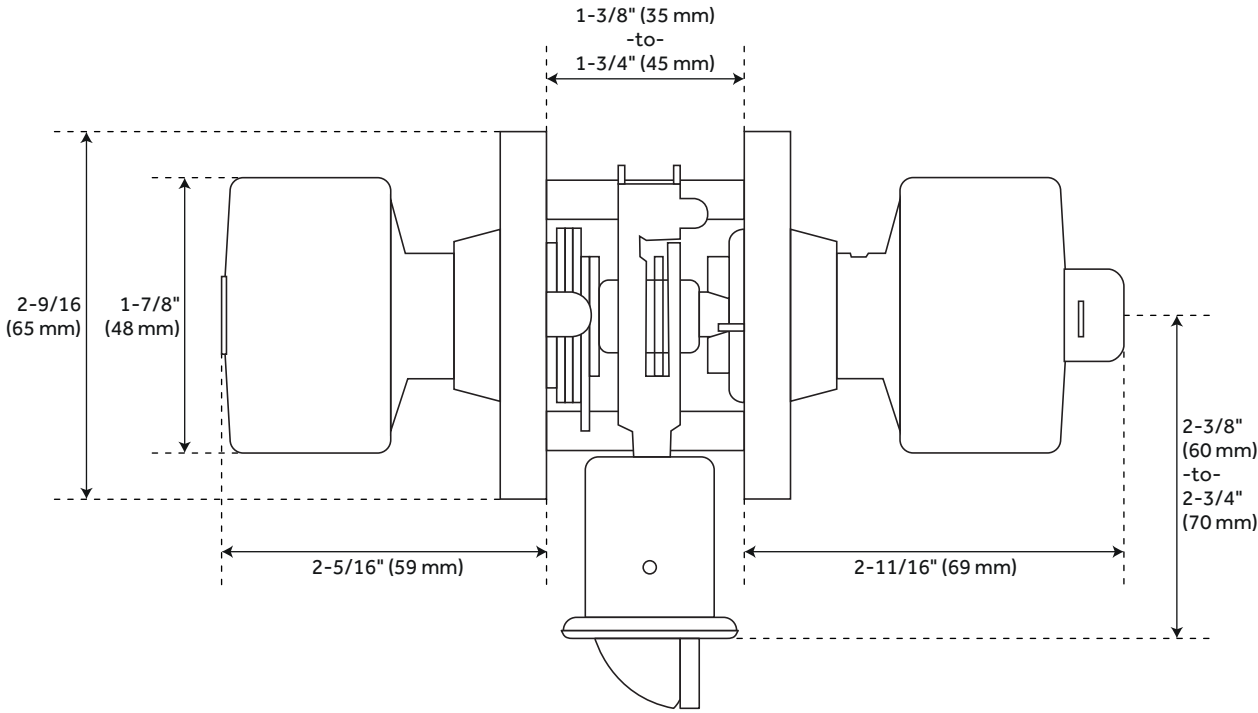

ADRIOT PRIVACY SET - SQUARE ROSETTE - KNOB HANDLES

SKU: 951716-PR
Code: HLK0903

FEATURES

Design: Modern
Material: Zinc
Width: 2-9/16"
Height: 2-9/16"
Depth: 2-11/16"
Mounting Hardware Included: Yes
Mounting Hardware Concealed: No
Centers: 1-5/8"
Door Set Function: Privacy
Mounts From: Front

REVISED 3/13/2023

ADRIOT PRIVACY SET - SQUARE ROSETTE - KNOB HANDLES

SKU: 951716-PR
Code: HLK0903

ADDITIONAL FEATURES

- Reversible Handing.
- Adjustable Backset: 2-3/8" to 2-3/4".

REVISED 3/13/2023

ADRIOT PRIVACY SET - SQUARE ROSETTE - KNOB HANDLE

SKU: 951716-PR

All dimensions and specifications are nominal and may vary. Use actual products for accuracy in critical situations.