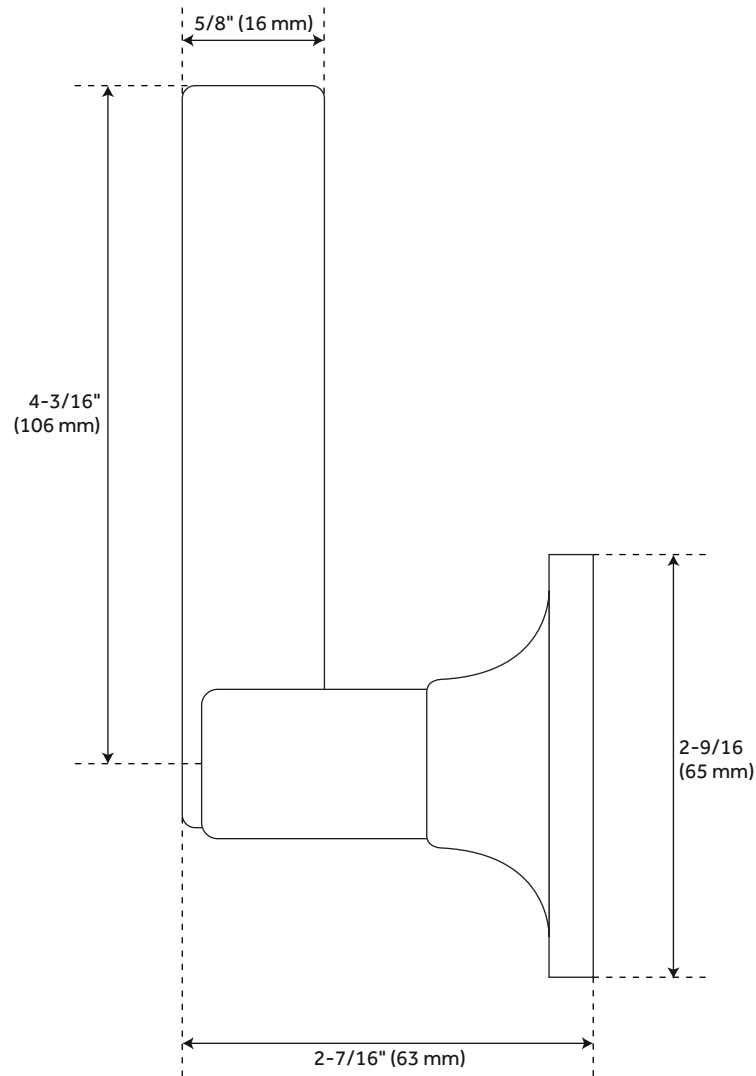

## FEATURES

Design: Modern  
Material: Zinc  
Width: 5-1/2"  
Height: 2-9/16"  
Depth: 2-5/16"  
Mounting Hardware Included: Yes  
Mounting Hardware Concealed: No  
Centers: 1-5/8"  
Door Set Function: Dummy  
Mounts From: Front  
Backset: None

# IRONTO DUMMY DOOR HANDLE - ROUND ROSETTE - LEVER HANDLE

---

SKU: 951717-DU

Code: HLK1305

# IRONTO DUMMY DOOR HANDLE - ROUND ROSETTE - LEVER HANDLE

SKU: 951717-DU

All dimensions and specifications are nominal and may vary. Use actual products for accuracy in critical situations.