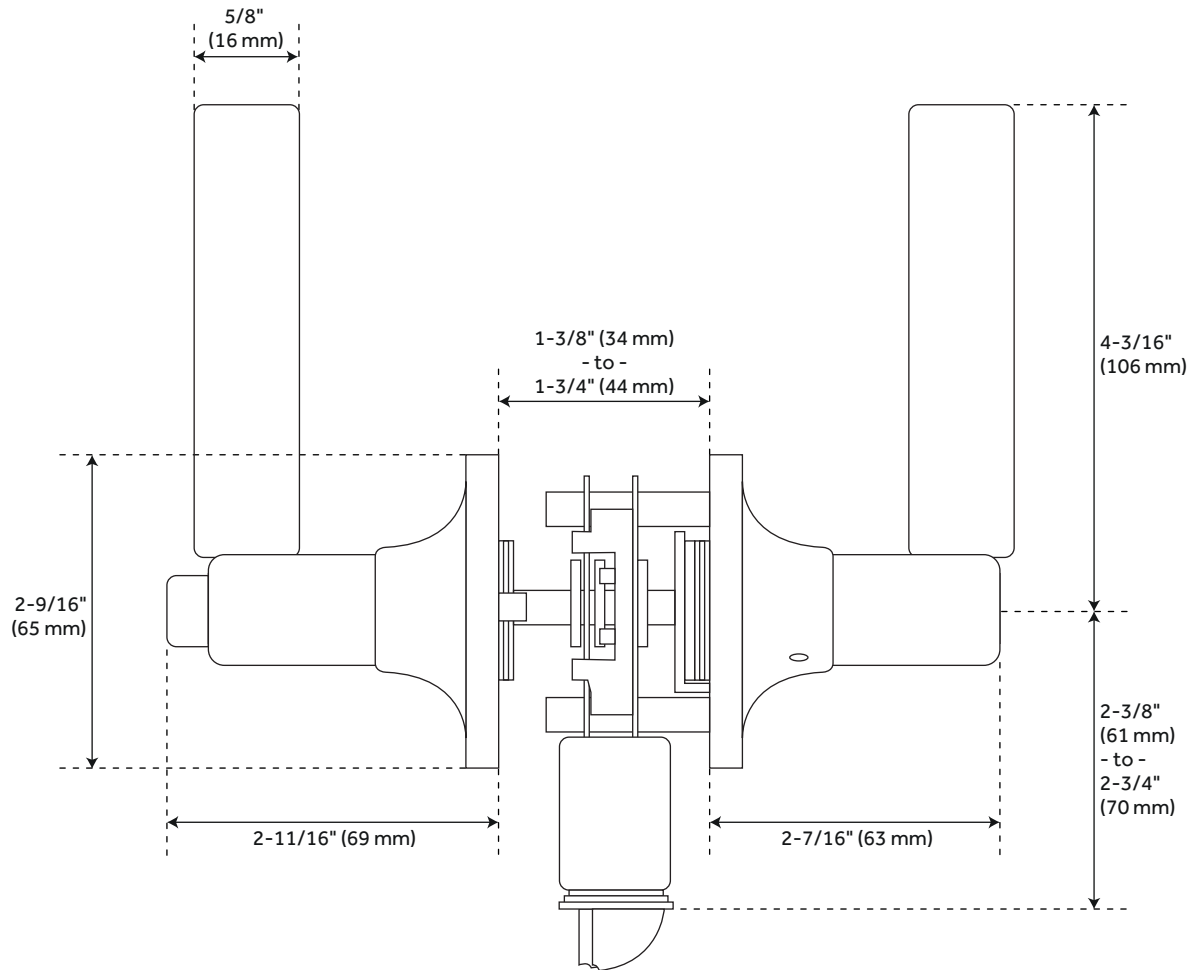

## FEATURES

Design: Modern  
Material: Zinc  
Width: 5-1/2"  
Height: 2-9/16"  
Depth: 2-11/16"  
Mounting Hardware Included: Yes  
Mounting Hardware Concealed: No  
Centers: 1-5/8"  
Door Set Function: Entrance Lock  
Mounts From: Front

# IRONTO ENTRANCE SET - ROUND ROSETTE - LEVER HANDLE

---

SKU: 951717-KE

Code: HLK1301

## ADDITIONAL FEATURES

- Reversible Handing.
- Adjustable Backset: 2-3/8" to 2-3/4".

REVISED 3/13/2023

# IRONTO ENTRANCE SET - ROUND ROSETTE - LEVER HANDLE

SKU: 951717-KE

All dimensions and specifications are nominal and may vary. Use actual products for accuracy in critical situations.