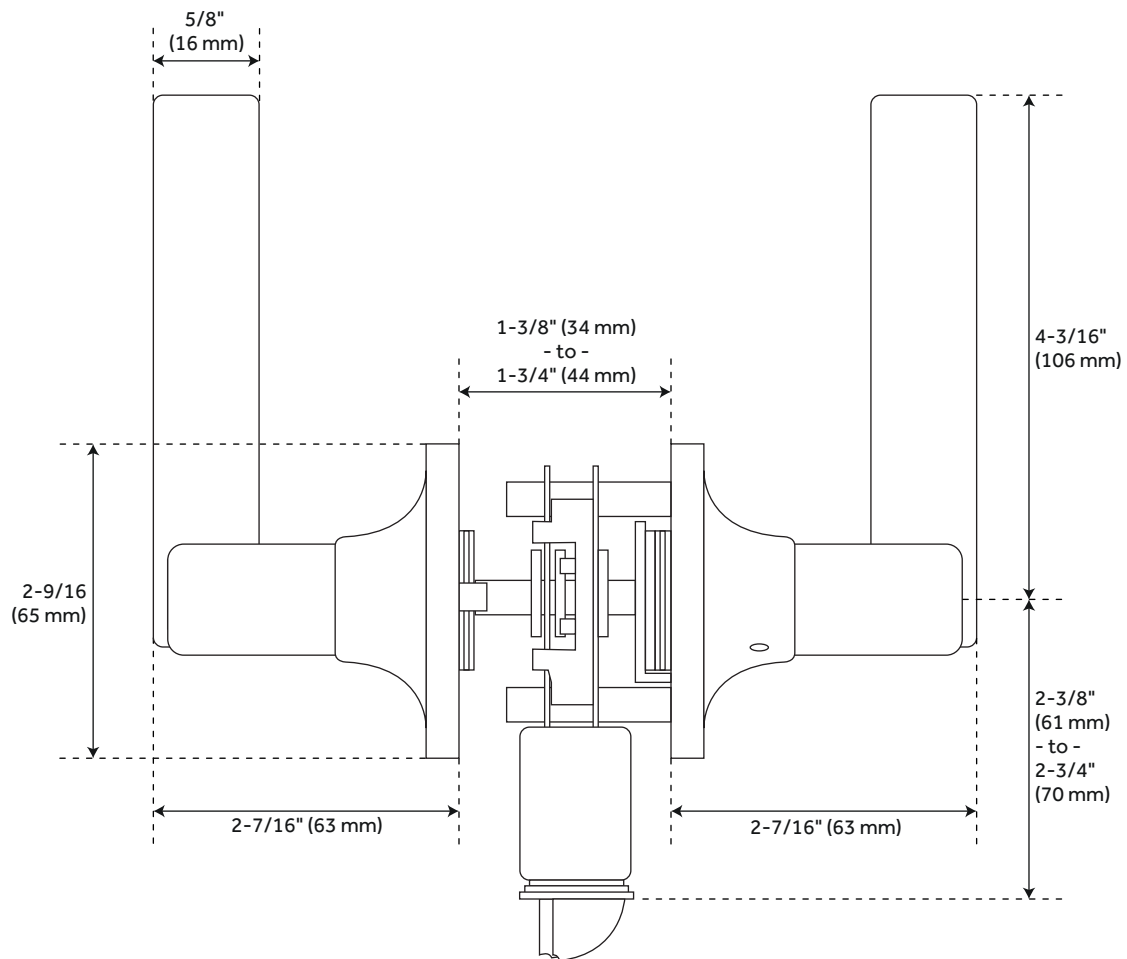

IRONTO PASSAGE SET - ROUND ROSETTE - LEVER HANDLE

SKU: 951717-PA
Code: HLK1304

FEATURES

Design: Modern
Material: Zinc
Width: 5-1/2"
Height: 2-9/16"
Depth: 2-7/16"
Mounting Hardware Included: Yes
Mounting Hardware Concealed: No
Centers: 1-5/8"
Door Set Function: Passage
Mounts From: Front

REVISED 3/13/2023

IRONTO PASSAGE SET - ROUND ROSETTE - LEVER HANDLE

SKU: 951717-PA

Code: HLK1304

ADDITIONAL FEATURES

- Reversible Handing.
- Adjustable Backset: 2-3/8" to 2-3/4".

REVISED 3/13/2023

IRONTO PASSAGE SET - ROUND ROSETTE - LEVER HANDLE

SKU: 951717-PA

All dimensions and specifications are nominal and may vary. Use actual products for accuracy in critical situations.