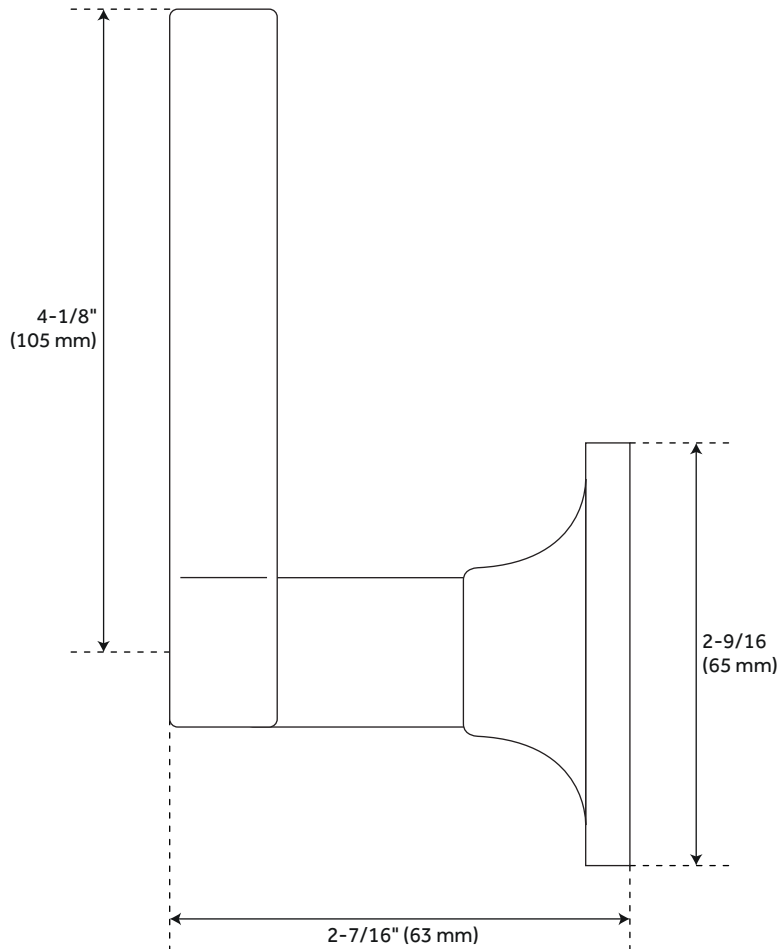

SEDALIA DUMMY DOOR HANDLE - ROUND ROSETTE - SCROLL LEVER HANDLE

SKU: 951718-DU

Code: HLK1406, HLK1407

FEATURES

Design: Traditional

Material: Zinc

Width: 5-3/8"

Height: 2-9/16"

Depth: 2-7/16"

Mounting Hardware Included: Yes

Mounting Hardware Concealed: No

Centers: 1-5/8"

Door Set Function: Dummy

Mounts From: Front

Backset: None

DUMMY LEVER - RIGHT HAND

REVISED 3/15/2023

SEDALIA DUMMY DOOR HANDLE - ROUND ROSETTE - SCROLL LEVER HANDLE

SKU: 951718-DU

Code: HLK1406, HLK1407

DUMMY LEVER - RIGHT HAND

ADDITIONAL FEATURES

- Choose left or right handing.

REVISED 3/15/2023

SEDALIA DUMMY DOOR HANDLE - ROUND ROSETTE - SCROLL LEVER HANDLE

SKU: 951718-DU

All dimensions and specifications are nominal and may vary. Use actual products for accuracy in critical situations.