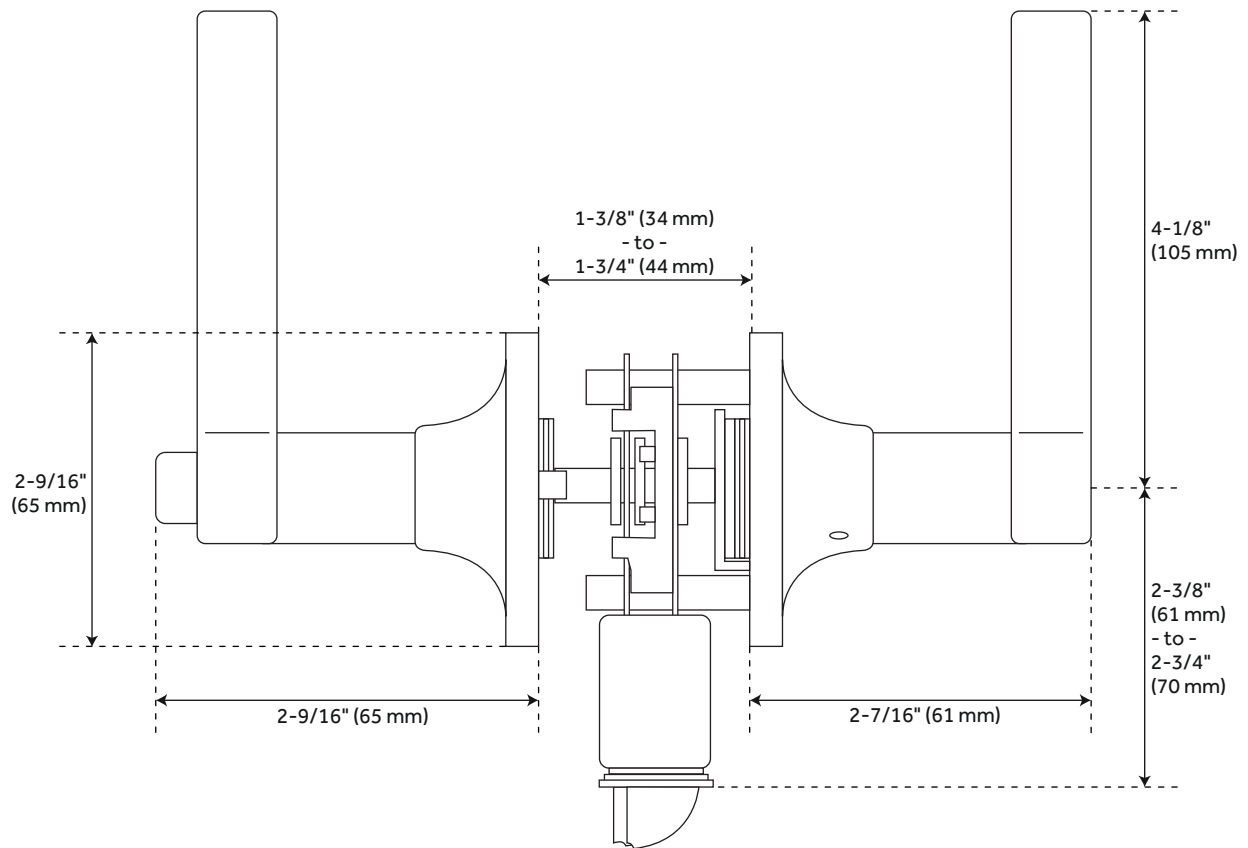

SEDALIA ENTRANCE SET - ROUND ROSETTE - SCROLL LEVER HANDLE

SKU: 951718-KE
Code: HLK1401

FEATURES

Design: Traditional
Material: Zinc
Width: 5-3/8"
Height: 2-9/16"
Depth: 2-9/16"
Mounting Hardware Included: Yes
Mounting Hardware Concealed: No
Centers: 1-5/8"
Door Set Function: Entrance Lock
Mounts From: Front

REVISED 3/15/2023

SEDALIA ENTRANCE SET - ROUND ROSETTE - SCROLL LEVER HANDLE

SKU: 951718-KE

Code: HLK1401

ADDITIONAL FEATURES

- Reversible Handing.
- Adjustable Backset: 2-3/8" to 2-3/4".
- Optional Deadbolt: 2-7/16" W x 2-7/16" H x 1-3/16" D.

REVISED 3/15/2023

SEDALIA ENTRANCE SET - ROUND ROSETTE - SCROLL LEVER HANDLE

SKU: 951718-KE

All dimensions and specifications are nominal and may vary. Use actual products for accuracy in critical situations.