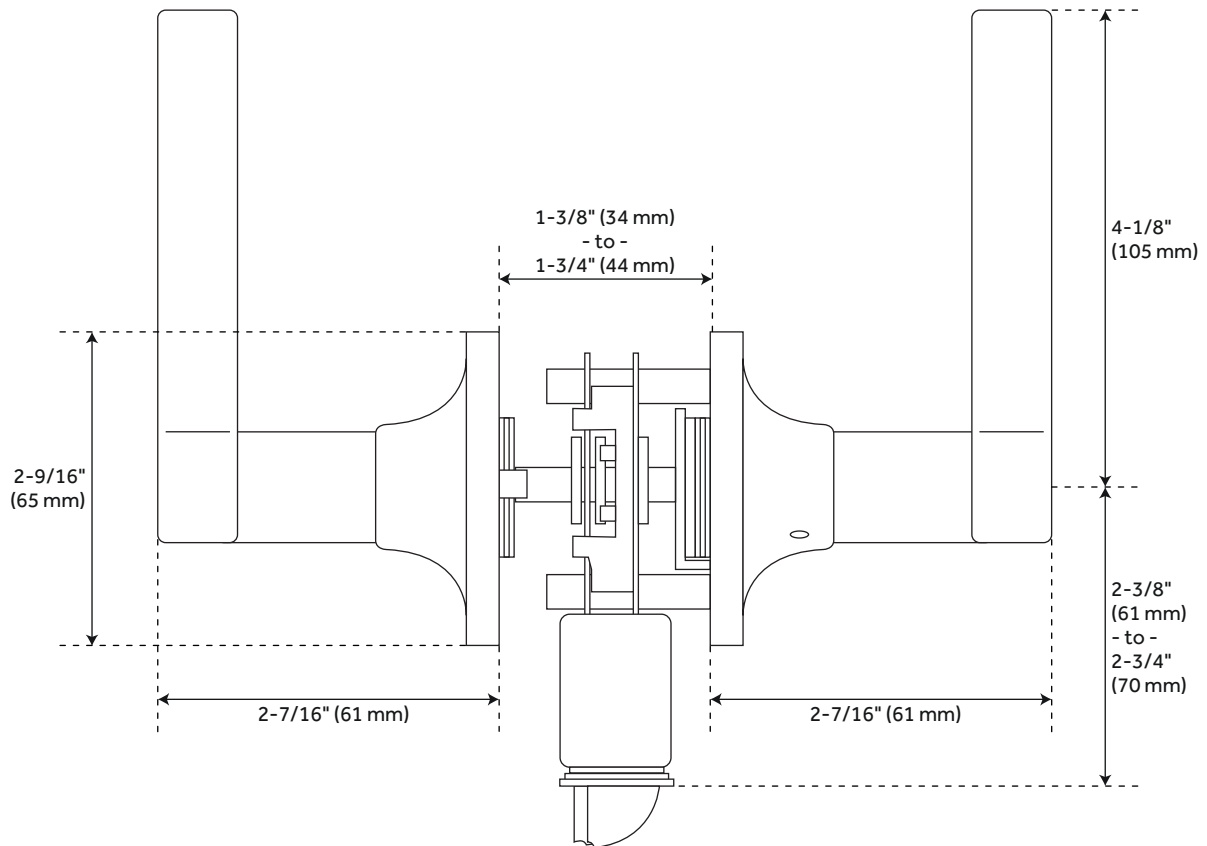

SEDALIA PASSAGE SET - ROUND ROSETTE - SCROLL LEVER HANDLE

SKU: 951718-PA
Code: HLK1404

FEATURES

Design: Traditional
Material: Zinc
Width: 5-3/8"
Height: 2-9/16"
Depth: 2-7/16"
Mounting Hardware Included: Yes
Mounting Hardware Concealed: No
Centers: 1-5/8"
Door Set Function: Passage
Mounts From: Front

REVISED 3/15/2023

SEDALIA PASSAGE SET - ROUND ROSETTE - SCROLL LEVER HANDLE

SKU: 951718-PA

Code: HLK1404

ADDITIONAL FEATURES

- Reversible Handing.
- Adjustable Backset: 2-3/8" to 2-3/4".

REVISED 3/15/2023

SEDALIA PASSAGE SET - ROUND ROSETTE - SCROLL LEVER HANDLE

SKU: 951718-PA

All dimensions and specifications are nominal and may vary. Use actual products for accuracy in critical situations.