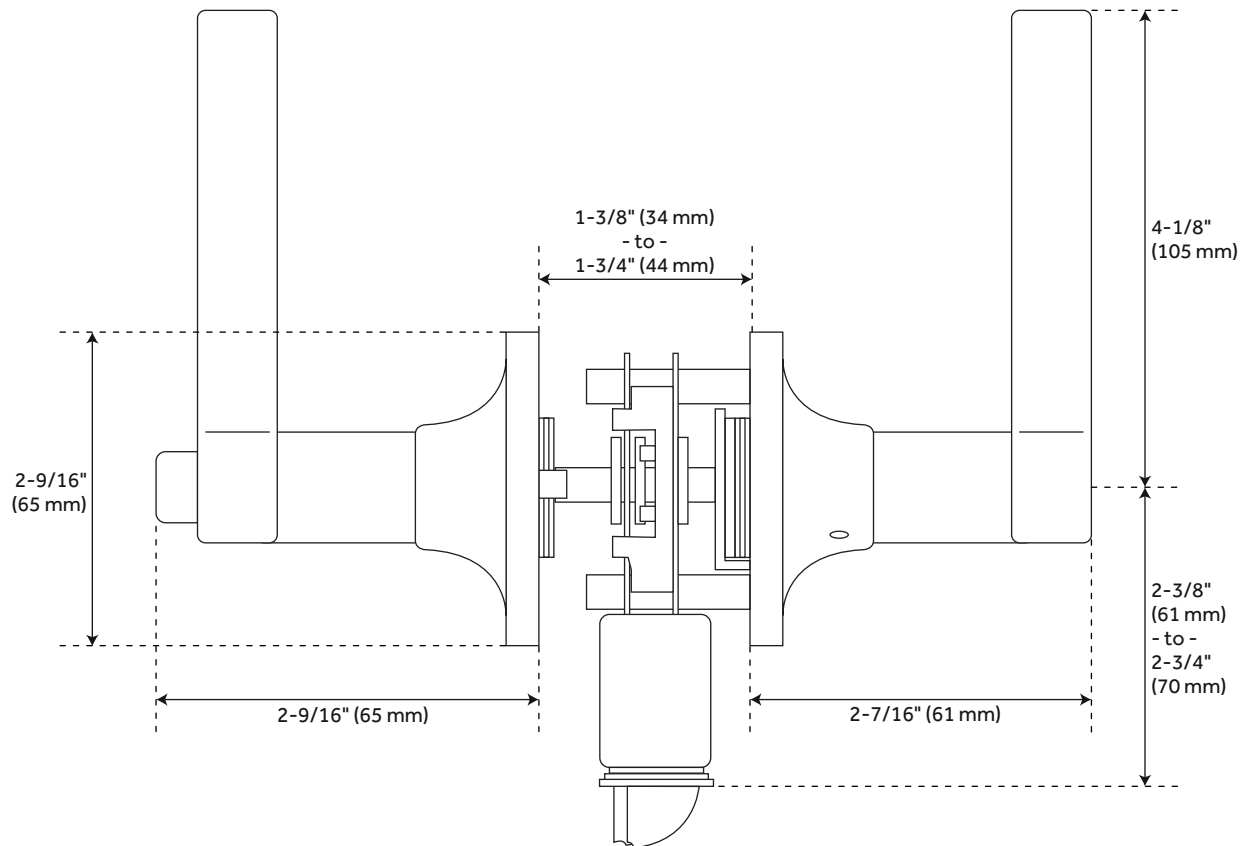

SEDALIA PRIVACY SET - ROUND ROSETTE - SCROLL LEVER HANDLE

SKU: 951718-PR
Code: HLK1403

FEATURES

Design: Traditional
Material: Zinc
Width: 5-3/8"
Height: 2-9/16"
Depth: 2-9/16"
Mounting Hardware Included: Yes
Mounting Hardware Concealed: No
Centers: 1-5/8"
Door Set Function: Privacy
Mounts From: Front

REVISED 3/15/2023

SEDALIA PRIVACY SET - ROUND ROSETTE - SCROLL LEVER HANDLE

SKU: 951718-PR

Code: HLK1403

ADDITIONAL FEATURES

- Reversible Handing.
- Adjustable Backset: 2-3/8" to 2-3/4".

REVISED 3/15/2023

SEDALIA PRIVACY SET - ROUND ROSETTE - SCROLL LEVER HANDLE

SKU: 951718-PR

All dimensions and specifications are nominal and may vary. Use actual products for accuracy in critical situations.