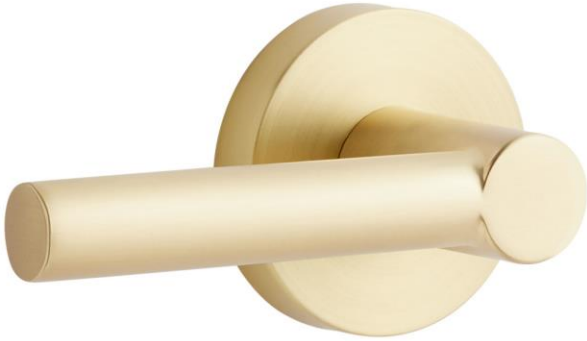

EWING DUMMY DOOR HANDLE - ROUND ROSETTE - ROUND ROD LEVER HANDLE

SKU: 951719-DU
Code: HLK2105

FEATURES

Design: Modern
Material: Zinc
Width: 5-3/8"
Height: 2-9/16"
Depth: 2-7/16"
Mounting Hardware Included: Yes
Mounting Hardware Concealed: No
Centers: 1-5/8"
Door Set Function: Dummy
Mounts From: Front
Backset: None

REVISED 3/13/2023

EWING DUMMY DOOR HANDLE - ROUND ROSETTE - ROUND ROD LEVER HANDLE

SKU: 951719-DU
Code: HLK2105

ADDITIONAL FEATURES

- Reversible Handing.
- Trim Guard included for increased durability and safety.

REVISED 3/13/2023

EWING DUMMY DOOR HANDLE - ROUND ROSETTE - ROUND ROD LEVER HANDLE

SKU: 951719-DU

All dimensions and specifications are nominal and may vary. Use actual products for accuracy in critical situations.