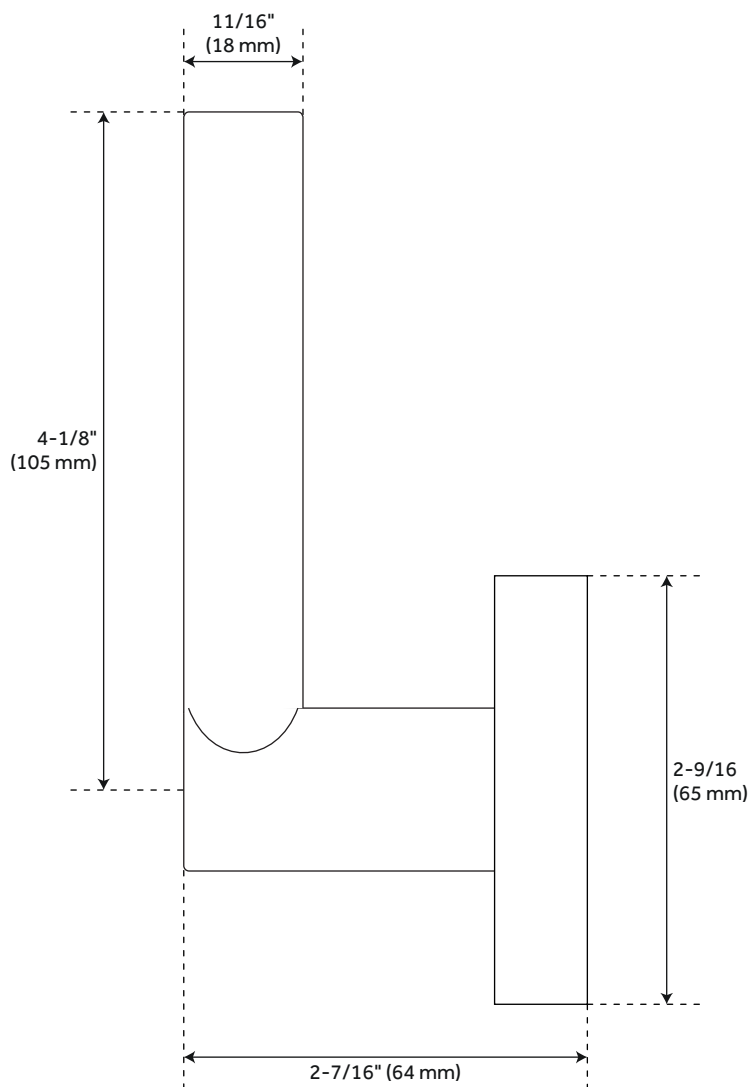

EWING DUMMY DOOR HANDLE - ROUND ROSETTE - ROUND ROD LEVER HANDLE

SKU: 951719-DU
Code: HLK2105

FEATURES

Design: Modern
Material: Zinc
Width: 5-3/8"
Height: 2-9/16"
Depth: 2-7/16"
Mounting Hardware Included: Yes
Mounting Hardware Concealed: No
Centers: 1-5/8"
Door Set Function: Dummy
Mounts From: Front
Backset: None

REVISED 3/13/2023

EWING DUMMY DOOR HANDLE - ROUND ROSETTE - ROUND ROD LEVER HANDLE

SKU: 951719-DU
Code: HLK2105

ADDITIONAL FEATURES

- Reversible Handing.
- Trim Guard included for increased durability and safety.

REVISED 3/13/2023

EWING DUMMY DOOR HANDLE - ROUND ROSETTE - ROUND ROD LEVER HANDLE

SKU: 951719-DU

All dimensions and specifications are nominal and may vary. Use actual products for accuracy in critical situations.