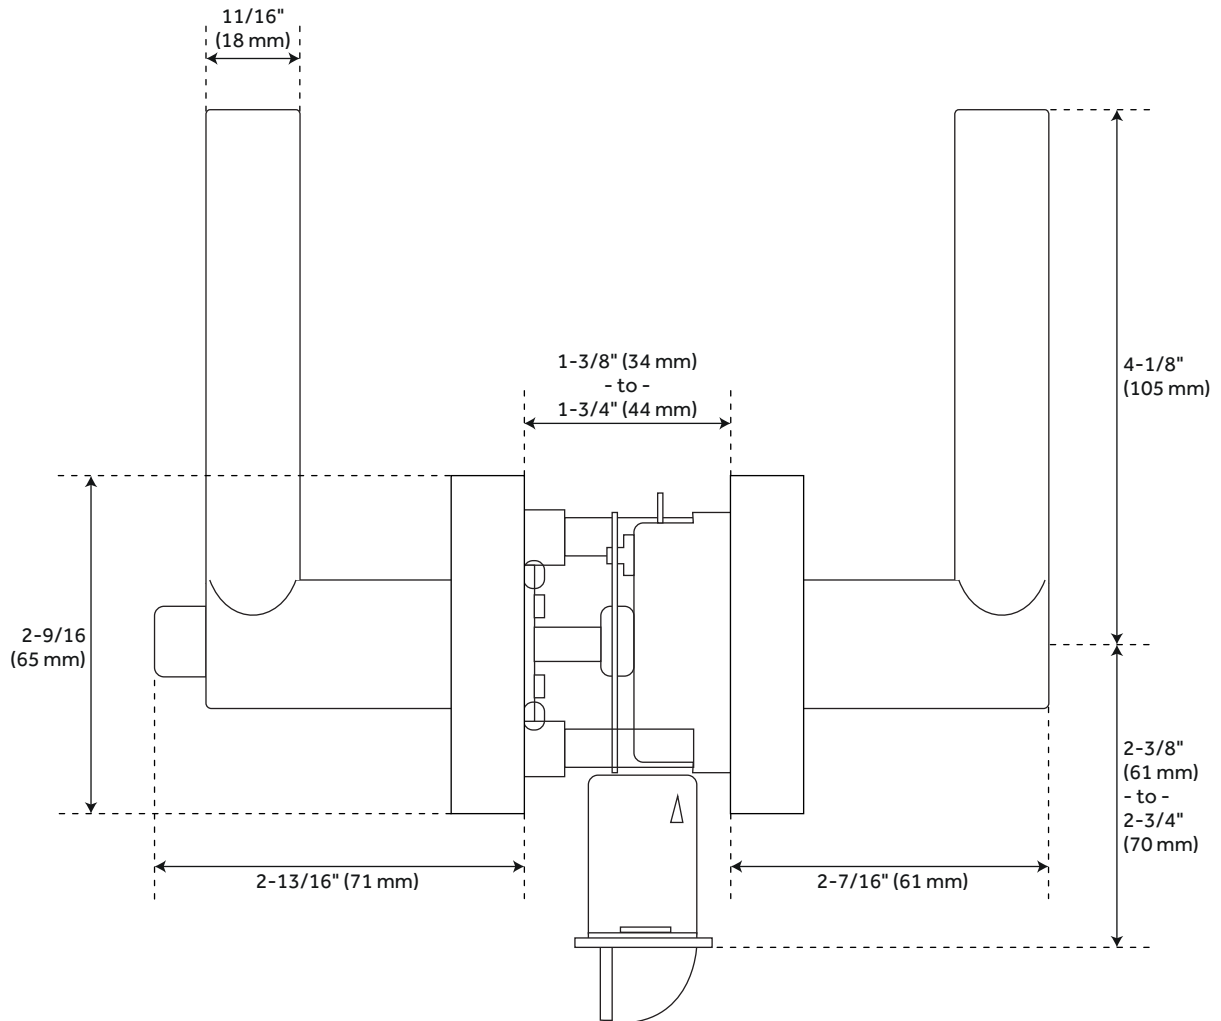

EWING ENTRANCE SET - ROUND ROSETTE - ROUND ROD LEVER HANDLE

SKU: 951719-KE
Code: HLK2101

FEATURES

Design: Modern
Material: Zinc
Width: 5-3/8"
Height: 2-9/16"
Depth: 2-13/16"
Mounting Hardware Included: Yes
Mounting Hardware Concealed: No
Centers: 1-5/8"
Door Set Function: Entrance Lock
Mounts From: Front

REVISED 3/15/2023

EWING ENTRANCE SET - ROUND ROSETTE - ROUND ROD LEVER HANDLE

SKU: 951719-KE
Code: HLK2101

ADDITIONAL FEATURES

- Reversible Handing.
- Adjustable Backset: 2-3/8" to 2-3/4".
- Optional Deadbolt: 2-9/16" W x 2-9/16" H x 1-1/16" D

REVISED 3/15/2023

EWING ENTRANCE SET - ROUND ROSETTE - ROUND ROD LEVER HANDLE

SKU: 951719-KE

All dimensions and specifications are nominal and may vary. Use actual products for accuracy in critical situations.