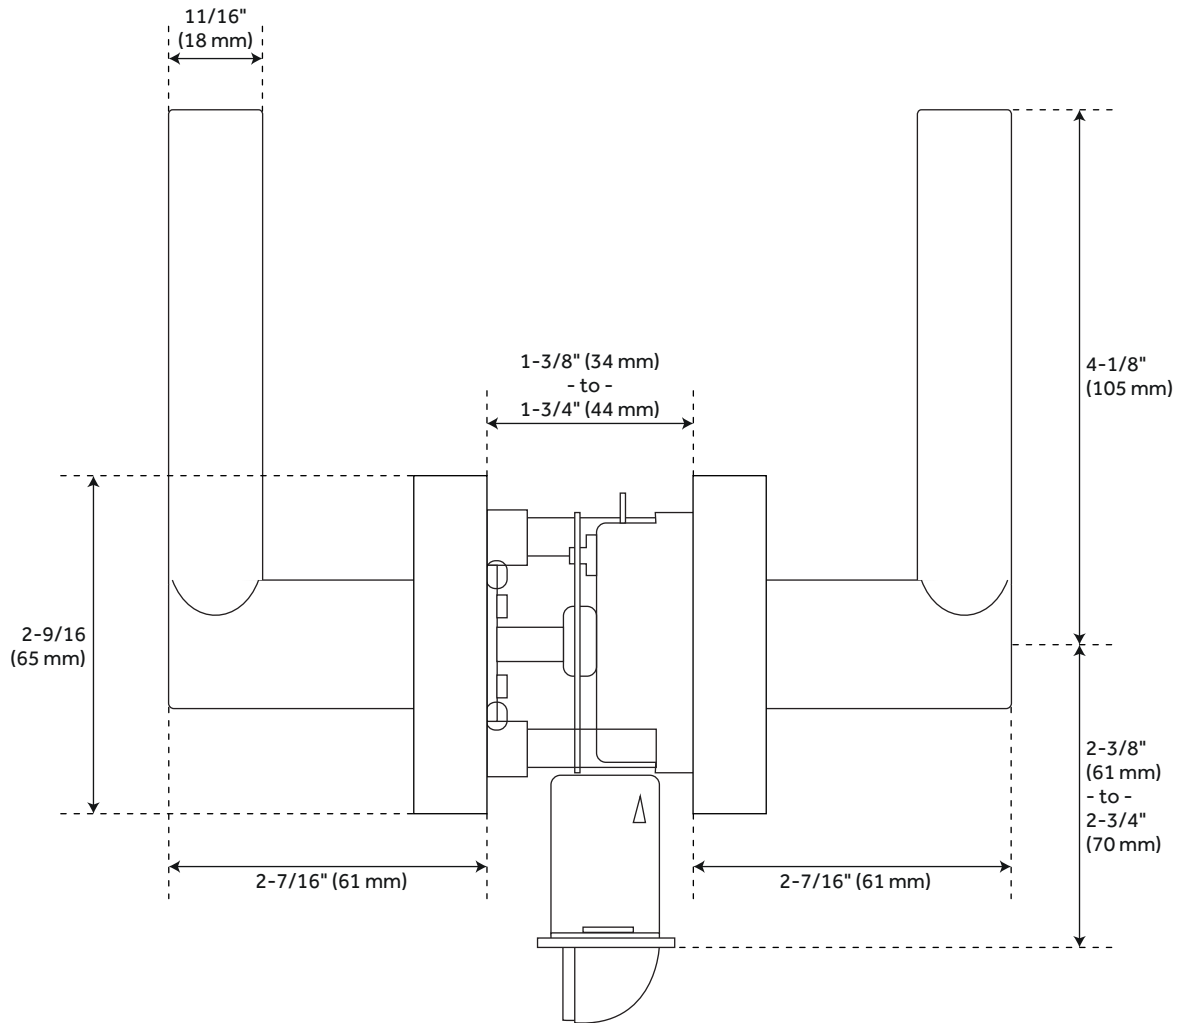

## FEATURES

Design: Modern  
Material: Zinc  
Width: 5-3/8"  
Height: 2-9/16"  
Depth: 2-7/16"  
Mounting Hardware Included: Yes  
Mounting Hardware Concealed: No  
Centers: 1-5/8"  
Door Set Function: Passage  
Mounts From: Front

# EWING PASSAGE SET - ROUND ROSETTE - ROUND ROD LEVER HANDLE

---

SKU: 951719-PA

Code: HLK2104

## ADDITIONAL FEATURES

- Reversible Handing.
- Adjustable Backset: 2-3/8" to 2-3/4".
- Trim Guard included for increased durability and safety.

REVISED 3/13/2023

# EWING PASSAGE SET - ROUND ROSETTE - ROUND ROD LEVER HANDLE

SKU: 951719-PA

All dimensions and specifications are nominal and may vary. Use actual products for accuracy in critical situations.