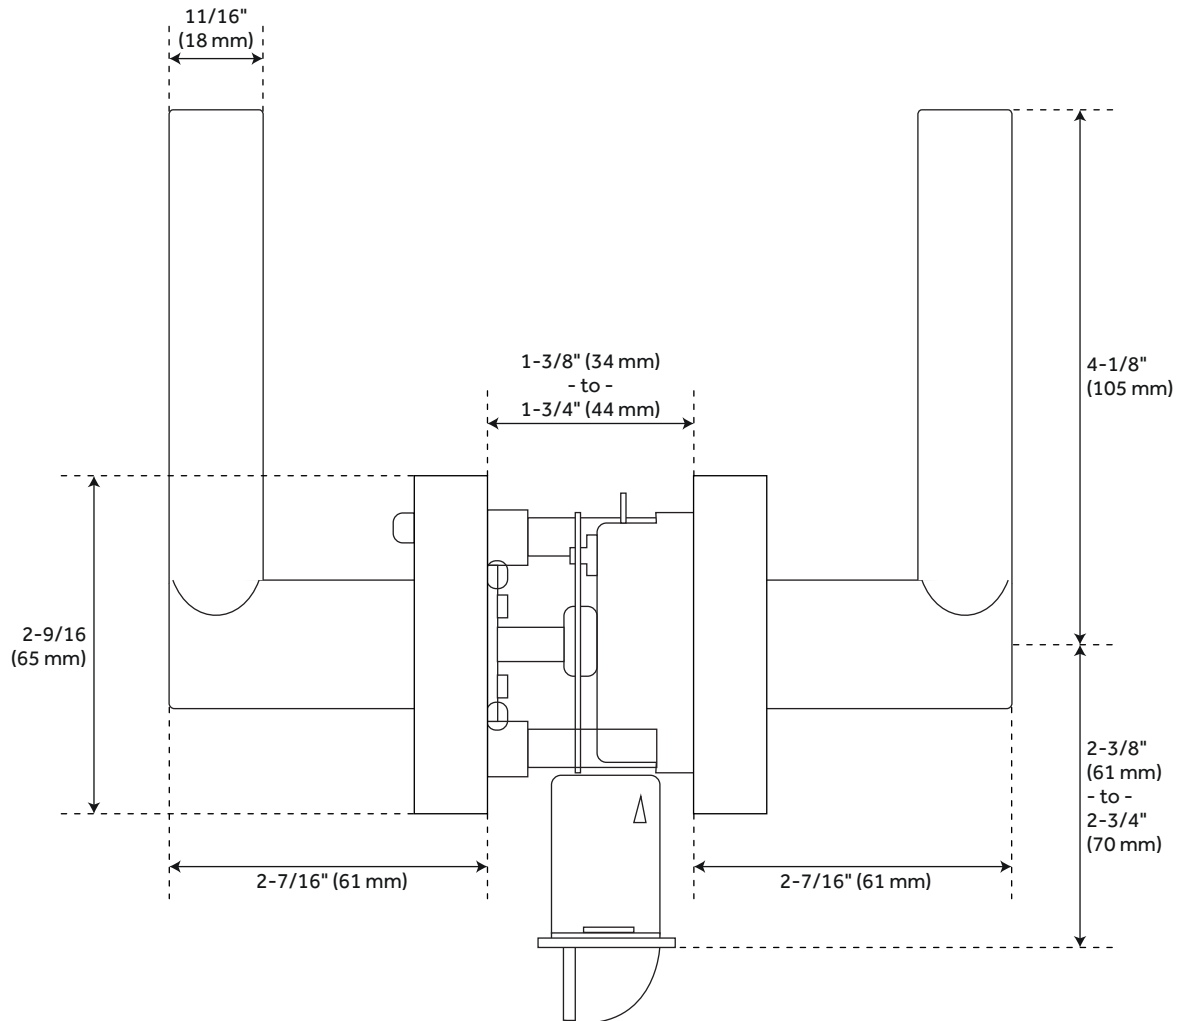

EWING PRIVACY SET - ROUND ROSETTE - ROUND ROD LEVER HANDLE

SKU: 951719-PR
Code: HLK2103

FEATURES

Design: Modern
Material: Zinc
Width: 5-3/8"
Height: 2-9/16"
Depth: 2-7/16"
Mounting Hardware Included: Yes
Mounting Hardware Concealed: No
Centers: 1-5/8"
Door Set Function: Privacy
Mounts From: Front

REVISED 3/13/2023

EWING PRIVACY SET - ROUND ROSETTE - ROUND ROD LEVER HANDLE

SKU: 951719-PR

Code: HLK2103

ADDITIONAL FEATURES

- Reversible Handing.
- Adjustable Backset: 2-3/8" to 2-3/4".

REVISED 3/13/2023

EWING PRIVACY SET - ROUND ROSETTE - ROUND ROD LEVER HANDLE

SKU: 951719-PR

All dimensions and specifications are nominal and may vary. Use actual products for accuracy in critical situations.