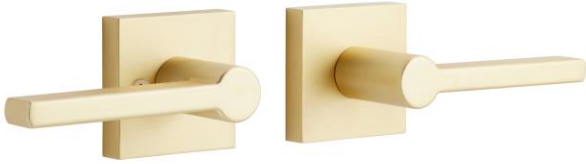

# MABRY PASSAGE SET - LEVER HANDLES

SKU: 951720-PA

Code: HLK2204

## FEATURES

Design: Modern

Material: Zinc

Width: 5-1/2"

Height: 2-9/16"

Depth: 2-7/16"

Mounting Hardware Included: Yes

Mounting Hardware Concealed: No

Centers: 1-5/8"

Door Set Function: Passage

Mounts From: Front

REVISED 3/13/2023

## ADDITIONAL FEATURES

- Reversible Handing.
- Adjustable Backset: 2-3/8" to 2-3/4".
- Trim Guard included for increased durability and safety.

REVISED 3/13/2023