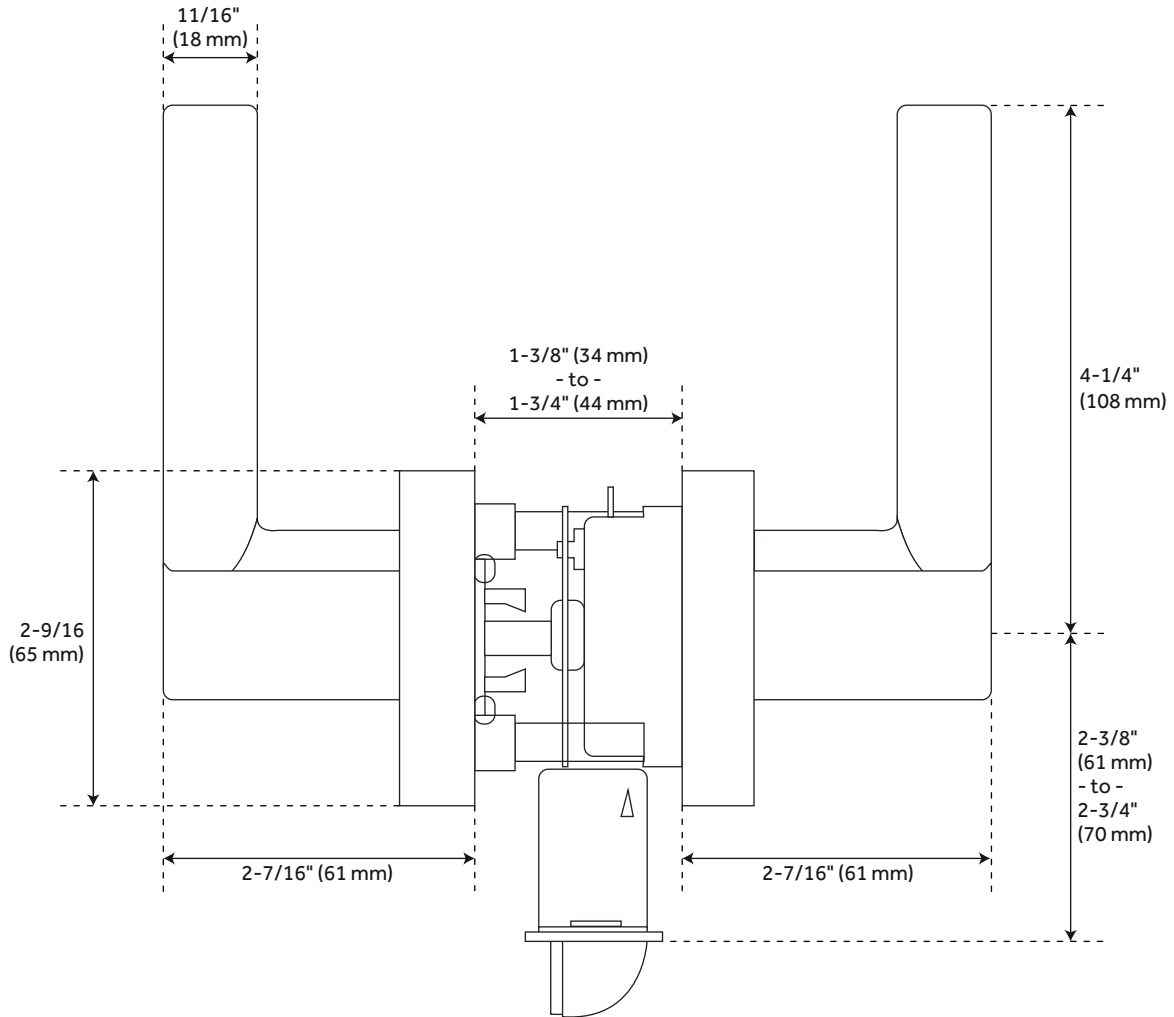

MABRY PASSAGE SET - LEVER HANDLE

SKU: 951720-PA

All dimensions and specifications are nominal and may vary. Use actual products for accuracy in critical situations.