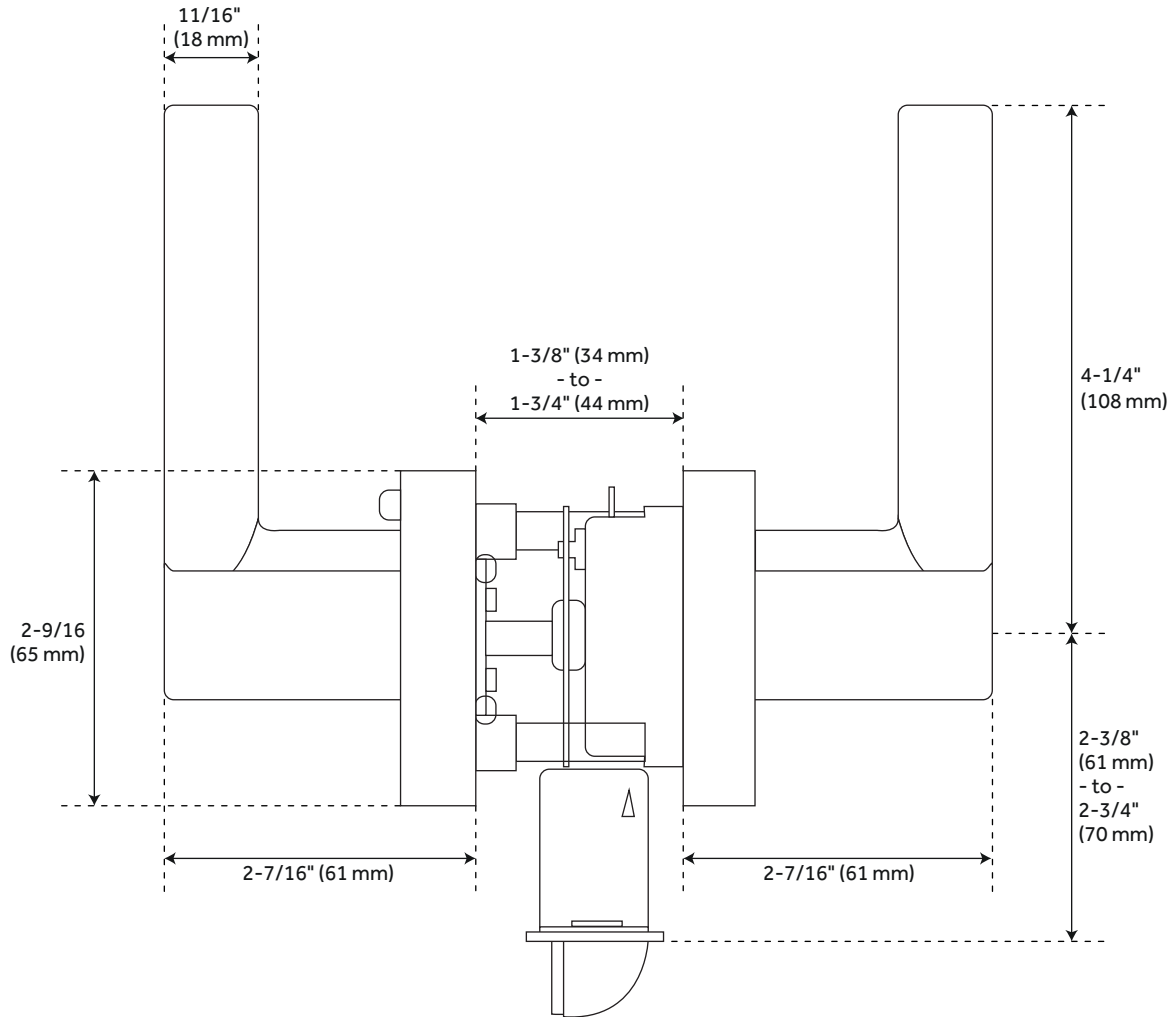

MABRY PRIVACY SET - LEVER HANDLES

SKU: 951720-PR

Code: HLK2203

FEATURES

Design: Modern

Material: Zinc

Width: 5-1/2"

Height: 2-9/16"

Depth: 2-7/16"

Mounting Hardware Included: Yes

Mounting Hardware Concealed: No

Centers: 1-5/8"

Door Set Function: Privacy

Mounts From: Front

REVISED 3/13/2023

MABRY PRIVACY SET - LEVER HANDLES

SKU: 951720-PR

Code: HLK2203

ADDITIONAL FEATURES

- Reversible Handing.
- Adjustable Backset: 2-3/8" to 2-3/4".
- Trim Guard included for increased durability and safety.

REVISED 3/13/2023

MABRY PRIVACY SET - LEVER HANDLE

SKU: 951720-PR

All dimensions and specifications are nominal and may vary. Use actual products for accuracy in critical situations.