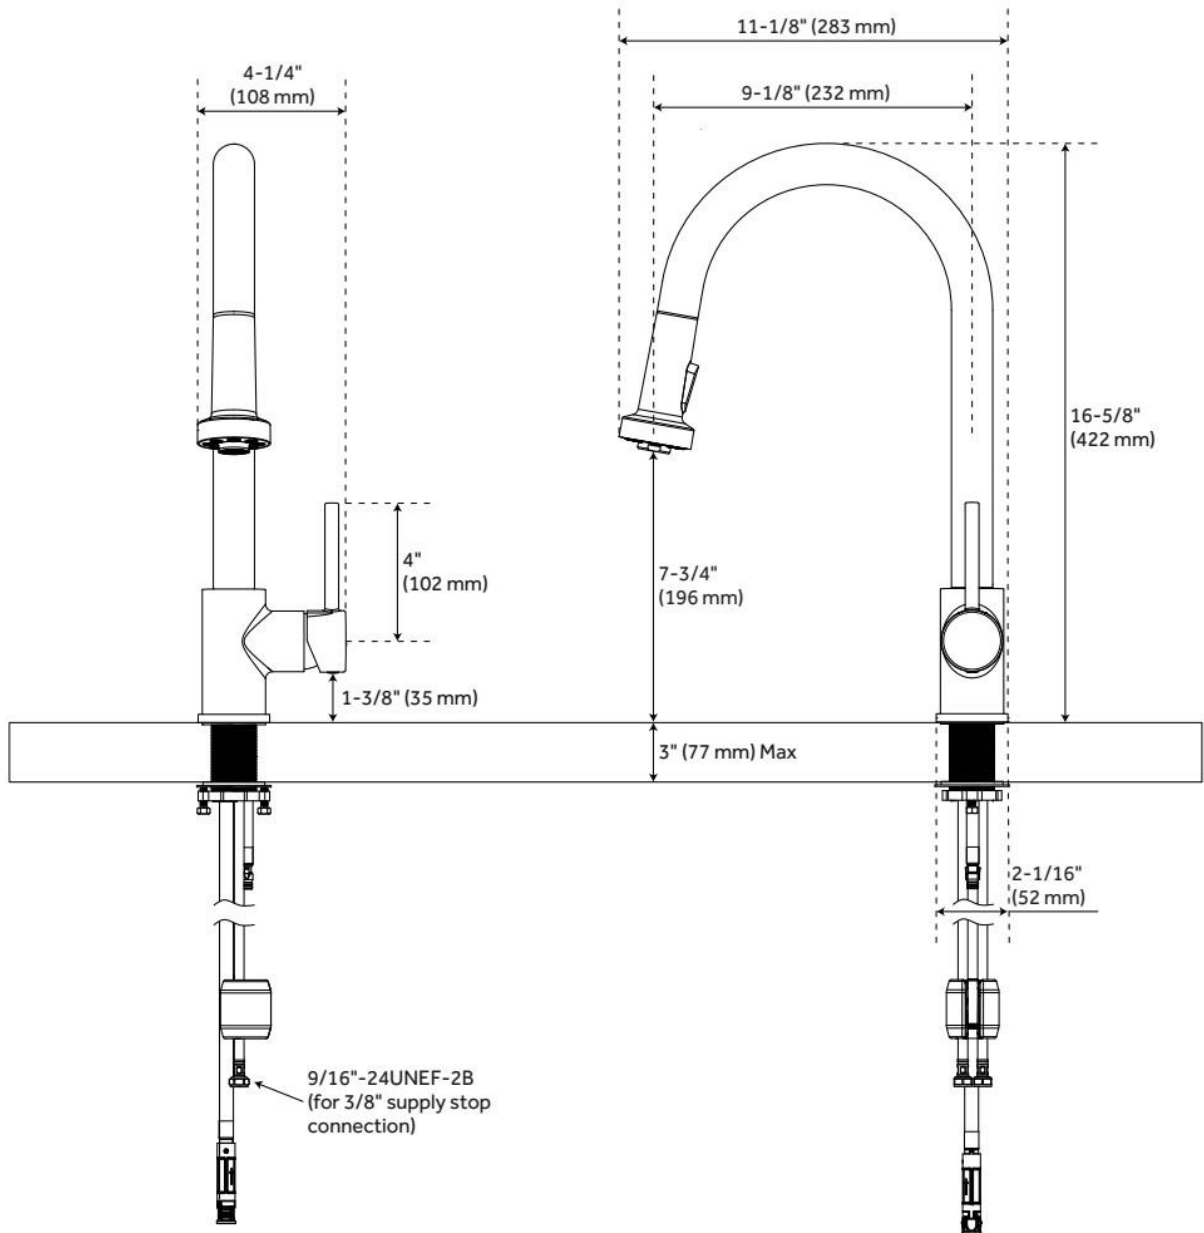

RIDGEWAY PULL-DOWN TOUCHLESS KITCHEN FAUCET

SKU: 951732-S

Code: SH482237, SH482238, SH482239, SH482240

FEATURES

Material: Metal construction for strength and durability

Installation Type: Single-Hole

Connection Type: IPS

Flow Rate: 1.75 gpm (6.6 L/min) @ 60 psi

Spray Type: Stream

Cartridge Type: Ceramic Disc

Swivel Spout: Yes

Optional Accessory: Optional deck plate: OBPF1F80037*

ASME A112.18.1/CSA B125.1, NSF/ANSI 372, NSF/ANSI 61, NSF/ANSI/CAN 61, NSF/ANSI/CAN 61-9:Q≤1, ICC/ANSI A117.1, CEC Listed, CALGreen, Massachusetts Accepted, LISTED ID: SHXCRD100E*

ADDITIONAL FEATURES

- The sensor is activated when motion is detected 2-3/8" in front of the spout.
- A manual override option exists for those who wish to turn off sensor technologies.
- Four AA batteries are included for your convenience.
- Sprayer Button Functions: Stream and spray.
- Spray activation type: Button

REVISED 5/20/2024

RIDGEWAY PULL-DOWN TOUCHLESS KITCHEN FAUCET

SKU: 951732-S

Code: SH482237, SH482238, SH482239, SH482240

REVISED 5/20/2024